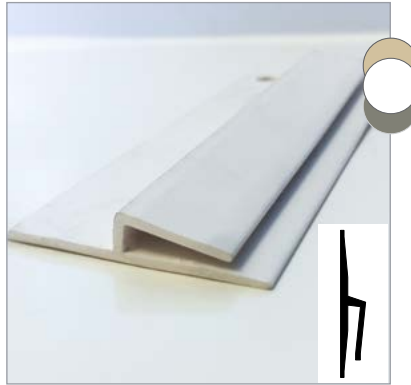

### Velcro® brand hook and loop fastener

SKU: AV4/15 - 1 panel - 15/pack

AV4/9 - 1 Imagination panel - 9/pack

Prepackaged 4" strips of Velcro® hook and loop fasteners.

**C8 Cap tile strip**

SKU: C8  
 Size: 8'2"  
 Available in White/Salt, Barley and Pepper.  
 "H" shaped transition cap.