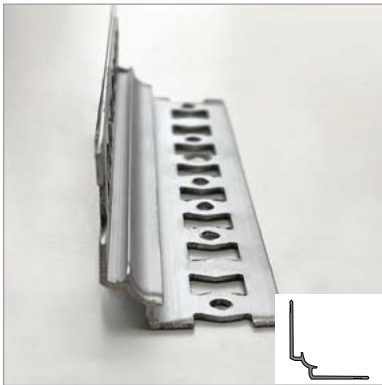

### Aluminum edge finishing trim

SKU: ALTW01

Used with any 2.5mm wall panels.

### Aluminum edge trim / cap strip

SKU: ALTW02

Size: 9mm x 3mm x 30mm

Used with any 2mm - 2.5mm floors and wall panels.