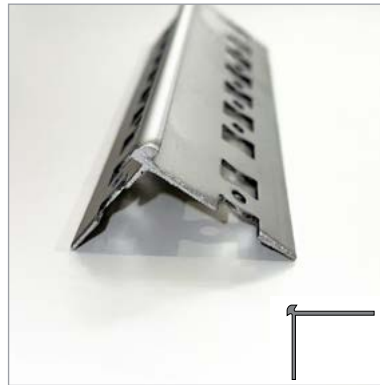

Aluminum external corner trim

SKU: ALTW05

Used with any 2.5mm wall panel.

Specialty items

Altro offers a variety of specialty items for your installation needs. These include Altro Whiterock Whiteboard, Altro Whiterock recessed shelf, Altro Whiterock Digiclad panels and any accompanying accessories necessary for the installation of these products.

Please reach out to your Altro representative if you are interested in any of these products.