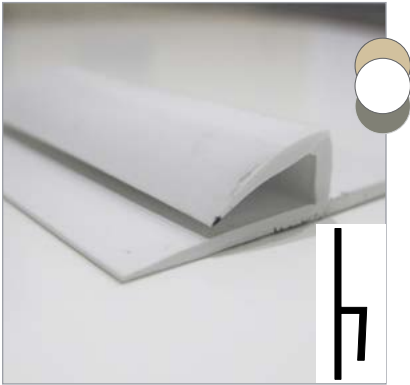

C8 Cap tile strip

SKU: C8
Size: 8'2"
Available in White/Salt, Barley and Pepper.
"H" shaped transition cap.