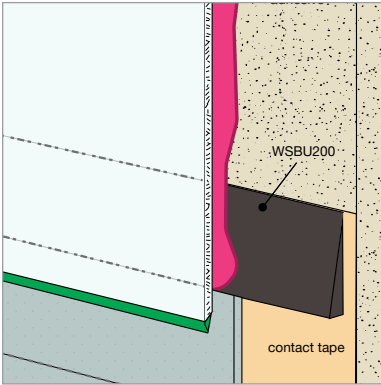

**1-Part cut tile strip**

SKU: G832/25

Color: White

Size: 8'2"

Transitions can be used to transition a thicker floor to Altro Whiterock.