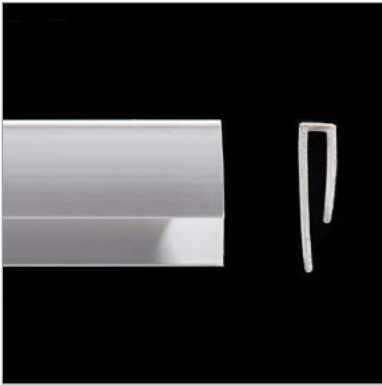

1-Part start and edge trim

SKU: G833/25 - 8'2" only in white
G833/30 - 9'10" only in white

Used to provide a finished edge when installing at wainscoting height, or for a vertical finished edge when the Whiterock panels end mid-wall.