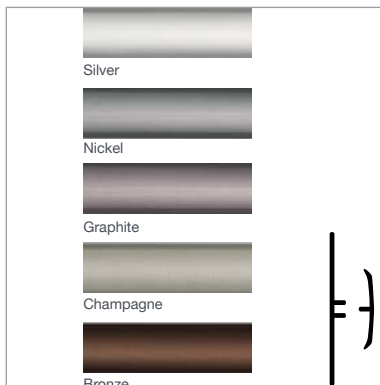

**2-Part joint-strip (white and satins)**

SKU: A831/25/\* - 8'2" add color code  
 A831/30/\* - 9'10" add color code

**2-Part cut tile transition strip**

SKU: A832/25 - 8'2" White

A833/25/\* - 8'2" add color code

Colors: Silver, Nickel, Graphite, Champagne and Bronze.

**2-Part decorative joint-strip**

SKU: A831/25/\* - 8'2" add color code  
 A831/30/\* - 9'10" add color code

Colors: Silver, Nickel, Graphite, Champagne and Bronze.