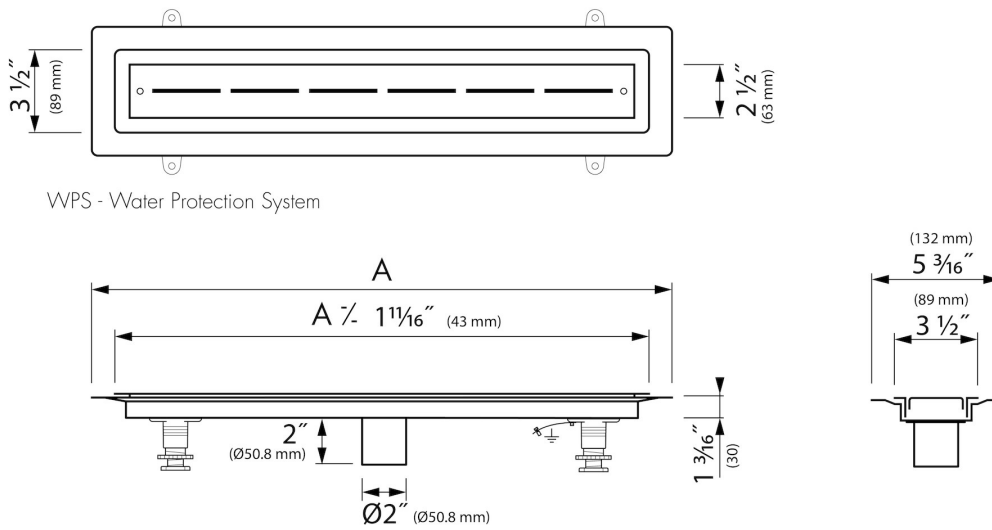

Easy Drain[®]

by ess

Vinyl

Easy Drain Vinyl is specifically designed for use in vinyl flooring. The vinyl can easily be clamped between the drain's grate and built-in set to ensure a watertight installation and a seamless fit in the floor. The Vinyl linear shower drain is supplied as a complete set including: lockable grate and height adjustable feet.

INSTALLATION

Substrate	Concrete / Sand Cement, Wooden floors, Lewis sheets
Floor finish	Vinyl
Height adjustable feet	Included
Installation option	Floor
Outlet	Vertical
Connection (inch)	2

DESIGN

Grate finish	Brushed stainless steel
Trim pattern	Centre
Grate width (inch)	2 1/2
Tile insert grate (inch)	N.A.
Adjustable grate	No
Frame type	N.A.
TAF Frame material	N.A.
Design frame finish	N.A.
Frame width (inch)	N.A.
Wheelchair accessible	Yes
Extension set available	No

ARTICLE CODE

27 5/8	EDVIN-M4-700		
31 1/2	EDVIN-M4-800		
35 1/2	EDVIN-M4-900		
39 3/8	EDVIN-M4-1000		
47 1/4	EDVIN-M4-1200		

TECHNICAL DRAWINGS

WPS - Water Protection System

Sales Office USA

ESS USA
 561 Acorn Street, Unit M | Deer Park, NY 11729
 T. (888) 317-7927 | F. (888) 488-1617
 sales@easydrainusa.com | www.easydrainusa.com