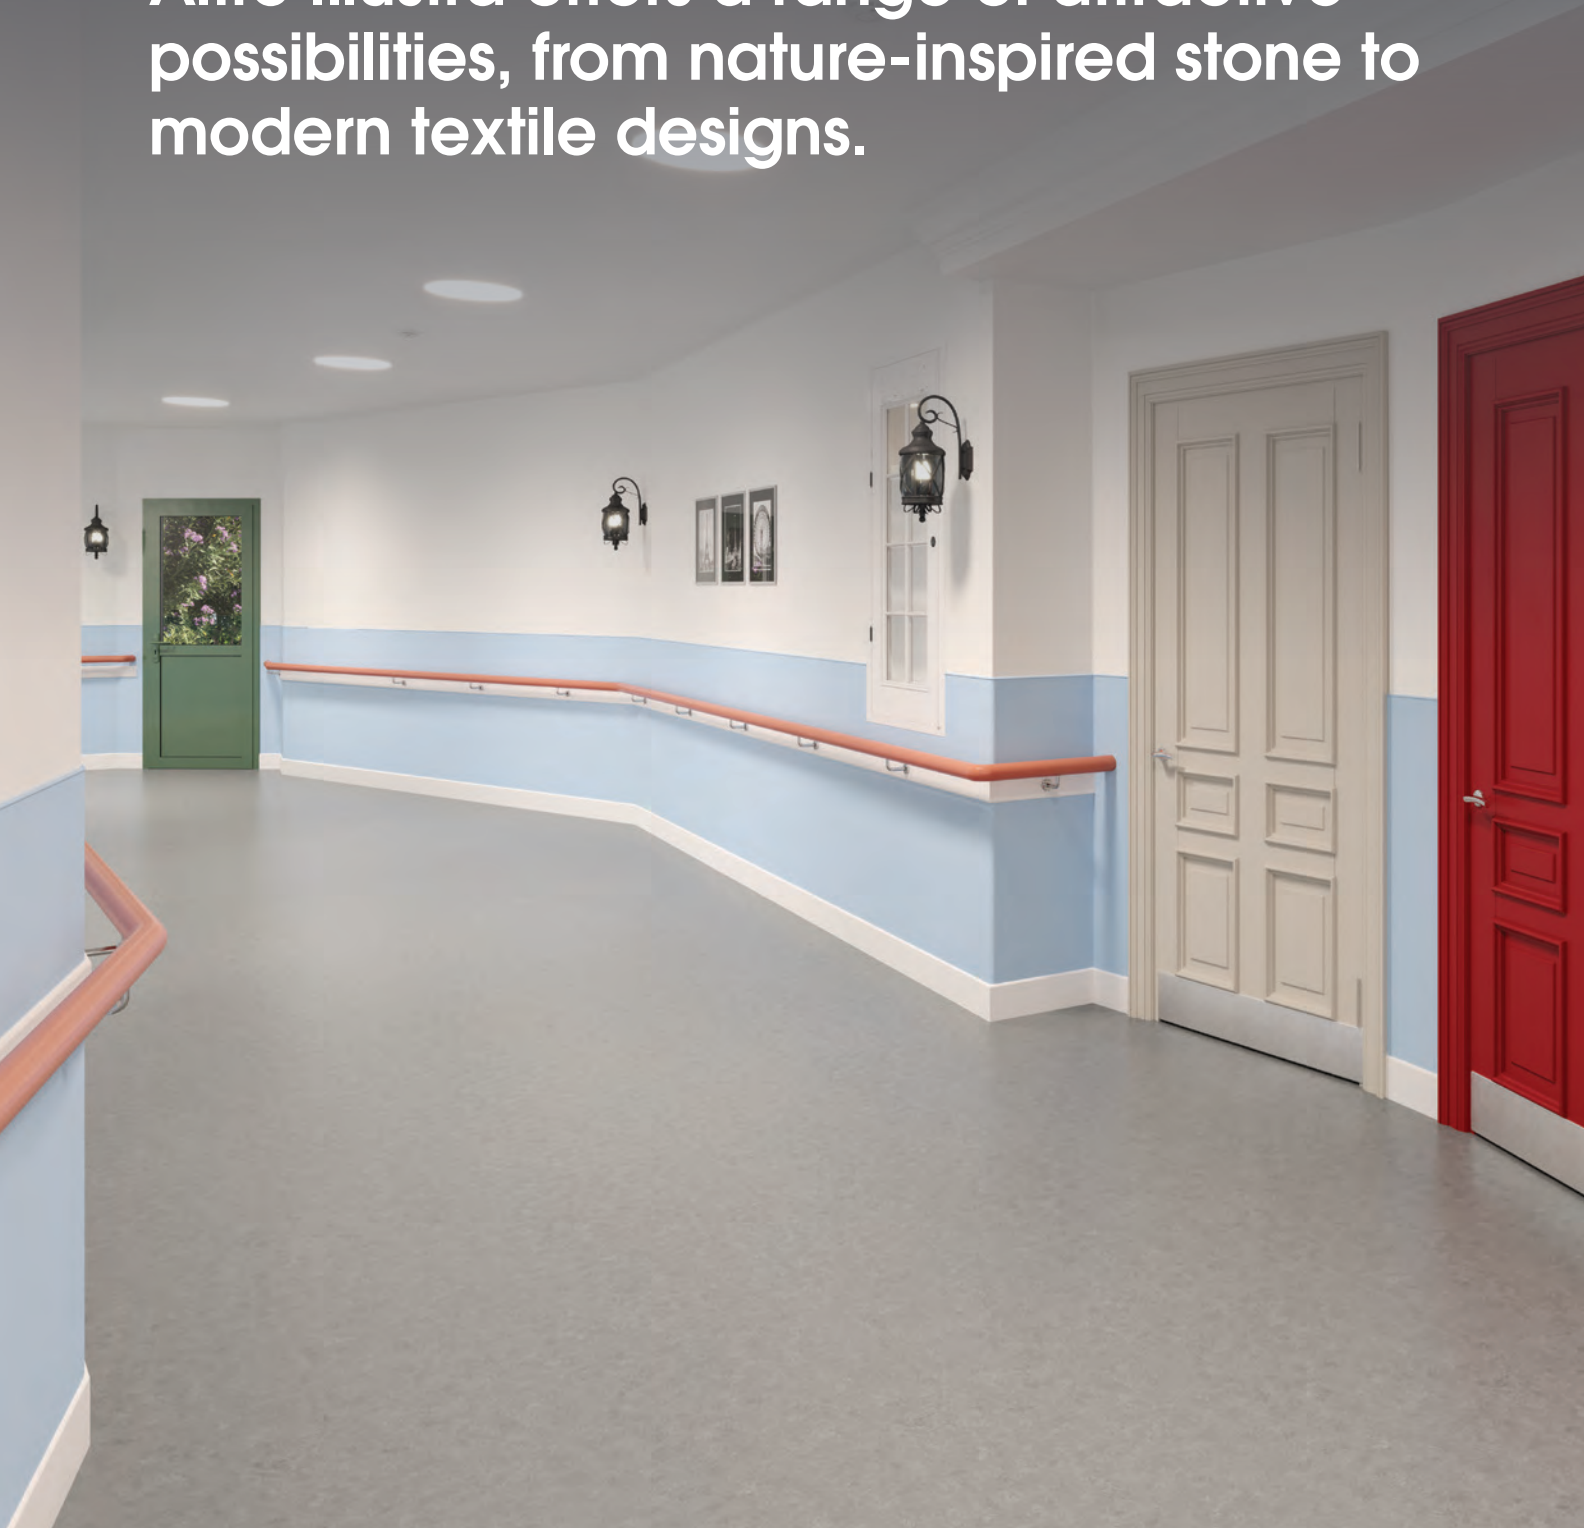

Altro Illustra offers a range of attractive possibilities, from nature-inspired stone to modern textile designs.

Featuring color Keystone and Altro Whiterock Matte in Denim

Blending style, functionality and underfoot safety