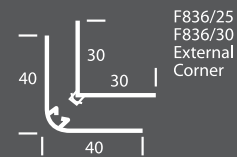

Altro Whiterock™ Trims Guide

CODE

DESCRIPTION

GUIDE

A807 2.5m Small Start and Edge Trim - White

A833 2.5m 2 piece Heavy Duty Start and Edge Trim - all colours

A833 3.0m 2 piece Heavy Duty Start and Edge Trim - all colours

A827 2.44m Small Internal Corner - all colours

F836 2.5m 2 piece External Corner - all colours

F837 2.5m 2 piece Internal Corner - all colours

A831 2.5m 2 part Joint Strip - all colours

A831 3.0m 2 part Joint Strip - all colours

A826 2.44m Small External Corner - all colours

LFSAPAC 3m Finishing Strips - White only