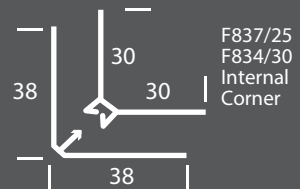

Altro Whiterock™ Trims Guide

CODE

DESCRIPTION

GUIDE

A807 2.5m Small Start and Edge Trim - White

A833 2.5m 2 piece Heavy Duty Start and Edge Trim - all colours

A833 3.0m 2 piece Heavy Duty Start and Edge Trim - all colours

A827 2.44m Small Internal Corner - all colours

F836 2.5m 2 piece External Corner - all colours

F837 2.5m 2 piece Internal Corner - all colours

A831 2.5m 2 part Joint Strip - all colours

A831 3.0m 2 part Joint Strip - all colours

A826 2.44m Small External Corner - all colours

LFSAPAC 3m Finishing Strips - White only