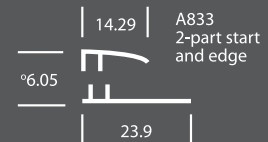

Altro Whiterock™ Trims Guide

CODE

DESCRIPTION

GUIDE

A807 2.5m Small Start and Edge Trim - White

A833 2.5m 2 piece Heavy Duty Start and Edge Trim - all colours

A833 3.0m 2 piece Heavy Duty Start and Edge Trim - all colours

A827 2.44m Small Internal Corner - all colours

F836 2.5m 2 piece External Corner - all colours

F837 2.5m 2 piece Internal Corner - all colours

A831 2.5m 2 part Joint Strip - all colours

A831 3.0m 2 part Joint Strip - all colours

A826 2.44m Small External Corner - all colours

LFSAPAC 3m Finishing Strips - White only