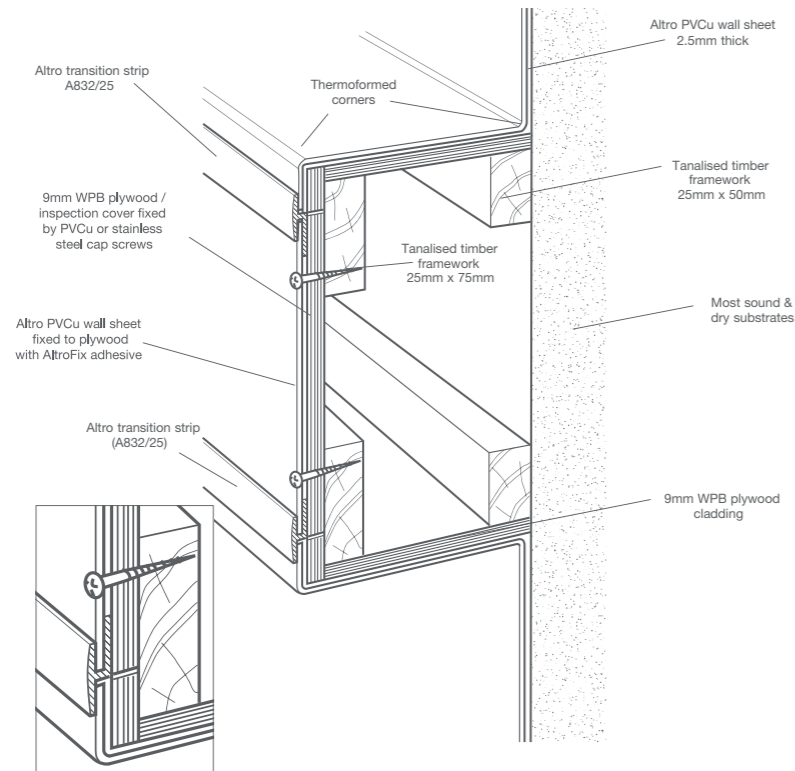

# Technical drawings - Walls

Altro wall system to boxing inspection cover detail

W3

Altro Whiterock hygienic PVCu wall system to Altro flooring for wet environments shower tray detail

WF4

Shower tray detail for dementia-friendly environments available at [www.altro.com](http://www.altro.com)