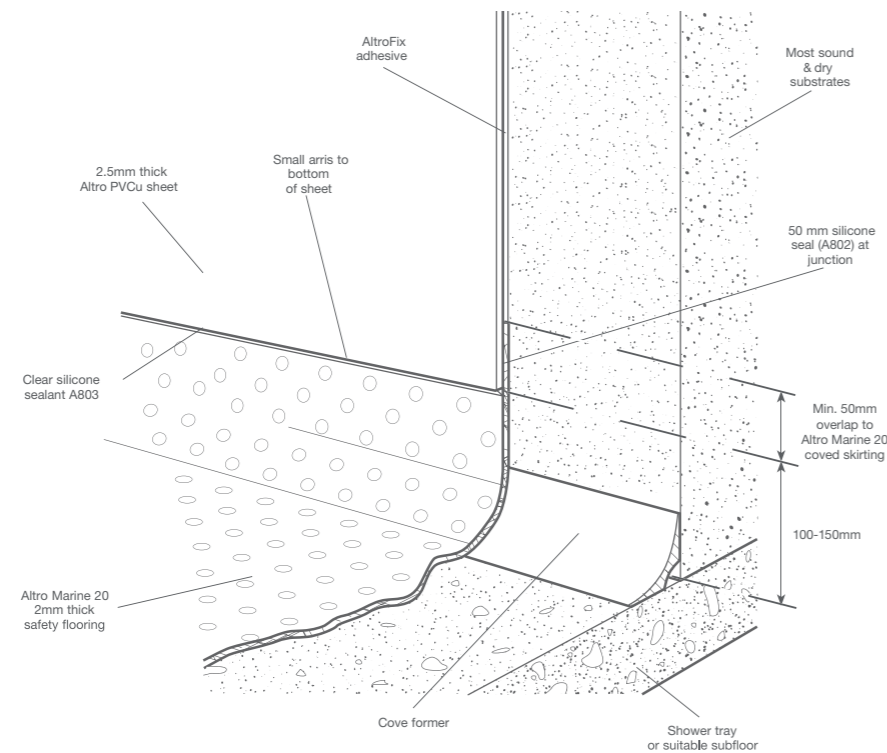

# Technical drawings - Walls

Altro wall system to boxing inspection cover detail

W3

Altro Whiterock hygienic PVCu wall system to Altro flooring for wet environments shower tray detail

WF4

Shower tray detail for dementia-friendly environments available at [www.altro.com](http://www.altro.com)