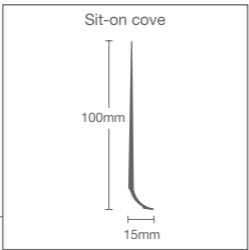

Hot welded joint

Altro sheet flooring

D2