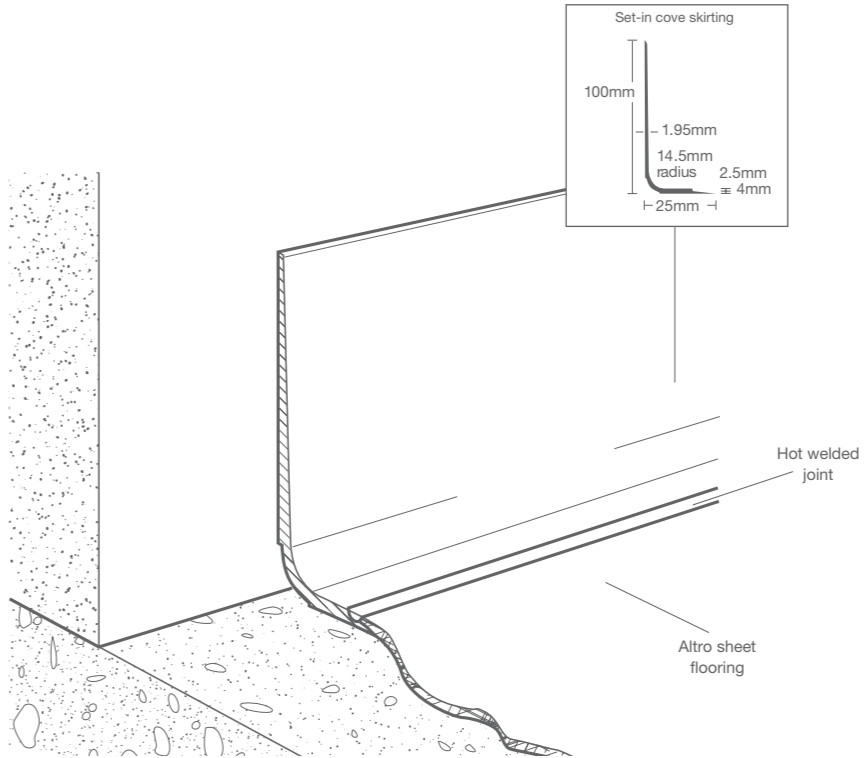

Self-covered with cove former and capping seal

Technical drawings - Floors

Set-in cove skirting

D3

Hot welded joint

Altro sheet flooring

D2