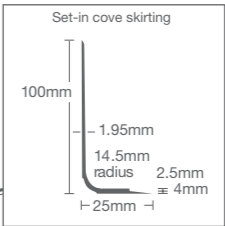

Technical drawings - Floors

Set-in cove skirting

D3