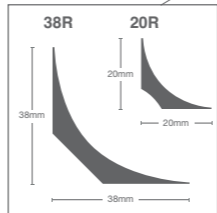

Technical drawings - Floors

D1/03/05

AltroMastic 100

Altro sheet flooring

Technical drawings - Floors

D3

Hot welded joint

Altro sheet flooring

D2

AltroMastic 100

Altro sheet flooring

D4/03/05

Wall finish

Capping seal C7

Altro sheet flooring