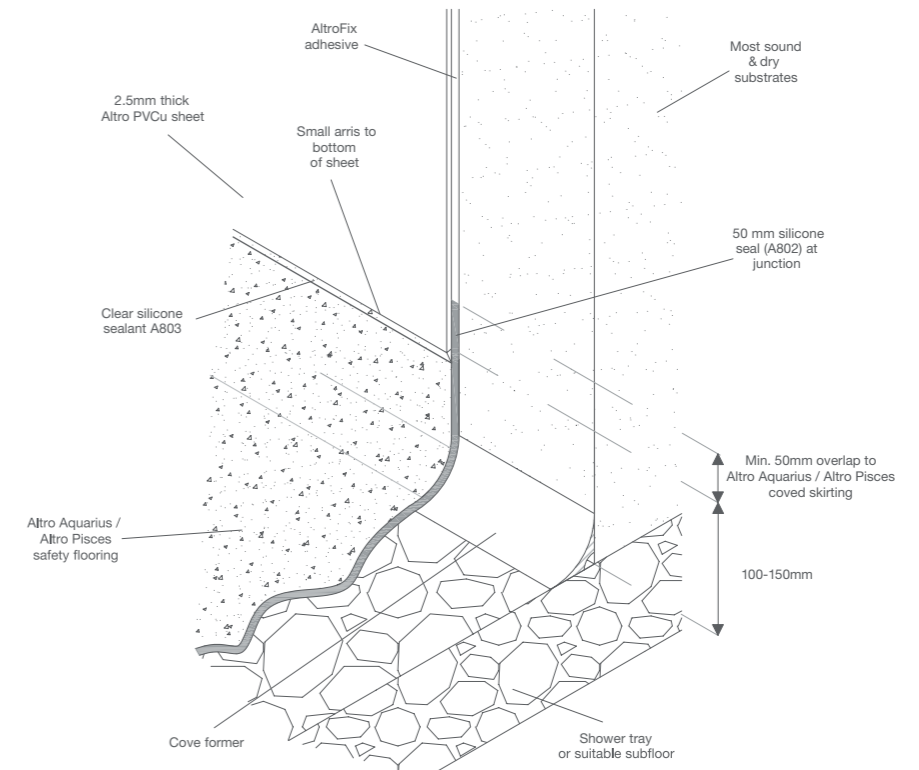

Technical drawings - Walls

Altro wall system to Altro resilient flooring overlap detail

WF4a

Altro wall system to Altro resin flooring detail

WF5