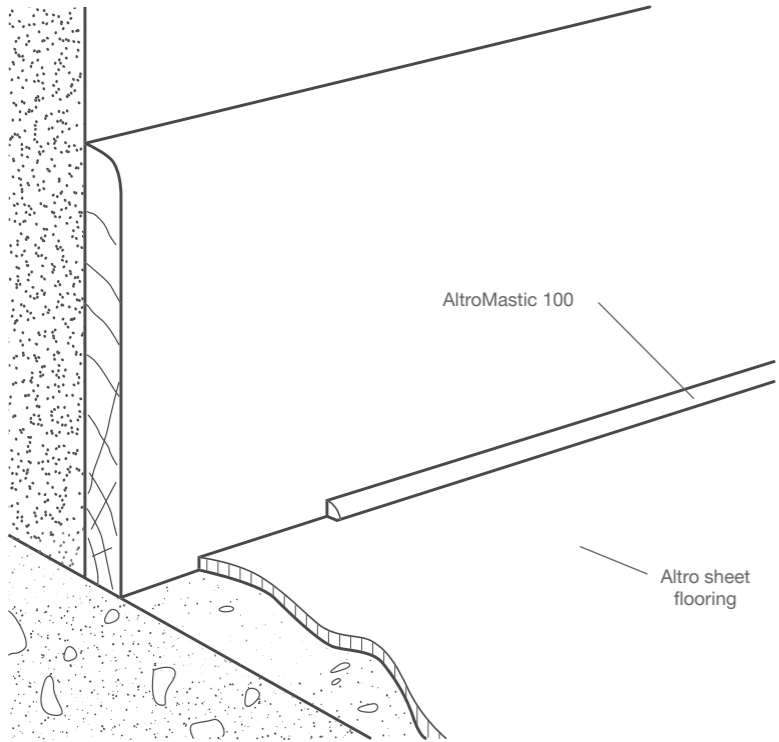

Sit-on cove

Technical drawings - Floors

Straight laid

D1/03/05

AltroMastic 100

Altro sheet flooring