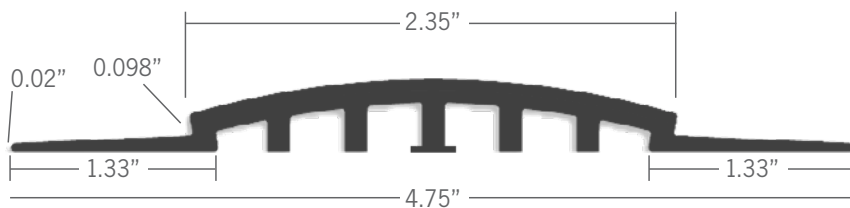

altro

Shower transition trim

Color shown: Cream ASF WETTRIM/01

Photo shows Altro Walkway Bisque (left) and Altro Aquarius Curlew (right)

This vinyl transition trim is designed to seamlessly heat weld into the flooring of wetrooms and shower areas in order to minimize water spread. The material is safe and comfortable underfoot and allows easy roll-over wheelchair access.

The shower transition trim works best with 2mm vinyl flooring. It may also be used to create an unobtrusive water barrier in places like kitchens or dish washing areas.

Please refer to our Shower transition trim installation instructions to ensure proper heat welding, fit and waterproof sealing in your wetroom.

Altro recommends Altro Aquarius flooring in wet environments.

Length	13' 4m
Overall width	4.75" 12cm
Visible width (after install)	2.35" 6cm
Overall height	.39" 10mm
Protruding height (after install)	.12" 3mm
Material composition	PVC