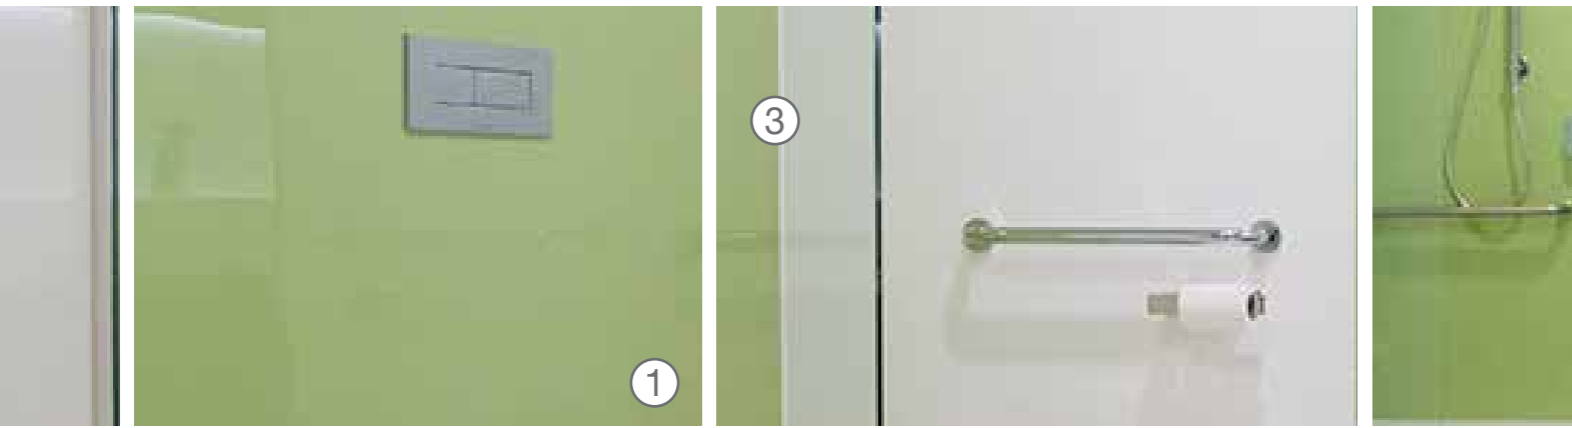

Bringing wet environment design to life

This shows how Altro floors and walls can transform a space; creating inspirational, hygienic and safe wet rooms and bathrooms. Visualise in real time how Altro products would look in your space with Altro Insta-space.

🌐 www.altro.com/uk/inspiration/altro-insta-space

1. Altro Whiterock Chameleon | Key Lime | 6635 | LRV 50
2. Altro Aquarius | Gosling | AQI2023 | LRV 59
3. Wall system fully bonded for optimum hygiene
4. Hidden transition joint for longevity of wall and ease of installation