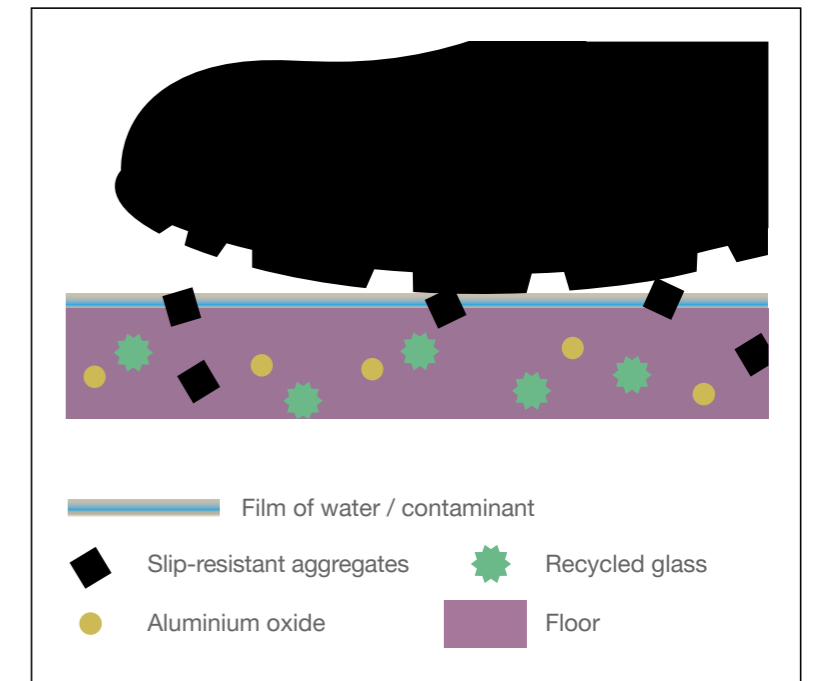

The Ramp Test (EN 16165 Annex B)

The Ramp Test is widely used. R9-R13 values are based on angle measurements of a motor oil-covered ramp that an operator walks on. The angle at which the operator slips forms the R value, but because the most common contaminant on floors is water, using motor oil doesn't give a true representation of what happens in real life situations. The barefoot version of the test (EN 16165 Annex A), where the ramp is covered in a soap solution as a contaminant, simulating conditions in a shower, rates flooring A, B or C. Altro Aquarius and Altro Pisces are rated class B.

Safety floor construction for optimum performance in wet environments