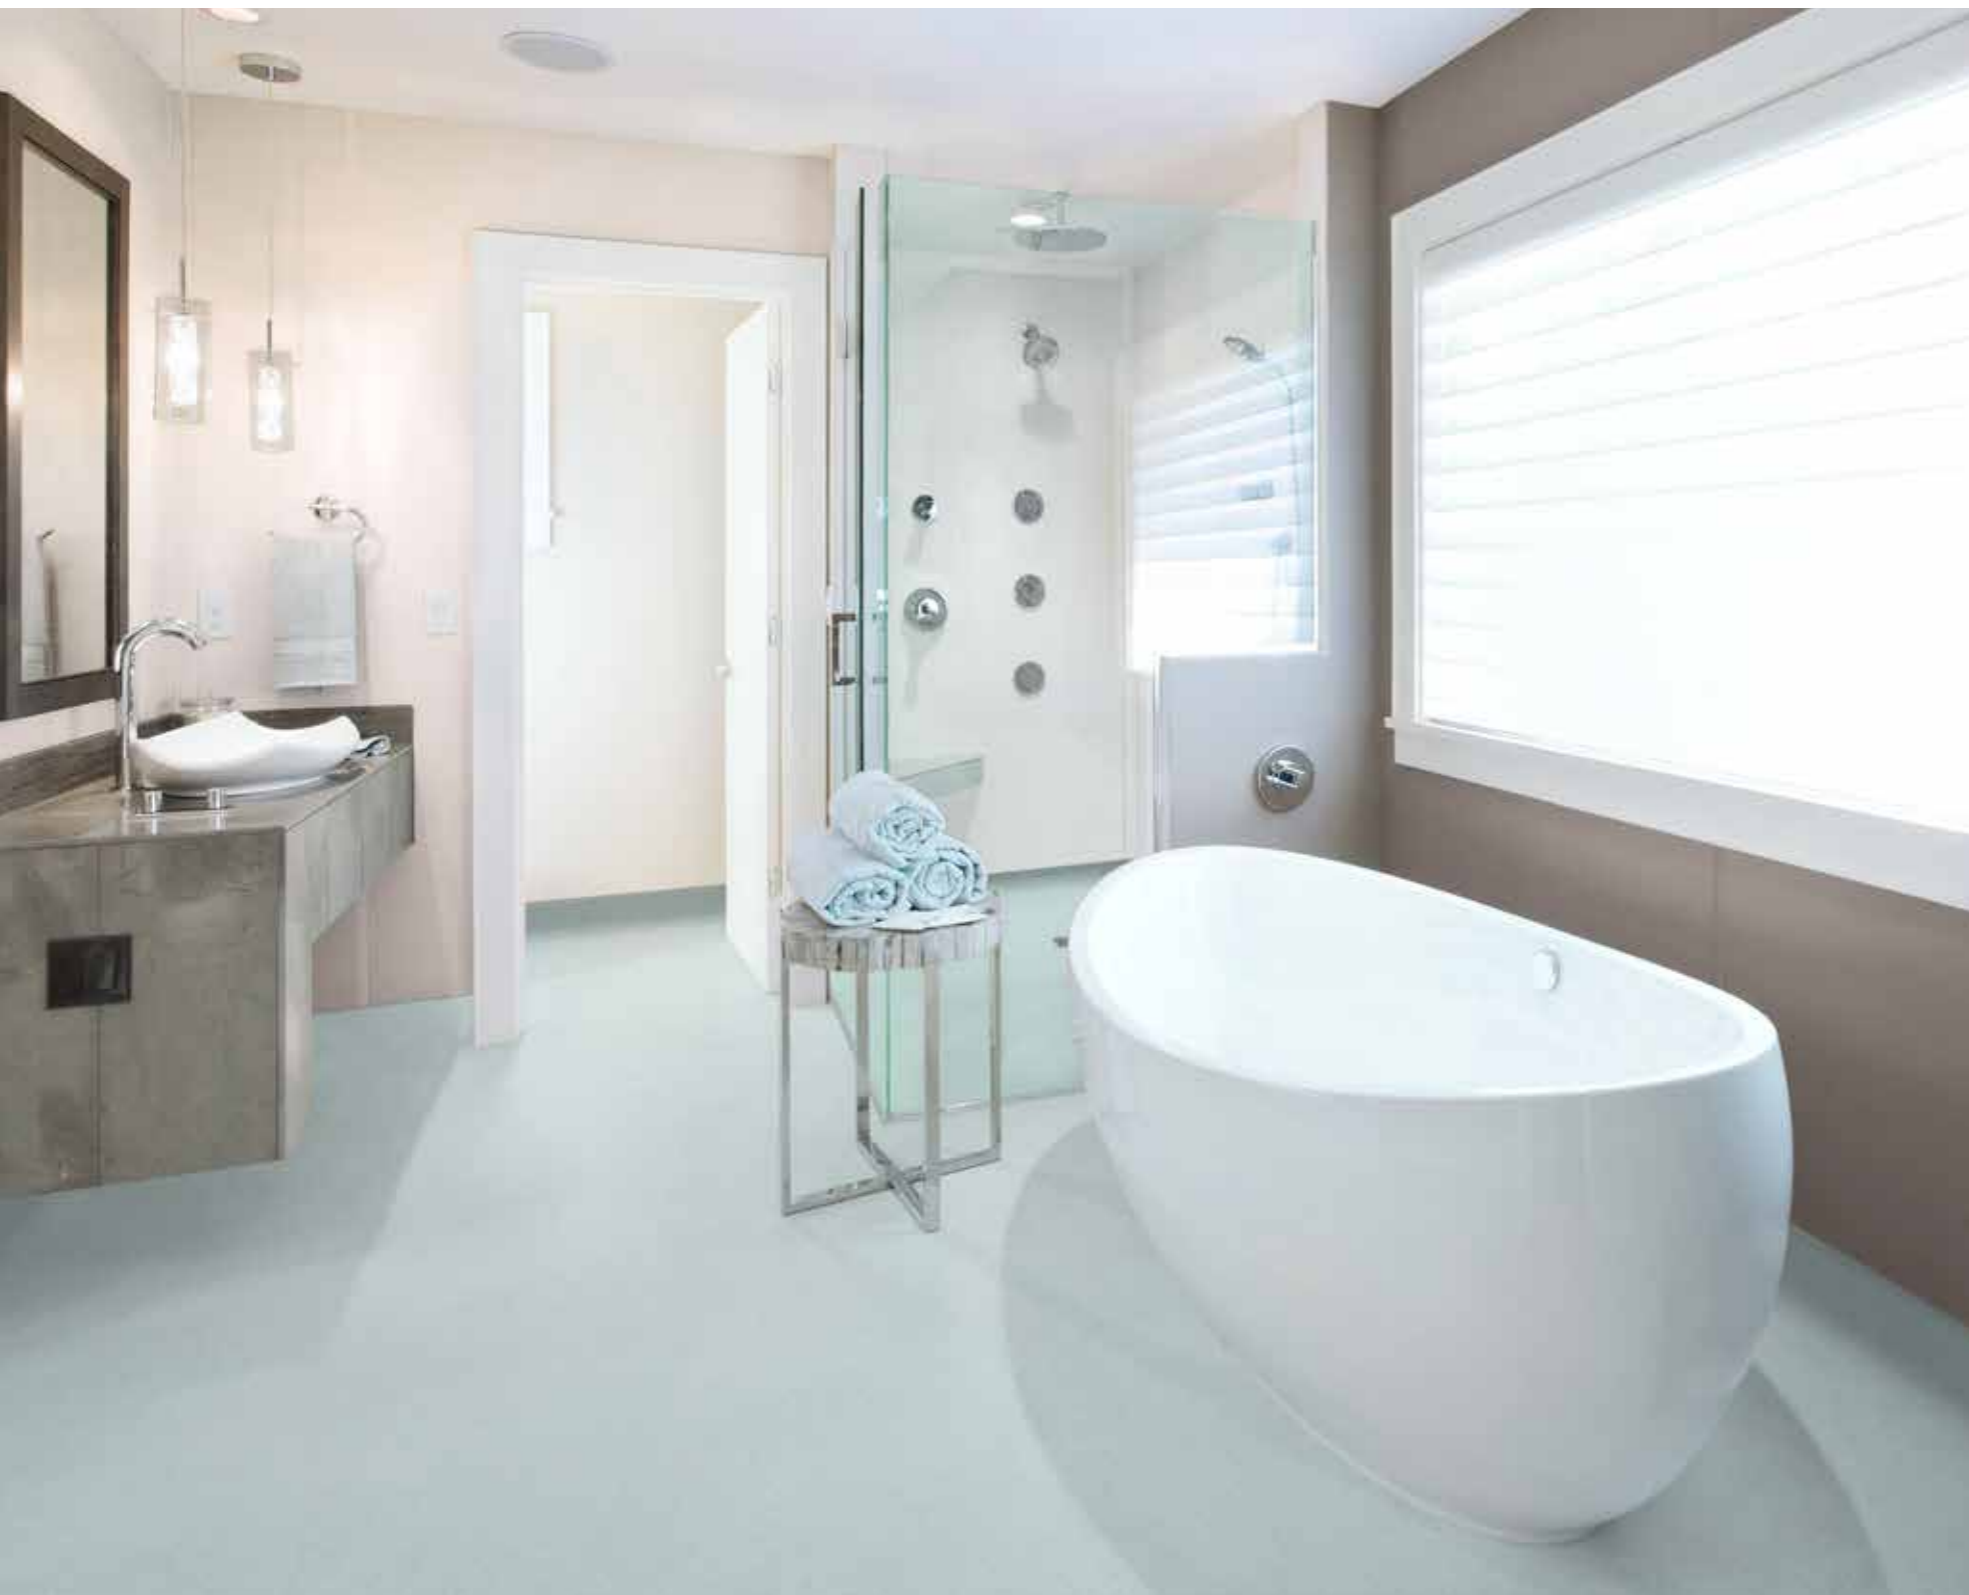

Tranquility

1. Altro Whiterock Satins | Fawn | 206 | LRV 41
2. Altro Aquarius | Otter | AQI2006 | LRV 26
3. Altro Whiterock wall designs | Winter Weave | 9909 | LRV 58
4. Altro Pisces | Deckchair | SB2013 | LRV 50
5. Altro Whiterock Satins | Oyster | 32 | LRV 80
6. Altro Whiterock Satins | Vibrance | 213 | LRV 22