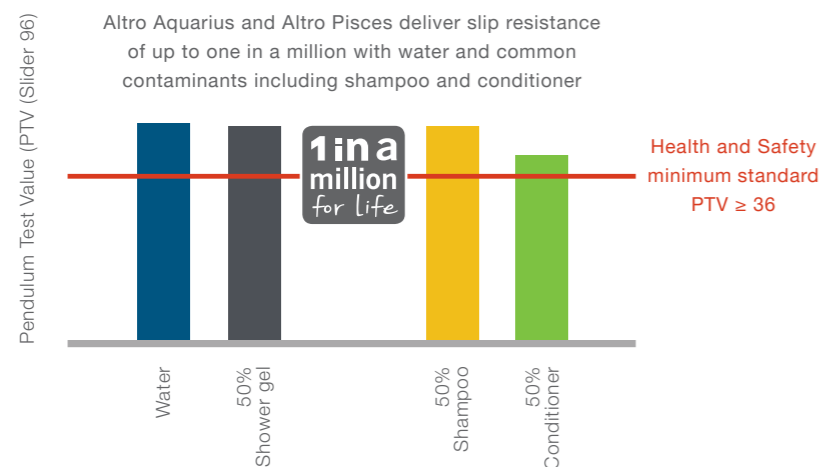

Preventing slips where it matters: our test results

At Altro we combine available industry slip resistance tests to get the most accurate proof of just how safe our flooring is.

We believe standard industry test values don't always provide clarity of slip potential and categories of values are too broad, which is why we combine them.

Our safety floors for wet rooms and bathrooms are tested with real life contaminants: shower gel, shampoo and conditioner. Altro Aquarius and Altro Pisces still have a PTV of ≥ 36 (slider 96) against all these contaminants and the risk of slipping is just one in a million; however, with water alone they maintain a PTV of ≥ 50 (slider 96).

Both floors achieve an R11 on the ramp test.