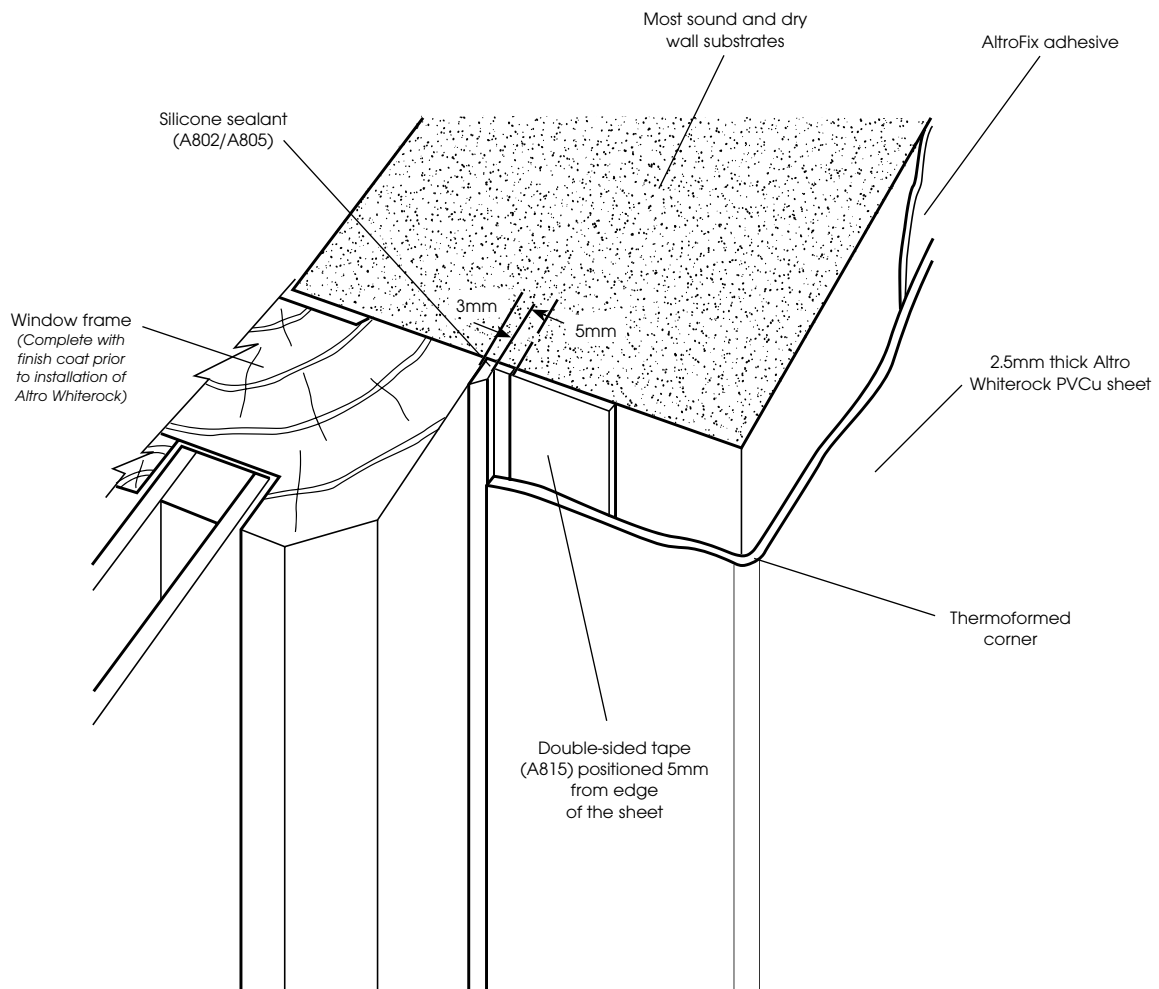

altro

the future is safer with altro

CI/SfB reference
(43) T (U47)

July 2011

Altro Whiterock™ hygienic PVCu wall cladding to window/door frame detail

typical specification (Ref: W1)

JULY 2011

Altro Whiterock hygienic PVCu wall cladding 2.5mm thick to window or door frame with thermoformed corner fixed with double sided tape (A815) and AltroFix™ W139/W157

adhesive to most sound and dry wall substrates, sealed with silicone sealant (A802/A805).

for further information or technical advice

tel: 014362 707600 fax: 01462 707504

e-mail enquiries@altro.com or explore www.altro.com