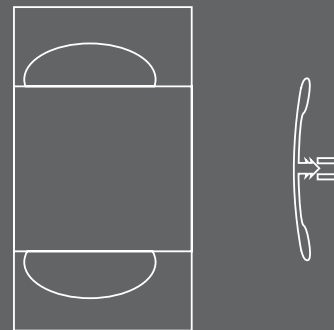

Trim colour options

Silver

Nickel

Graphite

Champagne

Bronze

There are five contrasting and co-ordinating trim colours offered with the Altro Whiterock wall designs range. These are available in a two part joint trim and a start and leading edge trim.

Brushed Steel | LRV 54

Antique Copper | LRV 10

Two-Part joint strip

These trims can be used with Altro Whiterock wall designs to create stylish interior environments.

Matching silicone sealants are available as well as Altro Whiterock trims, including Altro Whiterock FlexiJoint, from the Altro Whiterock Satins and Altro Whiterock Chameleon ranges.