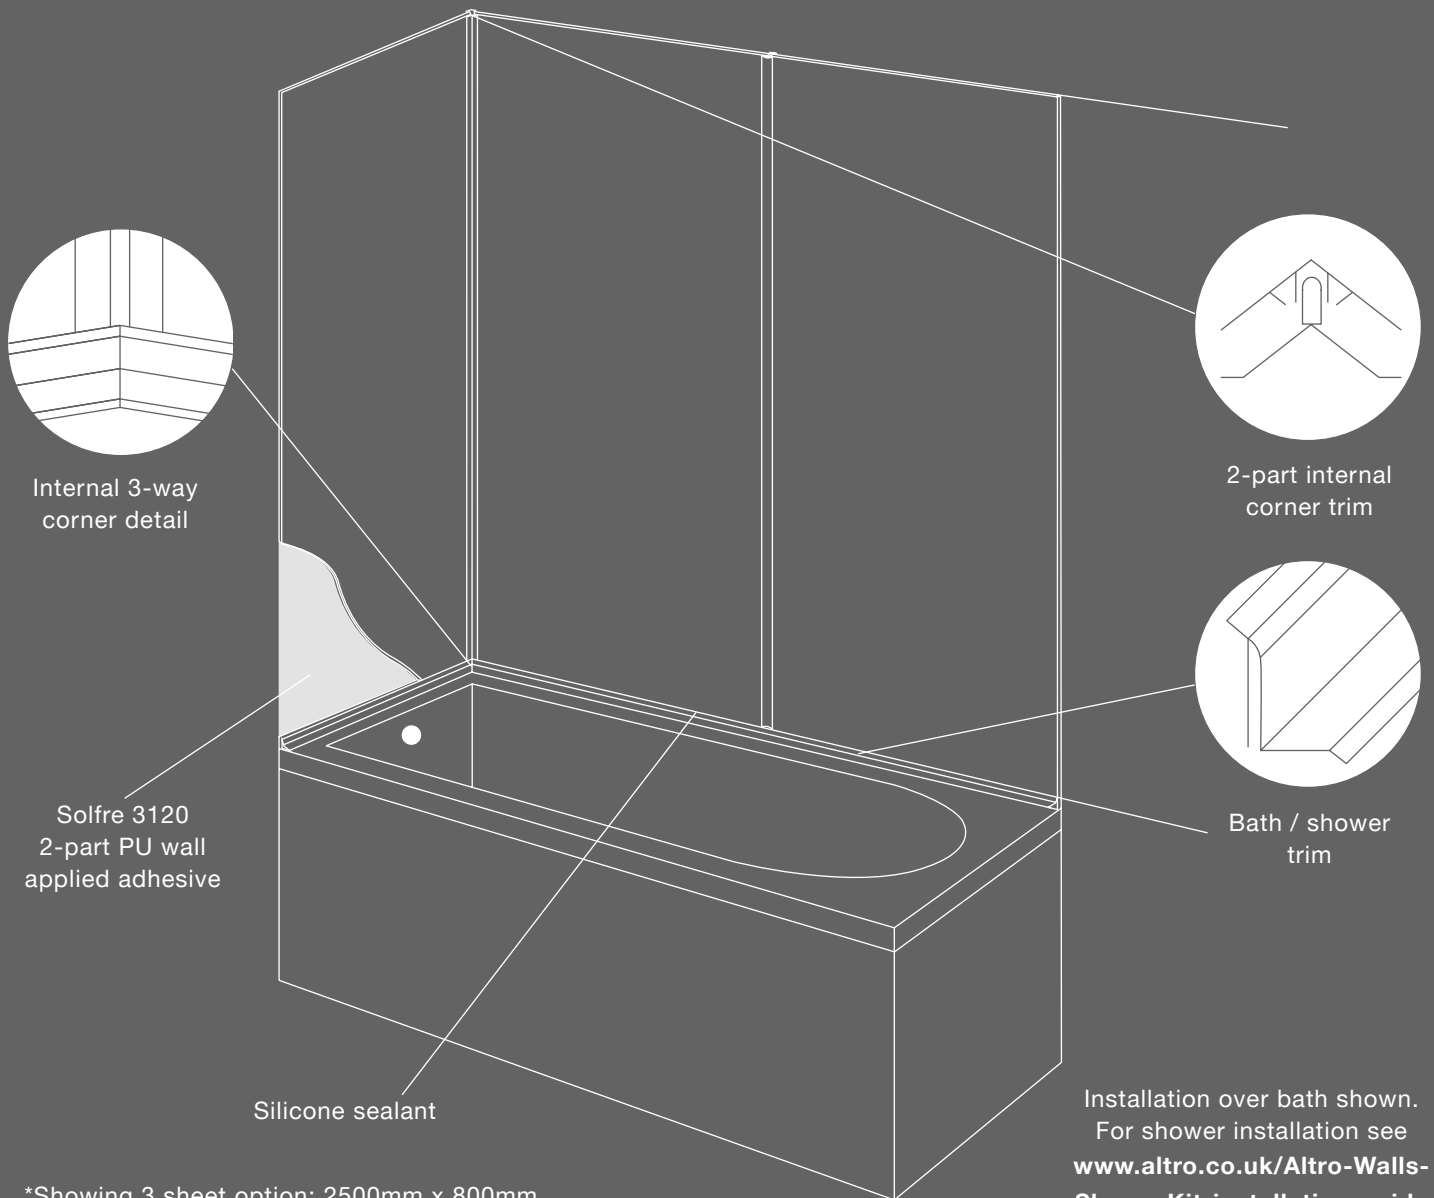

## Introducing the Altro Walls ShowerKit:

A pre-packaged Altro Whiterock wall cladding system for shower, bath and ensuites that is easy to use, even in small areas.

It's the ideal solution for wet environments.

It contains all you need to install around a shower tray or a bath including wall sheets, adhesive, silicone sealant and trims.

Follow the step-by step pictorial installation guide to create a water-resistant, durable and smooth surface with a 20-year guarantee.

The Altro Walls ShowerKit system includes all trims and adhesives required for installation, for further information visit [www.altro.com](http://www.altro.com)

Sheet size in each kit	2500mm x 1220mm	2500mm x 800mm	2500mm x 900mm
Altro Walls ShowerKit 1		2 x sheets	
Altro Walls ShowerKit 2	1 x sheet	1 x sheet	
Altro Walls ShowerKit 3			2 x sheets
Altro Walls ShowerKit 4	1 x sheet		1 x sheet
Altro Walls ShowerKit 5		1 x sheet	2 x sheets
Altro Walls ShowerKit 6		3 x sheets	
Altro Walls ShowerKit 7		2 x sheets	1 x sheet

White | 01  
LRV 80

Linen | 41  
LRV 83

Oyster | 32  
LRV 70

Ice | 44  
LRV 80

Cesco | 53  
LRV 71

Echo | 208  
LRV 43

\*Showing 3 sheet option: 2500mm x 800mm