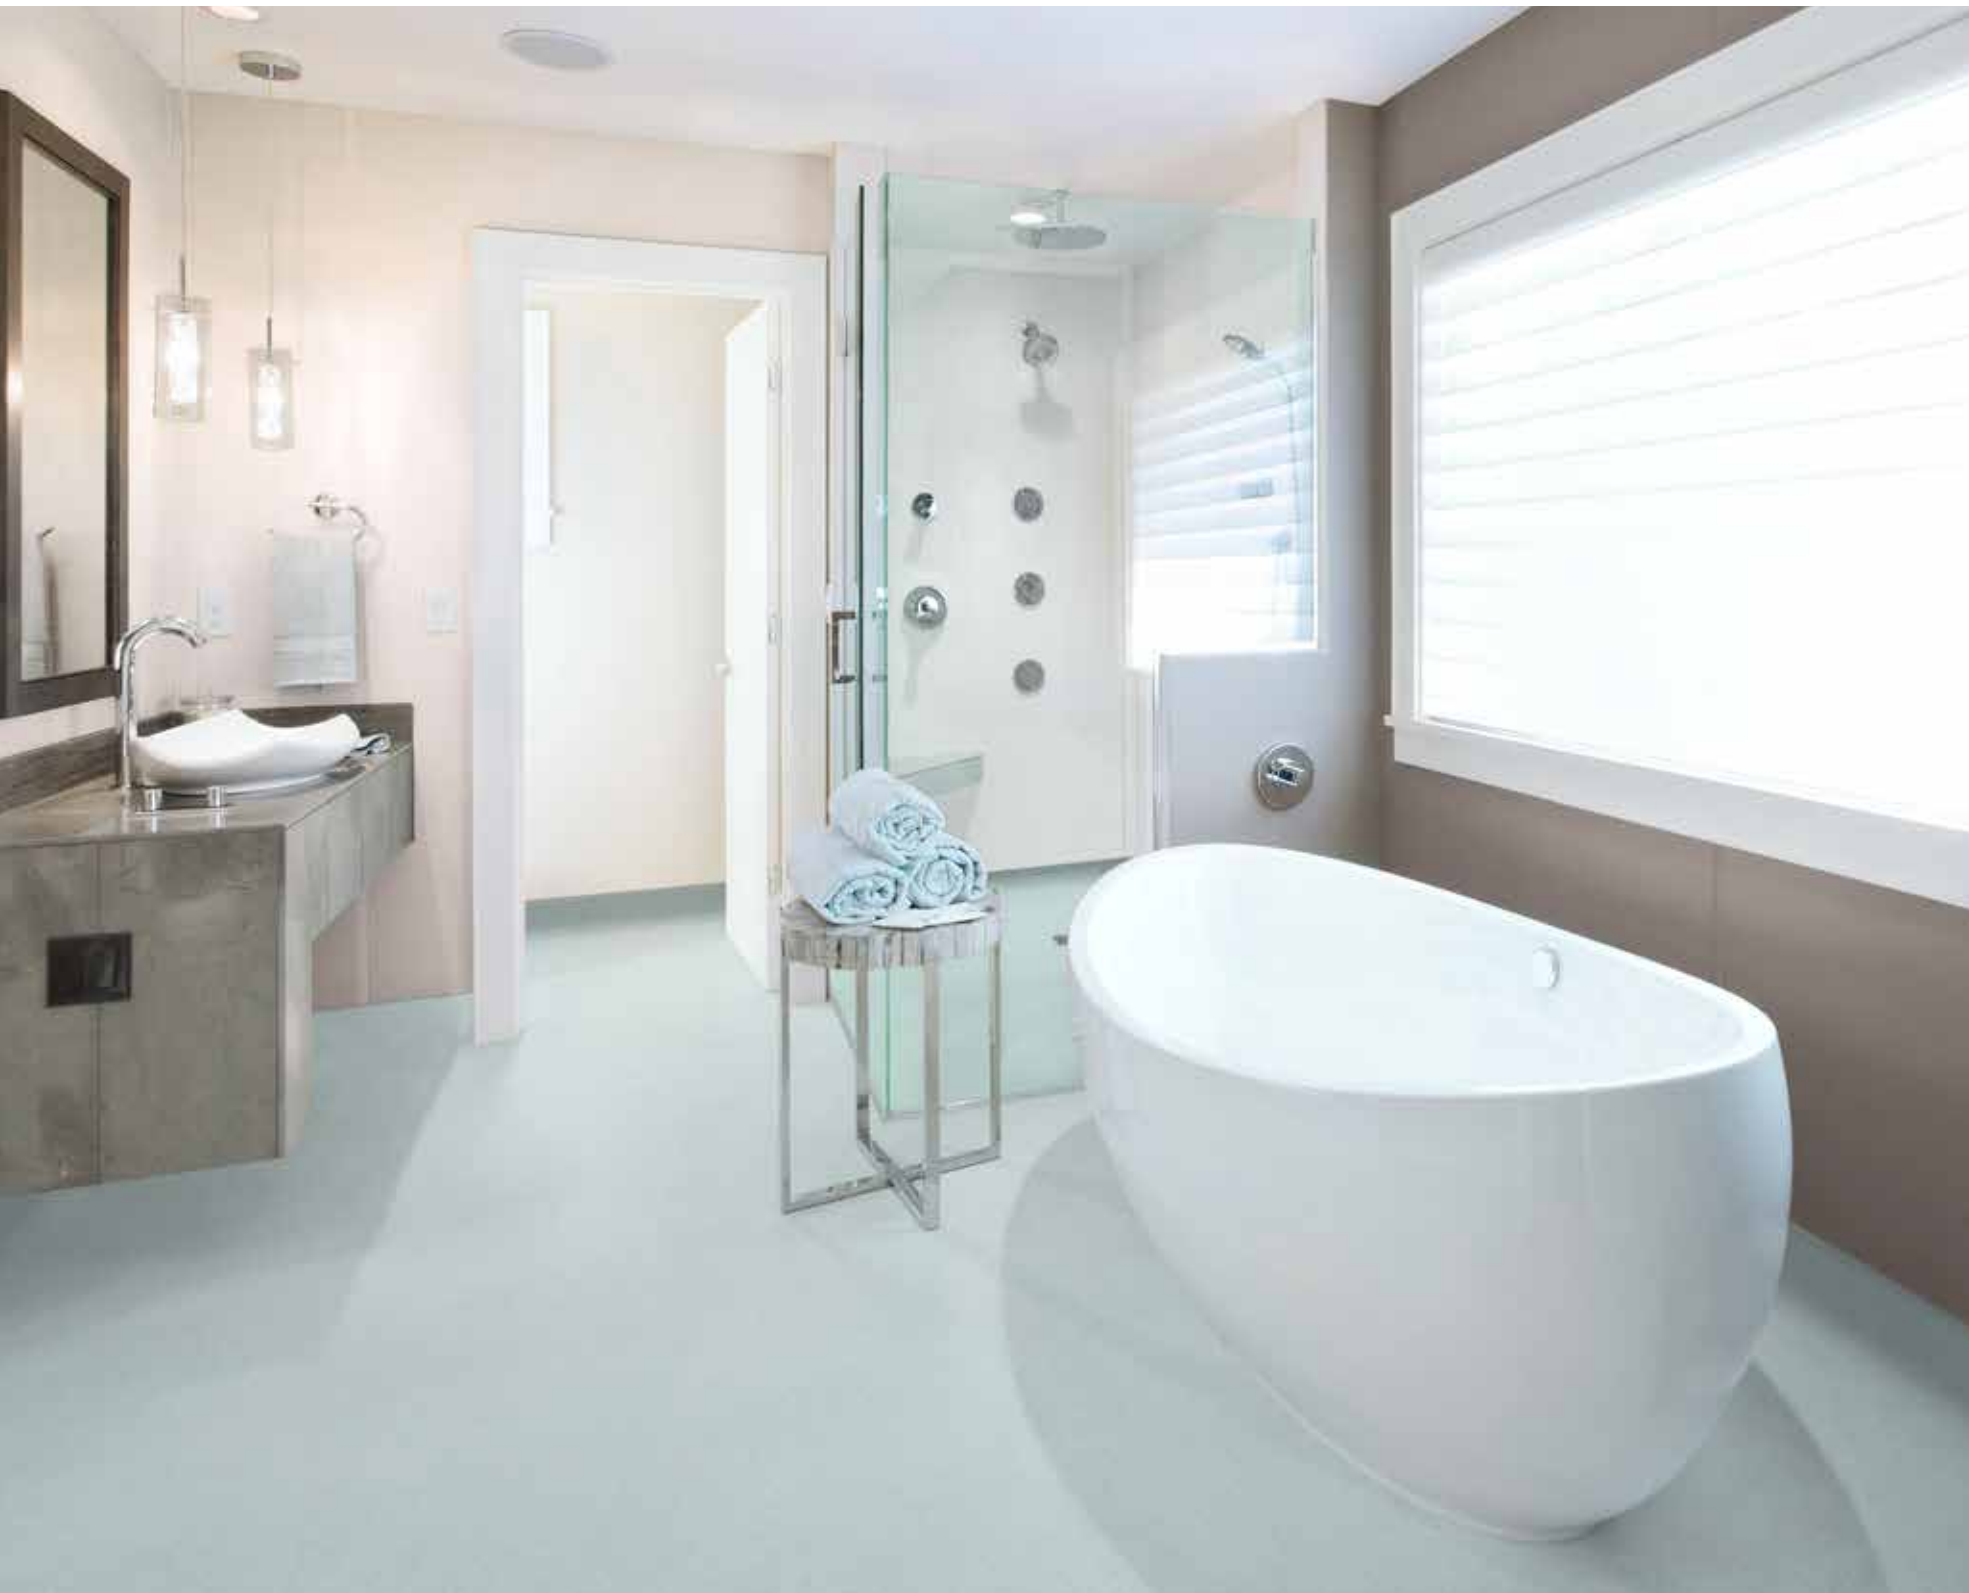

Tranquility

1. Altro Whiterock Satins | Fenland | 219 | LRV 13
2. Altro Aquarius | Otter | AQI2006 | LRV 26
3. Altro Whiterock wall designs | Winter Weave | 9909 | LRV 58
4. Altro Pisces | Deckchair | SB2013 | LRV 50
5. Altro Whiterock Satins | Citron | 56 | LRV 80
6. Altro Whiterock Satins | Vibrance | 213 | LRV 22