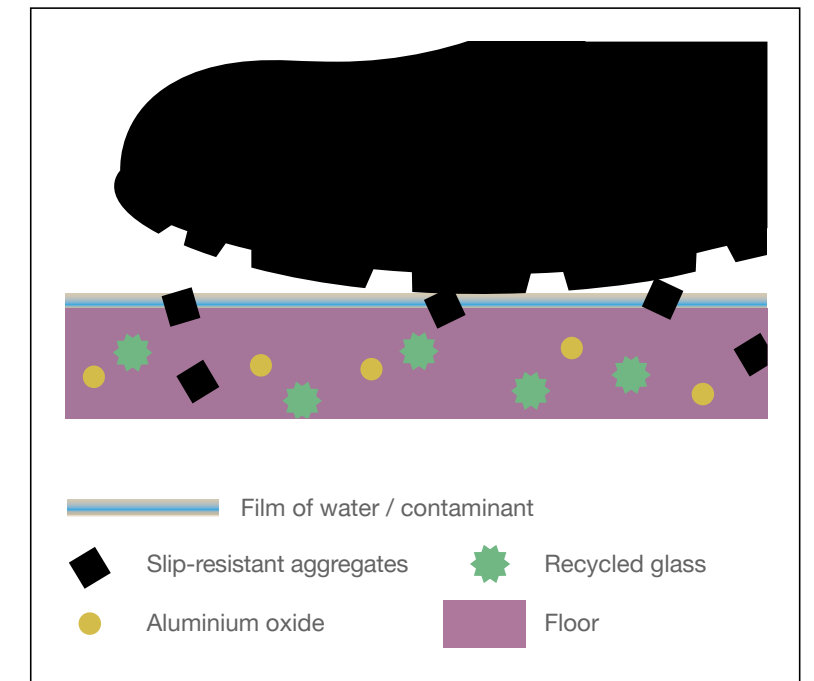

The Ramp Test (DIN 51130)

The Ramp Test is widely used. R9-R13 values are based on angle measurements of a motor oil-covered ramp that an operator walks on. The angle at which the operator slips forms the R value, but because the most common contaminant on floors is water, using motor oil doesn't give a true representation of what happens in real life situations. The barefoot version of the test (DIN 51097), where the ramp is covered in a soap solution as a contaminant, simulating conditions in a shower, rates flooring A, B or C. Altro Aquarius and Altro Pisces are rated class B.

Safety floor construction for optimum performance in wet environments