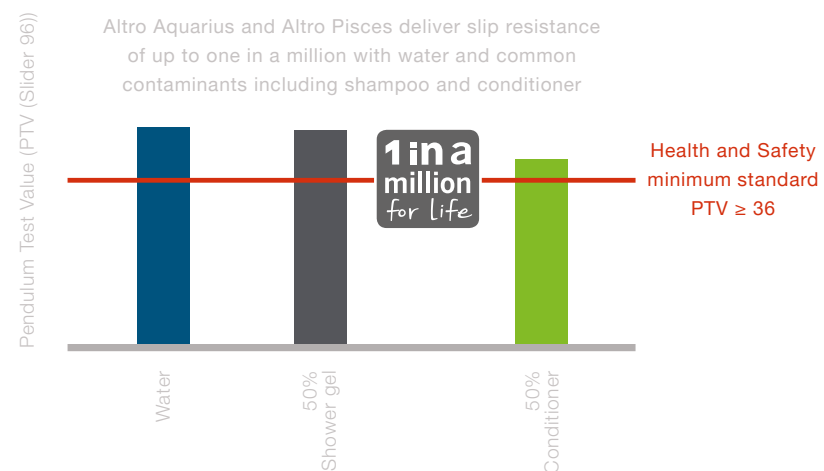

Preventing slips where it matters: our test results

At Altro we combine available industry slip resistance tests to get the most accurate proof of just how safe our flooring is.

We believe standard industry test values don't always provide clarity of slip potential and categories of values are too broad, which is why we combine them.

Our safety floors for wet environments are tested with real life contaminants: shower gel, shampoo and conditioner. Altro Aquarius and Altro Pisces still have a PTV of ≥ 36 (slider 96) against all these contaminants and the risk of slipping is just one in a million; however, with water alone they maintain a PTV of ≥ 50 (slider 96).

Both floors achieve an R11 on the ramp test.