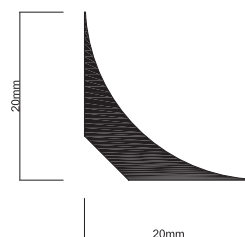

Altro Whiterock™ PVCu wall cladding to Altro Aquarius™ safety flooring with CF20R cover former

WF4A -1CF20R

AUGUST 2013

for further information

tel: 01462 707600 fax: 01462 707504

e-mail: enquiries@altro.com or visit www.altro.com