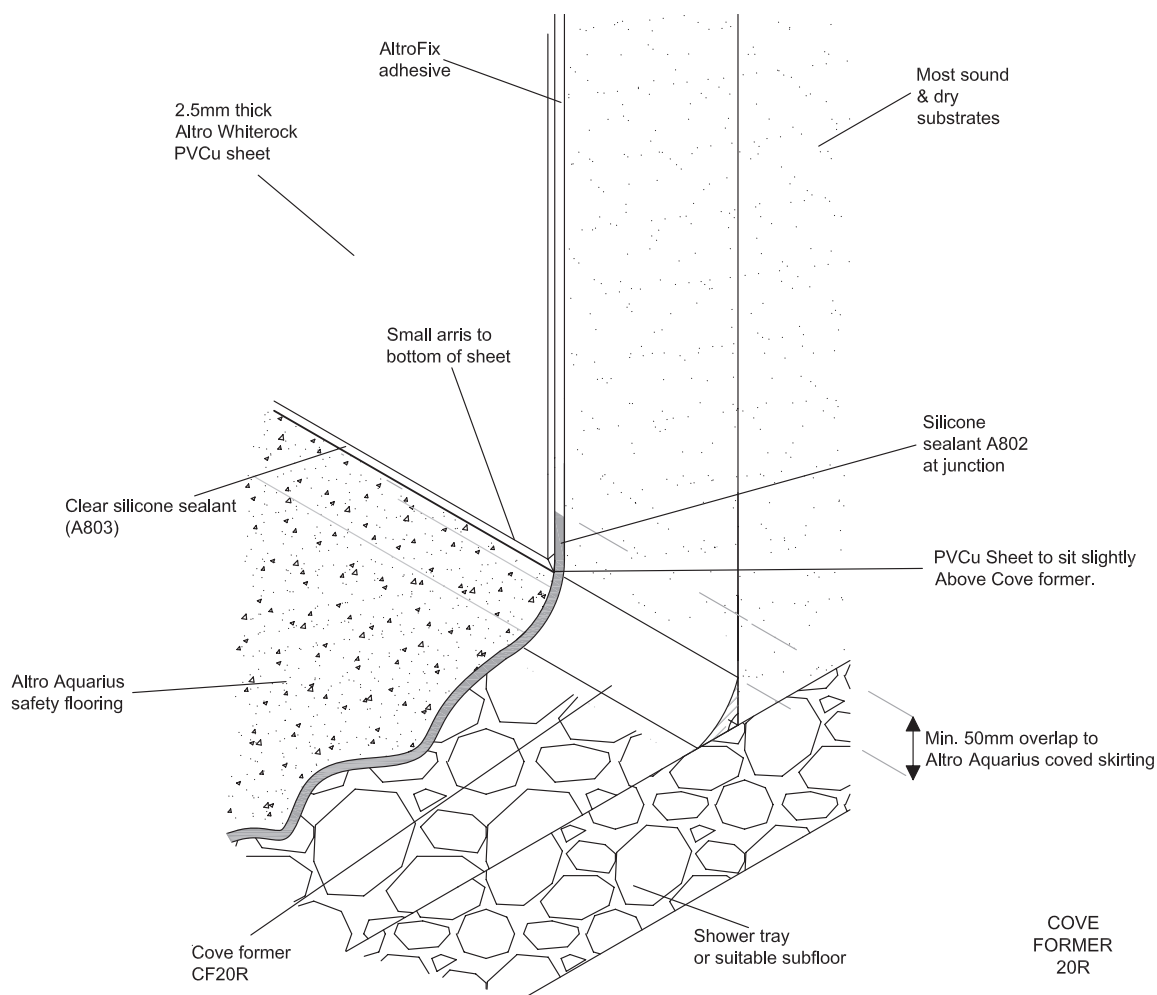

Altro Whiterock™ PVCu wall cladding to Altro Aquarius™ safety flooring with CF20R cover former

WF4A -1CF20R

AUGUST 2013

for further information

tel: 01462 707600 fax: 01462 707504

e-mail: enquiries@altro.com or visit www.altro.com