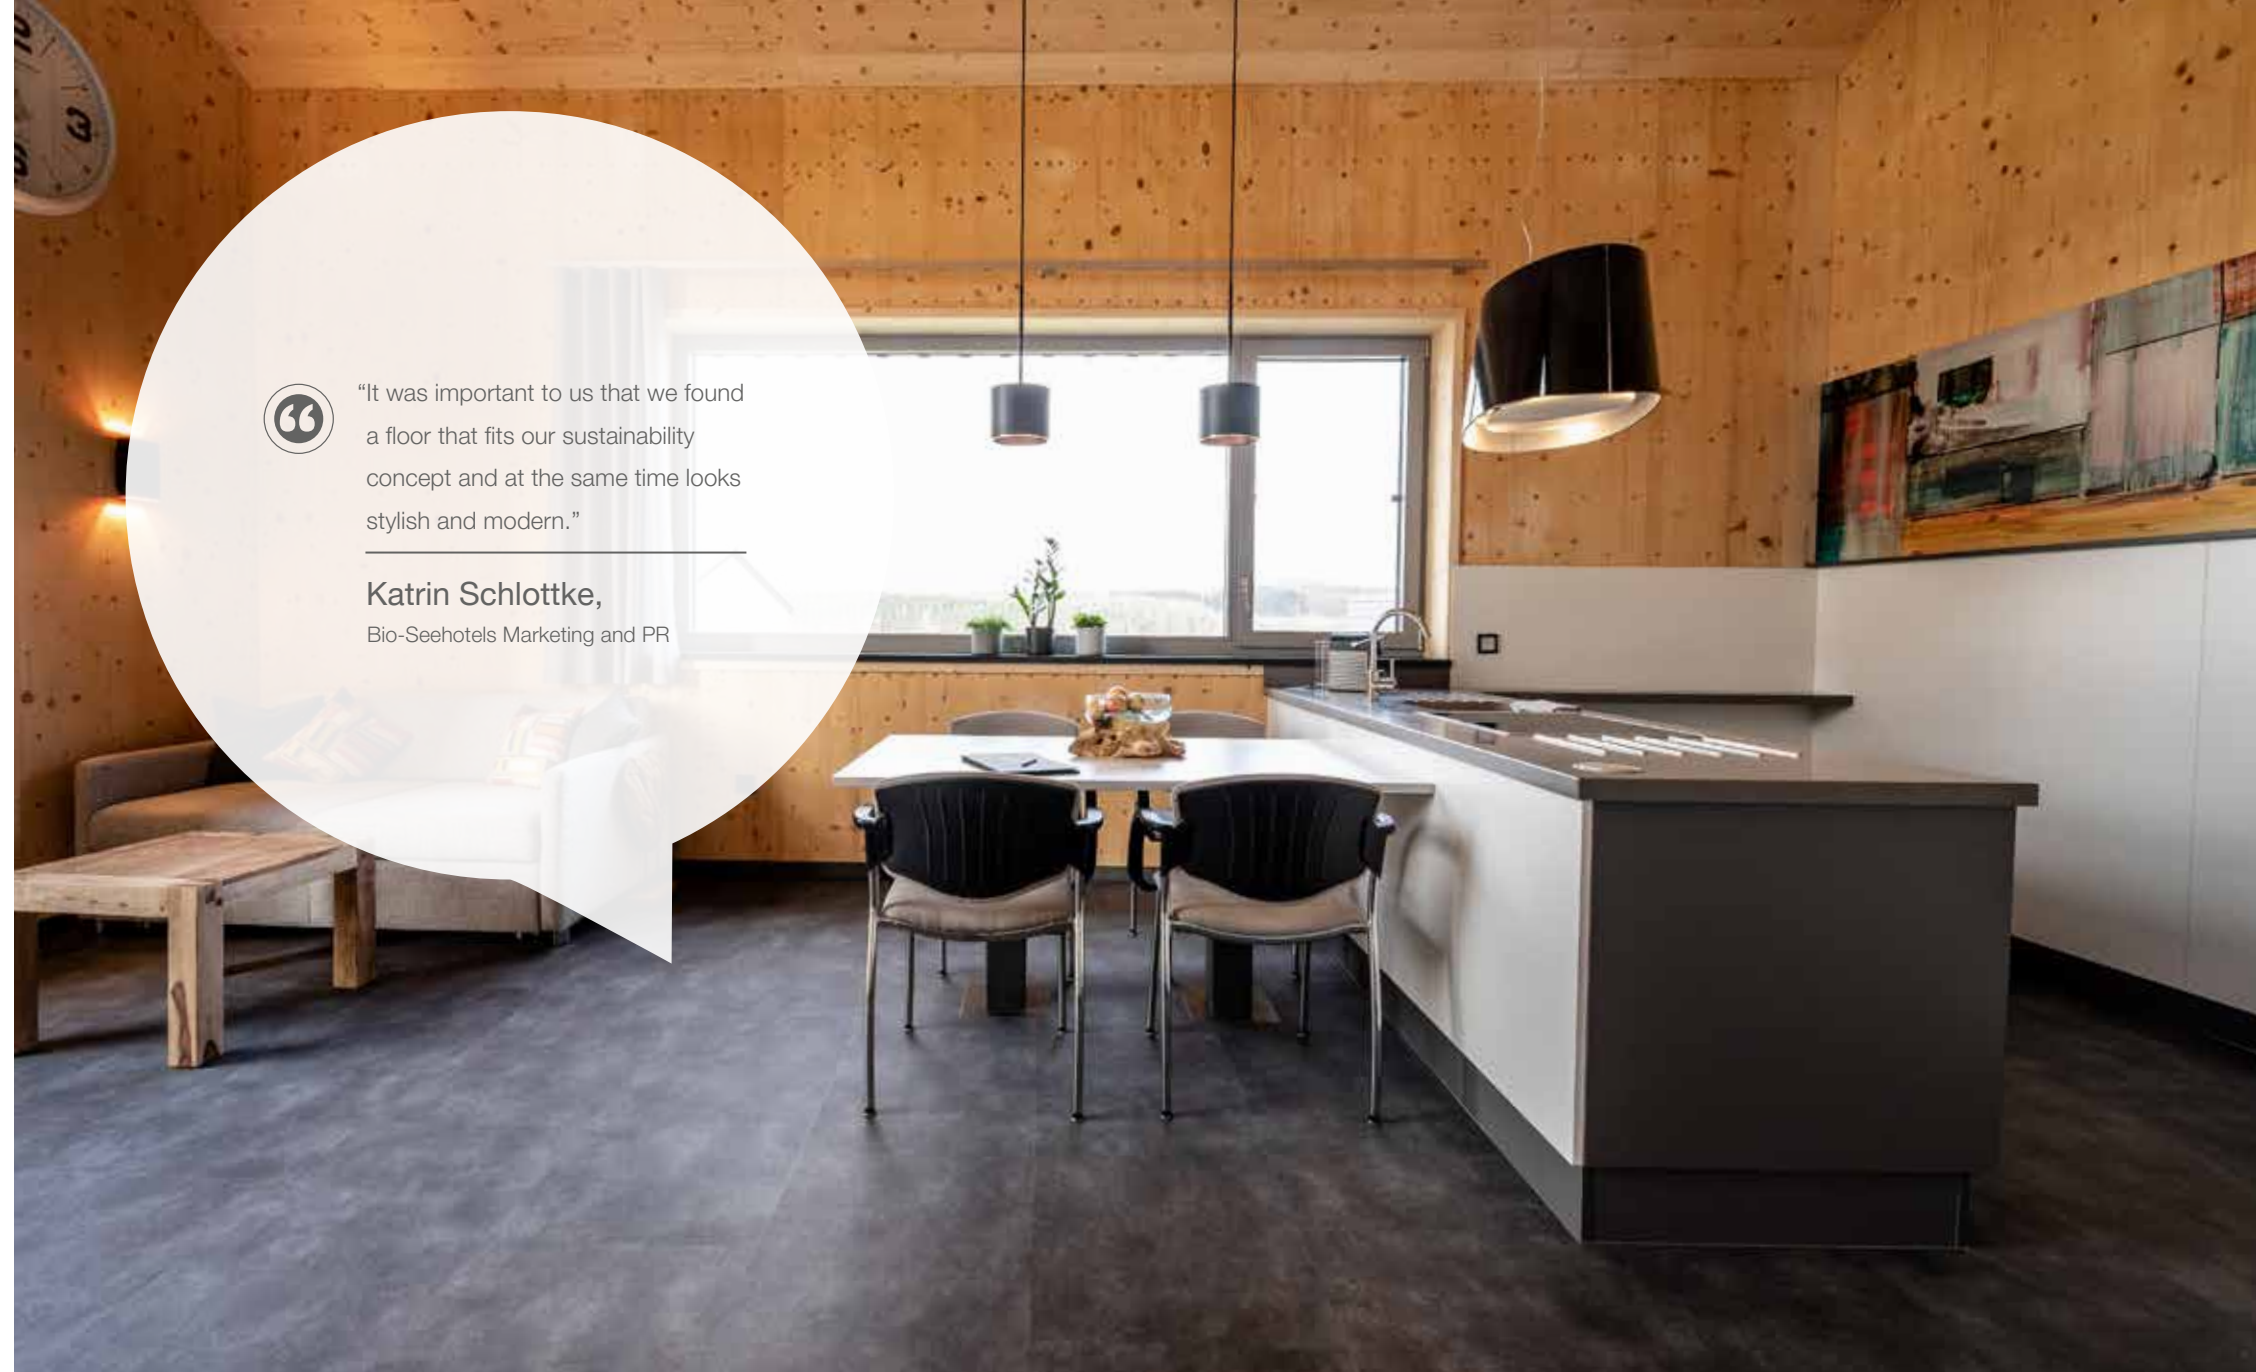

altro

Bio-Seehotel Zeulenroda, Germany

Altro floors bring stylish
good looks to sustainable
holiday homes

“It was important to us that we found a floor that fits our sustainability concept and at the same time looks stylish and modern.”

Katrin Schlotke,
Bio-Seehotels Marketing and PR

1

1. Altro Ensemble™

altro

Bio-Seehotel Zeulenroda, Germany

Altro floors bring stylish good looks to sustainable holiday homes

Issue

Twenty-one modern and comfortable holiday homes, which overlook the waters of Zeulenrodaer Meers – known locally as ‘houses on the lake’ – form part of a new brand of ‘eco’ hotels. Set within twenty-three acres of parkland, this waterfront hotel is located at Zeulenroda Reservoir in the Vogtland region of Thuringia, Germany. The chalet-style, solid wood accommodation has been built with high-quality natural materials, and sustainably equipped as part of an ecological construction project. This ethos needed to be carried through into the internal fittings.