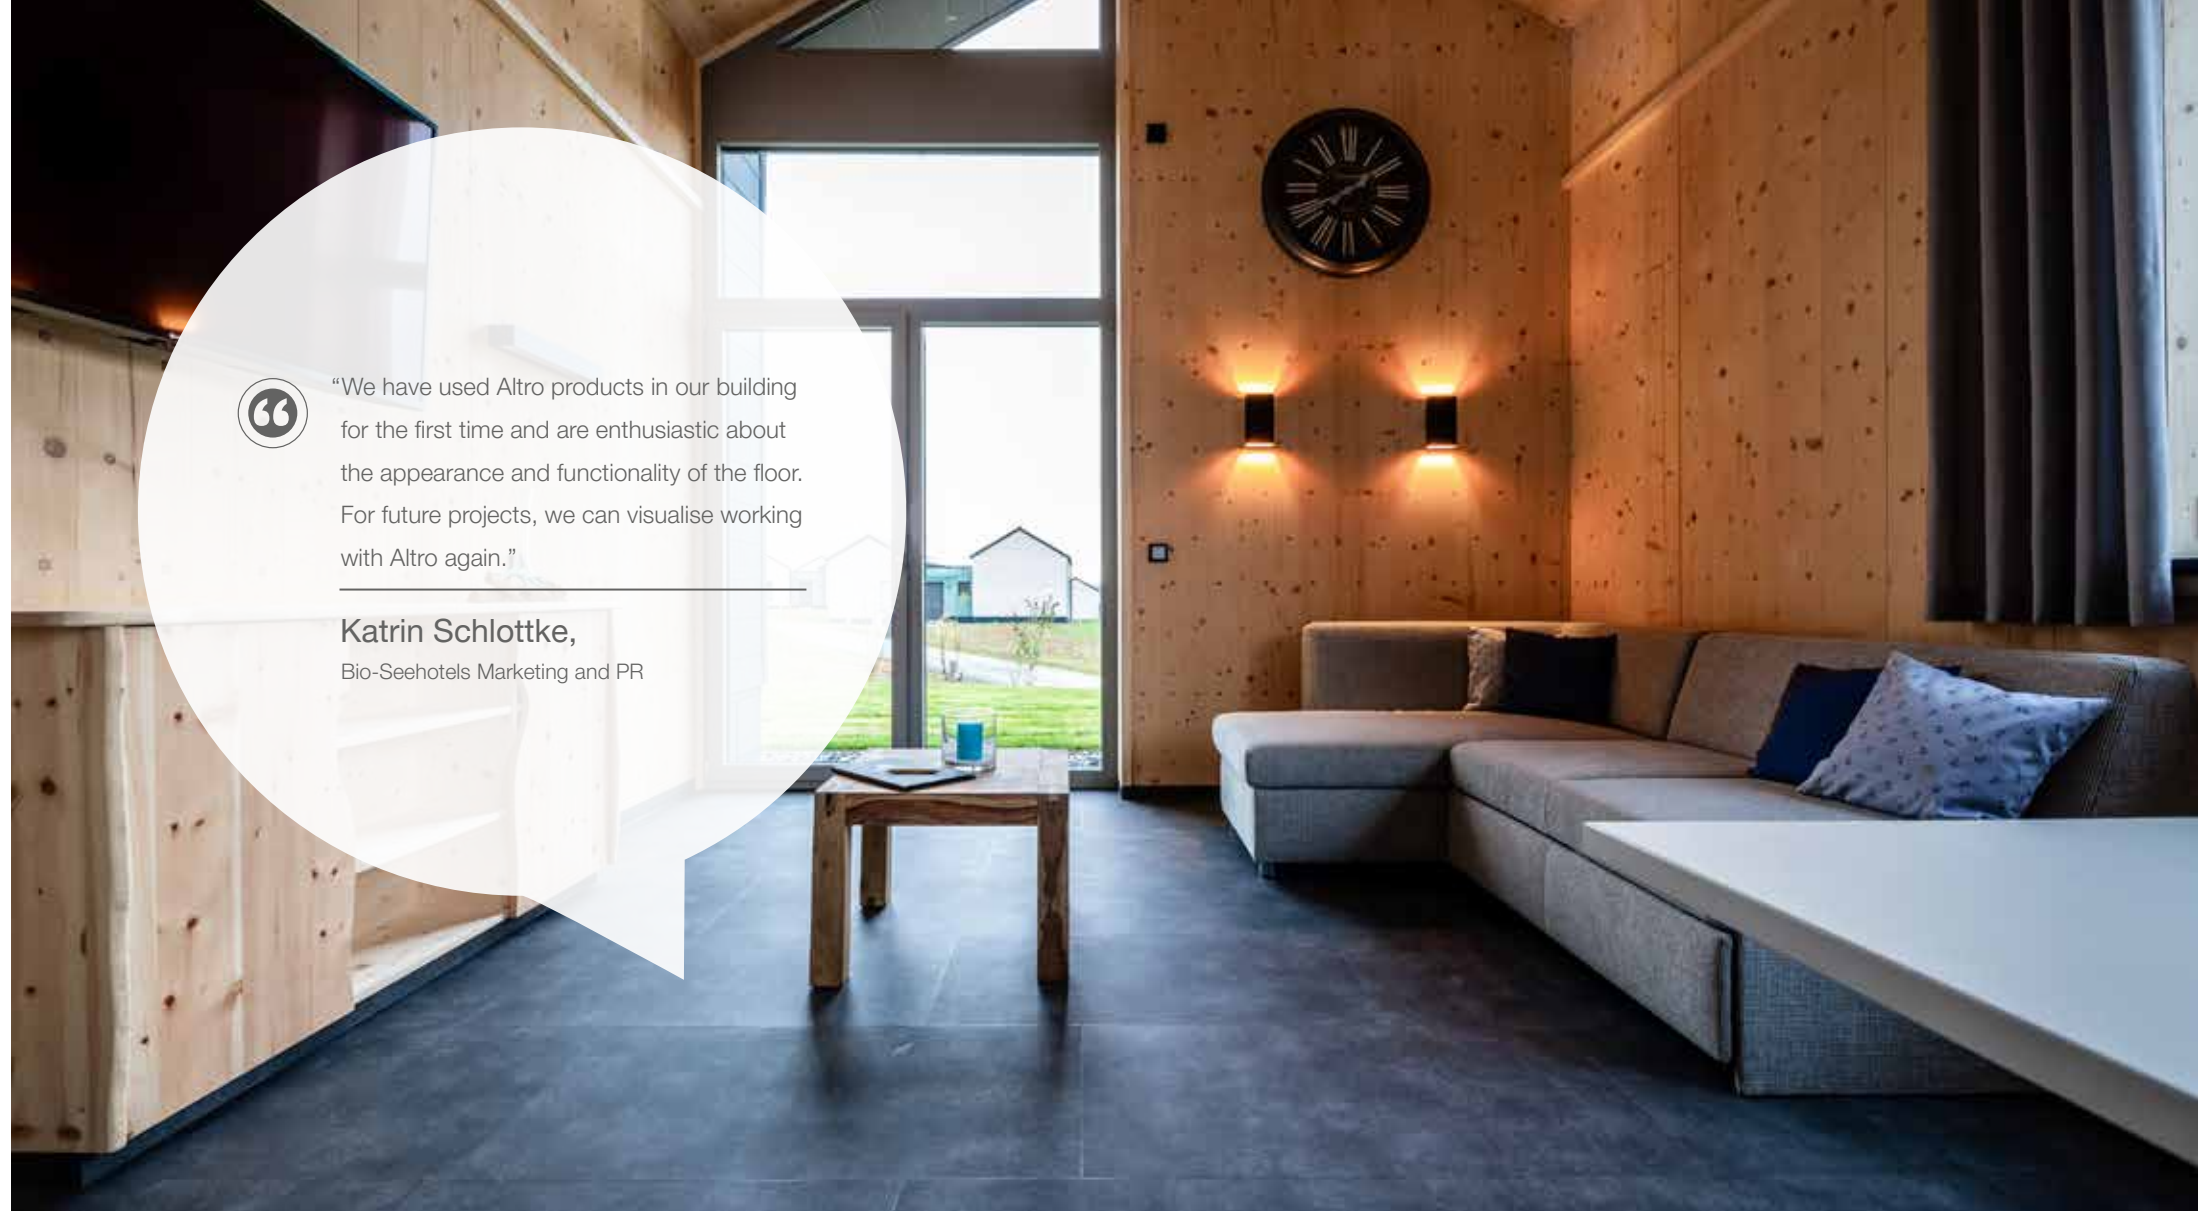

Approach

The build, including the interior design, required sustainable materials, sourced from local companies, helping to reduce the hotel’s carbon footprint by keeping delivery miles low. This local supply chain also helped to contribute to the environmental balance of the hotel’s construction.

Solution

Flooring company, Alexander Oertel, recommended Altro Ensemble modular flooring for the interior floors due to Altro’s membership of the German Sustainable Building Council (DNGB). Other contributing factors included Altro’s policy of sourcing raw materials locally and products being manufactured at the company’s German site in Dessau. The floor also gave the reassurance of rigorous external volatile organic compounds (VOC) testing, and combines ecological and functional properties together with a natural look and feel. Hotel guests also benefit from impact sound reduction and comfort underfoot and the hotel staff enjoy an easy cleaning experience thanks to Altro Easyclean™ Technology.

“We have used Altro products in our building for the first time and are enthusiastic about the appearance and functionality of the floor. For future projects, we can visualise working with Altro again.”

Katrin Schlotke,
Bio-Seehotels Marketing and PR