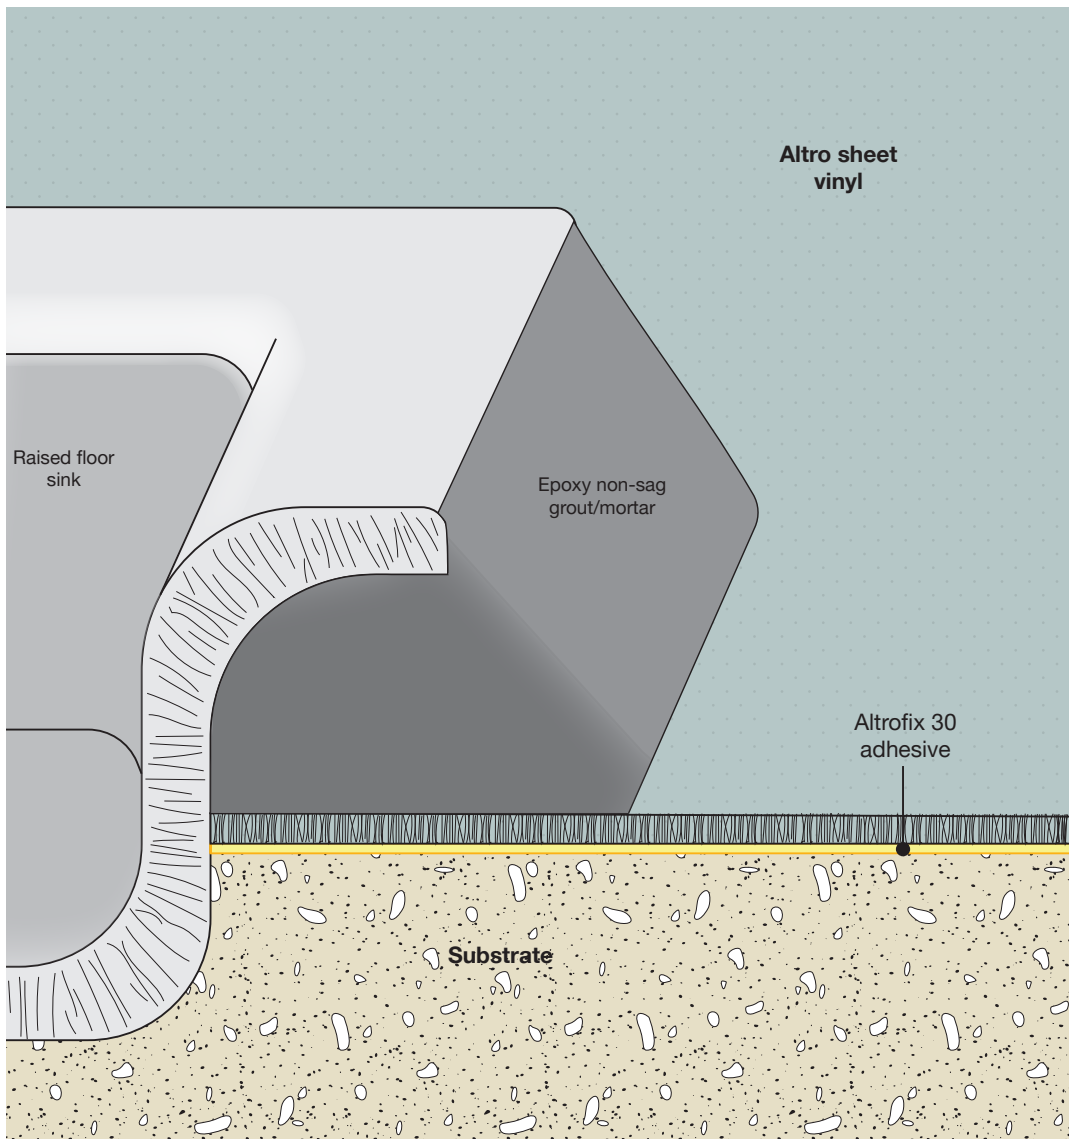

# Raised floor sink epoxy grout detail

updated 03/24/2021

Epoxy grout is packed in and fit under the flange of the floor sink and on-top of the Altro flooring, thus providing a sealed fit.