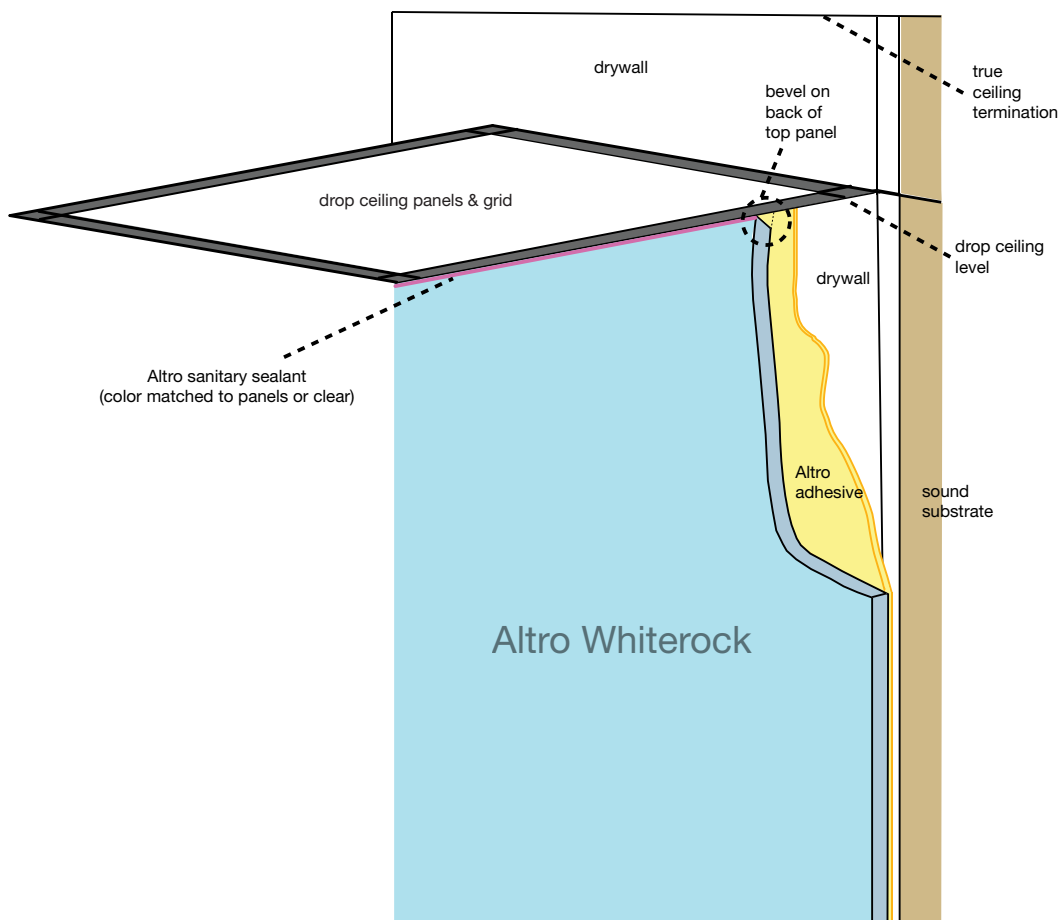

altro

Terminating Altro Whiterock at drop ceiling grid

updated 09/16/2020

Altro Whiterock installed over drywall using an appropriate adhesive, terminating at drop ceiling grid and sealed with Altro sanitary sealant at top of panel.