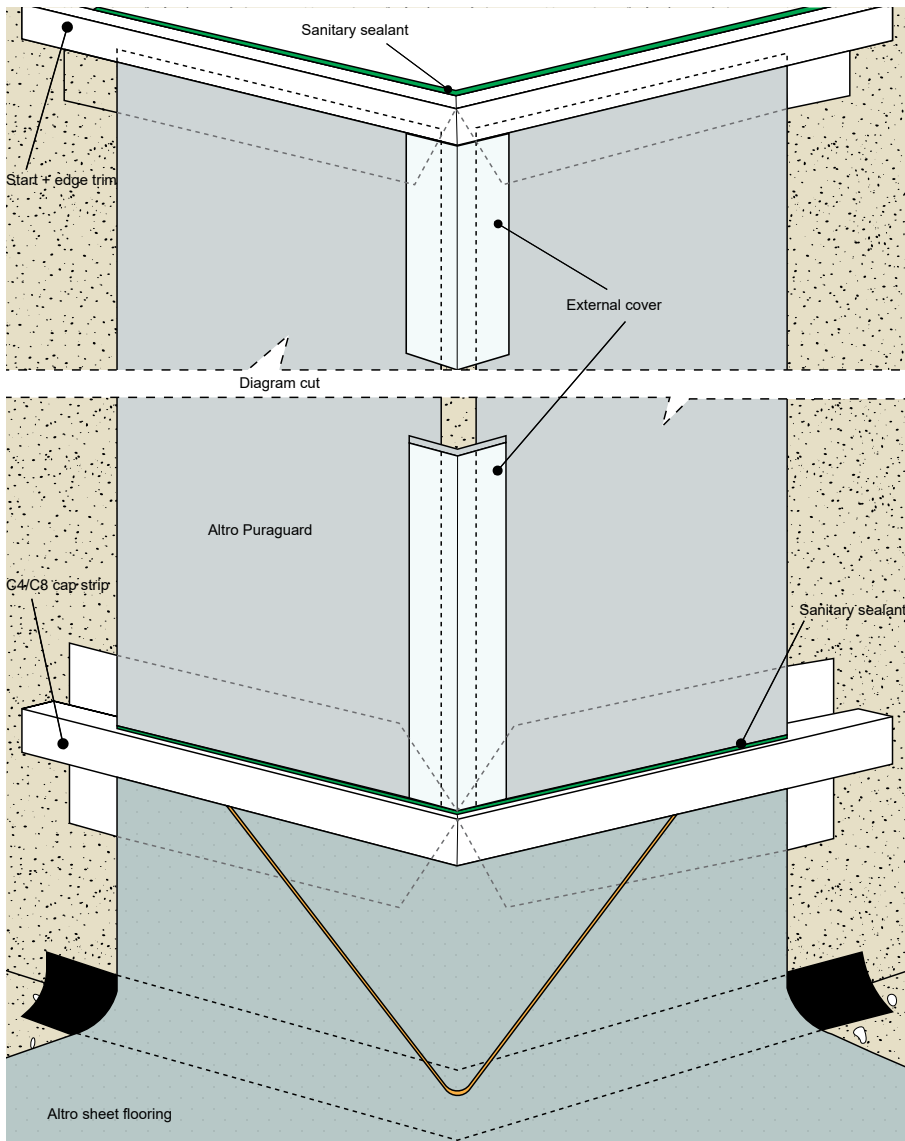

Altro Puraguard external corner detail

Start + edge trim and cap strip

updated 09/23/2020

CODES

G733/30/*

1-Part start and edge trim

A839/30

External corner cover

C8

C8 Cap tile strip

C4

C4 Cap tile strip

A803

Altro sanitary sealant