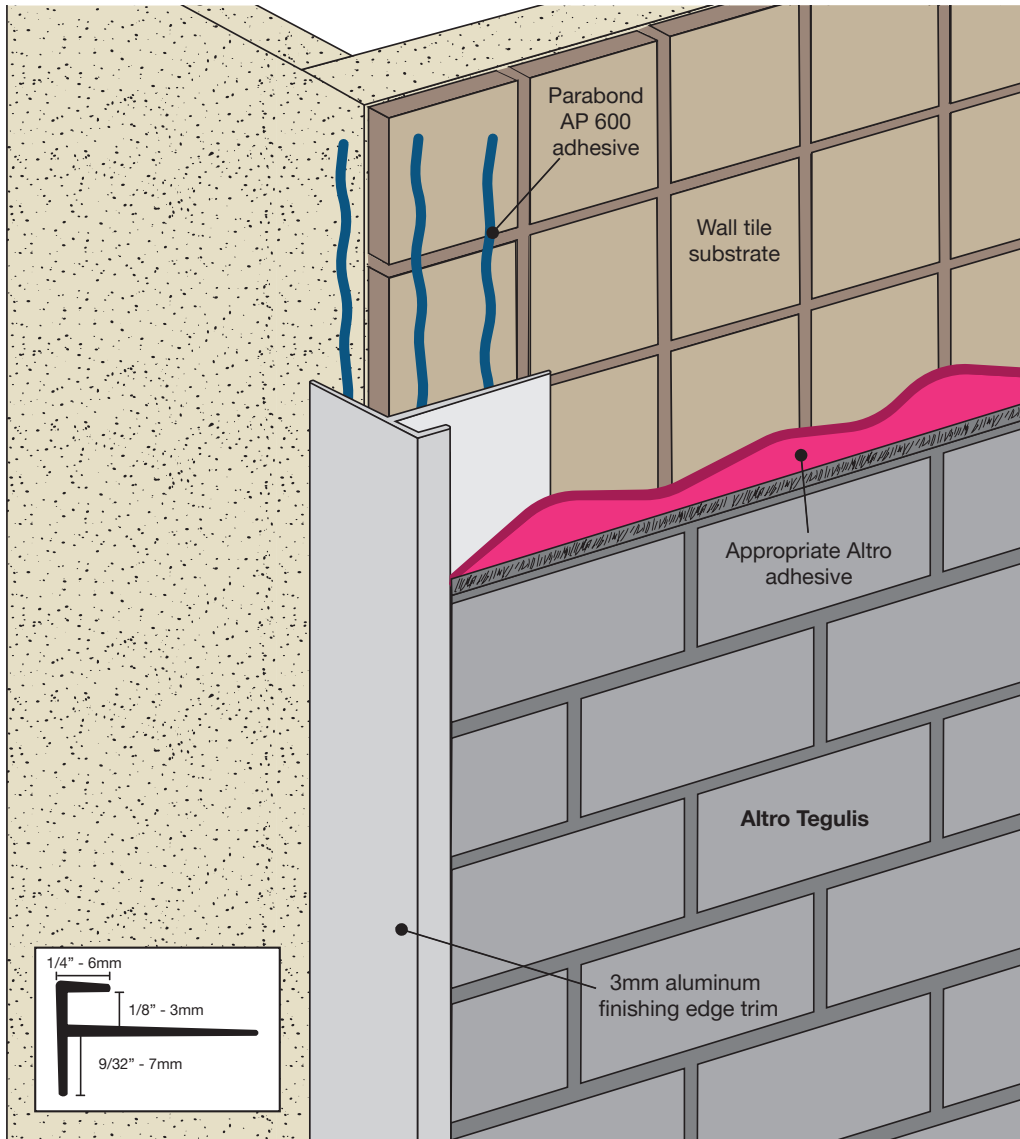

Altro Tegulis external corner trim over tile

updated 02/25/2021

CODES

W157

Altro W157 1-part adhesive
(not recommended for wet environments)

W39

Altro W39 2-part adhesive

AP600

Parabond MS-polymer based adhesive

Note: 3mm aluminum finishing edge trim is sourced from others