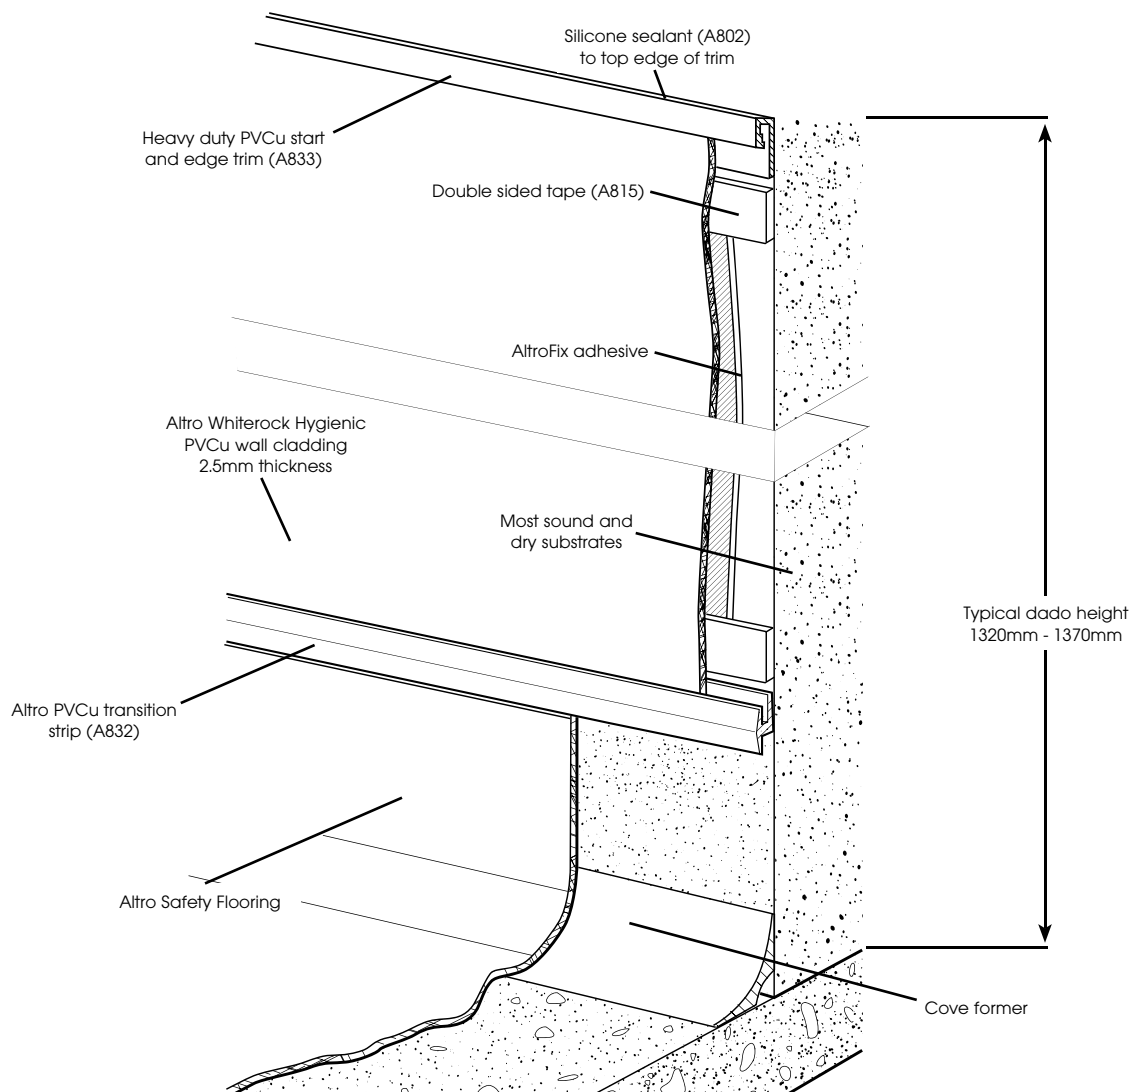

altro

the future is safer with altro

CI/SfB reference
(43) T (U47)

July 2011

Altro Whiterock™ hygienic PVCu wall cladding with dado height capping detail

typical specification (Ref: W5)

JULY 2011

Altro Whiterock hygienic PVCu wall cladding 2.5mm thick installed over most sound, dry substrates to a nominal dado height from floor, fixed with AltroFix™ adhesive and

double sided tape (A815). Top edge of panel finished with heavy duty PVCu start & edge trim (A833) and sealed to substrate.

for further information or technical advice

tel: 01462 707600 fax: 01462 707504