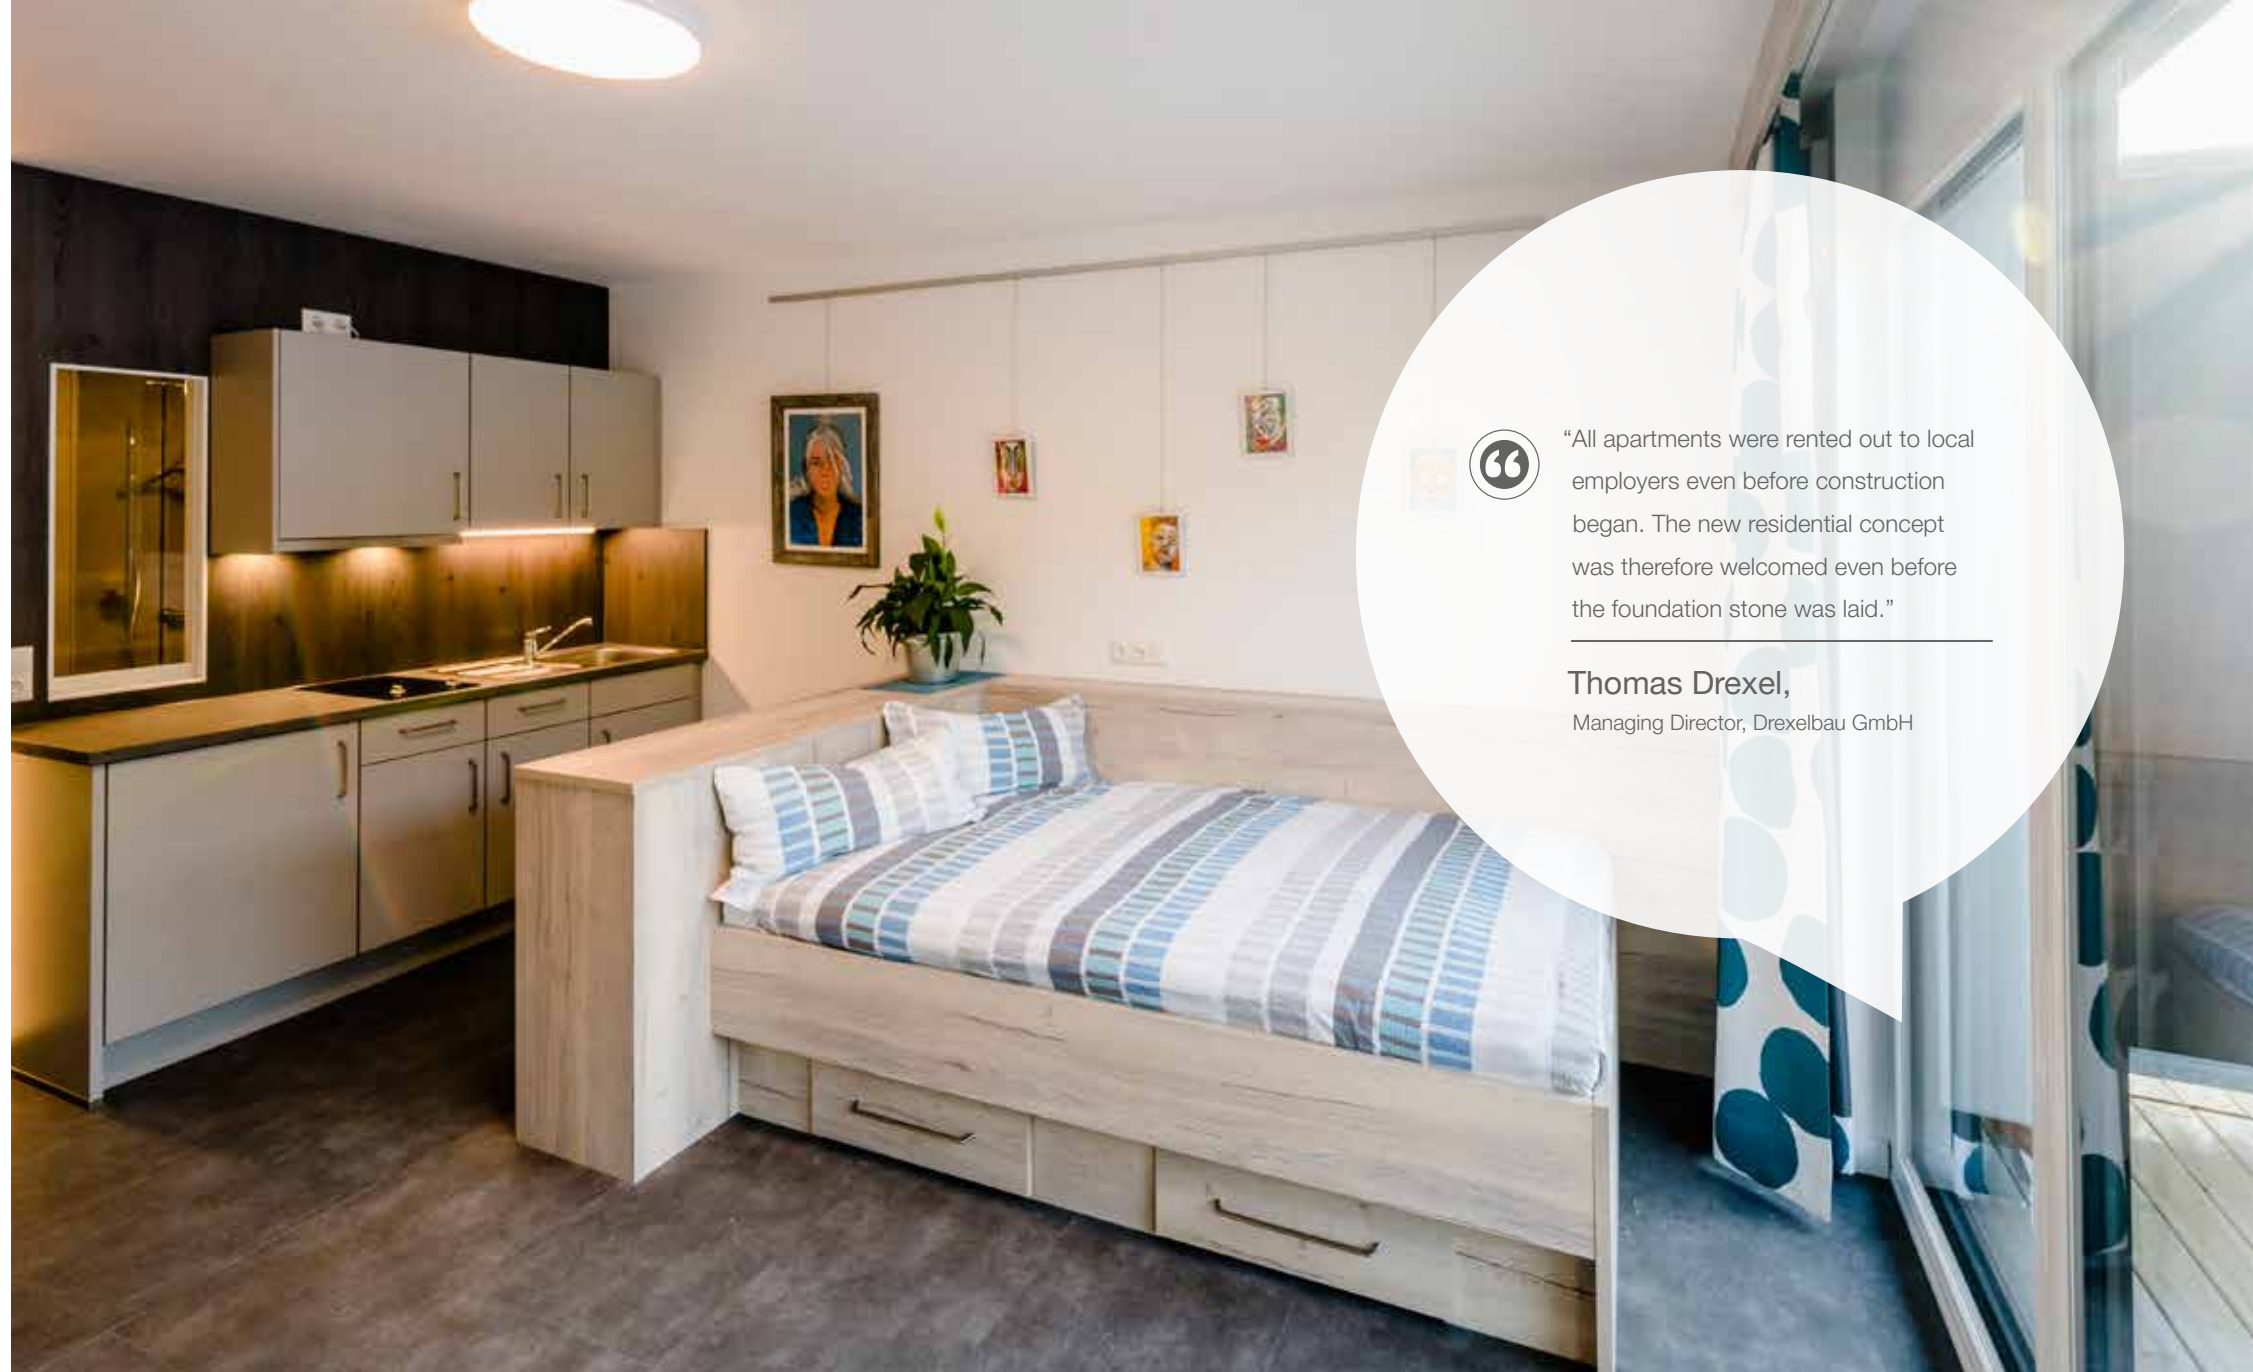

## Hirschegg Staff Resort Kleinwalsertal, Austria

Altro Ensemble™ creates modern  
living spaces for tourism staff

"All apartments were rented out to local employers even before construction began. The new residential concept was therefore welcomed even before the foundation stone was laid."

### Approach

Nenning GmbH commissioned the project, tasking Drexelbau GmbH with the project planning and development. Some existing accommodation was demolished, with 40 new, modern apartments built. Each fully-furnished apartment is approximately 27 m<sup>2</sup> and features a living space with a balcony or terrace. The main challenge was that the project needed to be delivered in just seven months. "Despite the short construction time, we didn't want to compromise; we wanted to use high-quality materials," explains Thomas Drexel, Managing Director of Drexelbau GmbH.