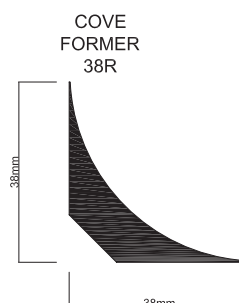

Altro Whiterock™ PVCu wall cladding to Altro Aquarius™ safety flooring with CF38R cover former

WF4A-1CF38R

AUGUST 2013

for further information

tel: 01462 707600 fax: 01462 707504

e-mail: enquiries@altro.com or visit www.altro.com