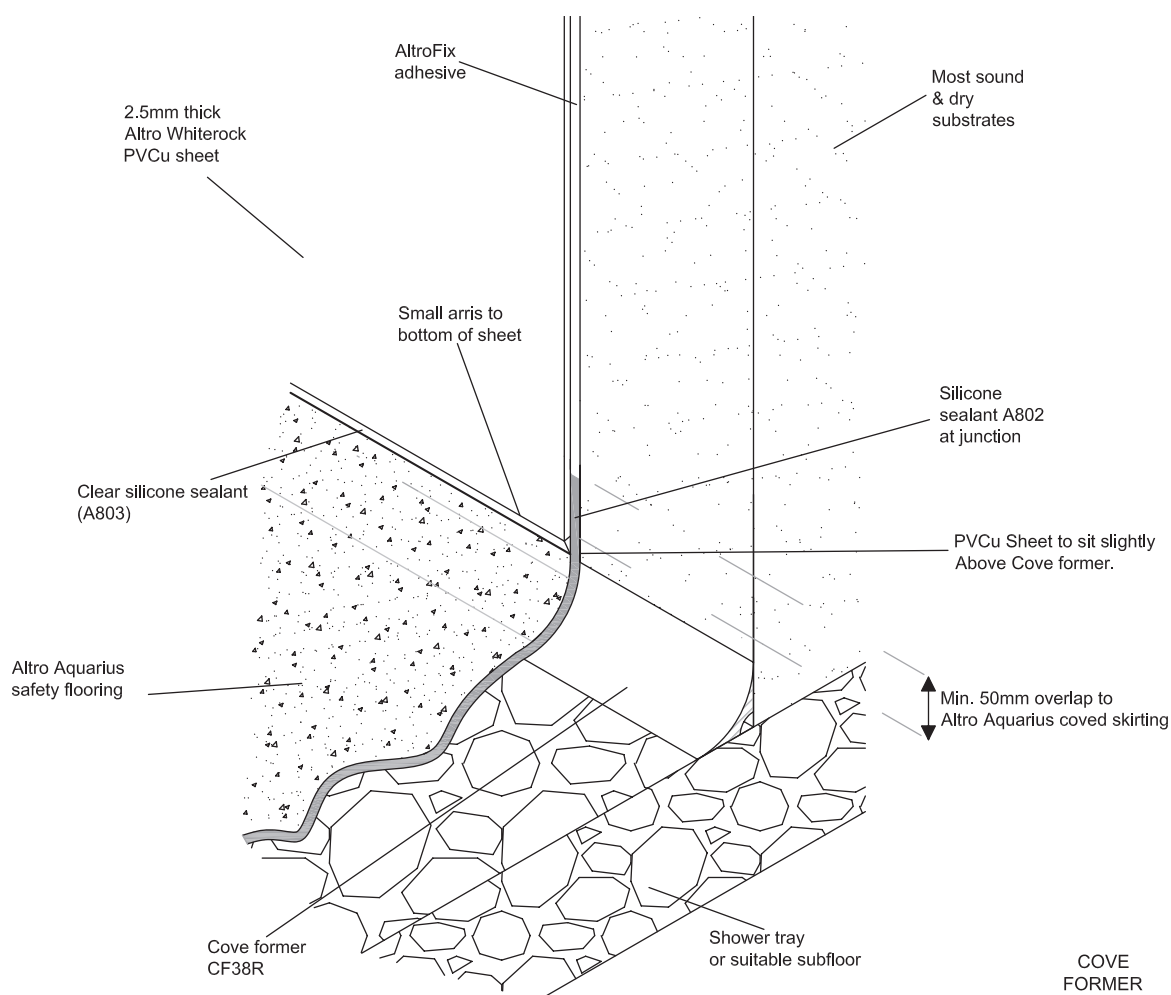

Altro Whiterock™ PVCu wall cladding to Altro Aquarius™ safety flooring with CF38R cover former

WF4A-1CF38R

AUGUST 2013

for further information

tel: 01462 707600 fax: 01462 707504

e-mail: enquiries@altro.com or visit www.altro.com