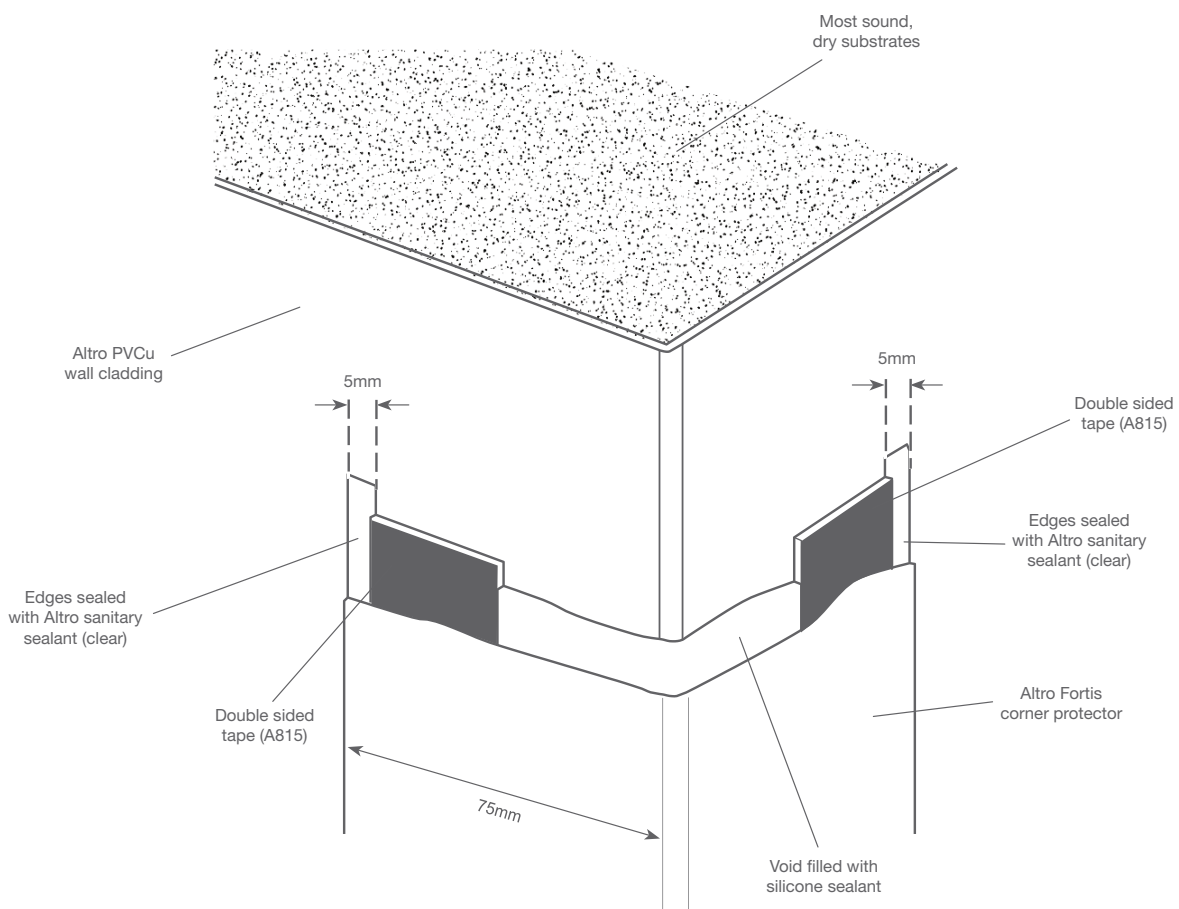

# Altro PVCu wall sheet with Altro Fortis corner protection detail

typical specification (Ref: W13)

Altro PVCu wall sheet 2.5mm thick with thermoformed corner over most sound, dry substrates, overlaid with Altro Fortis corner protection fixed with double sided

tapes (A815), void filled with silicone sealant (A802) and edges sealed with silicone sealant white (A802) or clear (A803).

**For further information or technical advice**  
**tel: 01462 707600**  
**email: [enquiries@altro.com](mailto:enquiries@altro.com) or [www.altro.com](http://www.altro.com)**