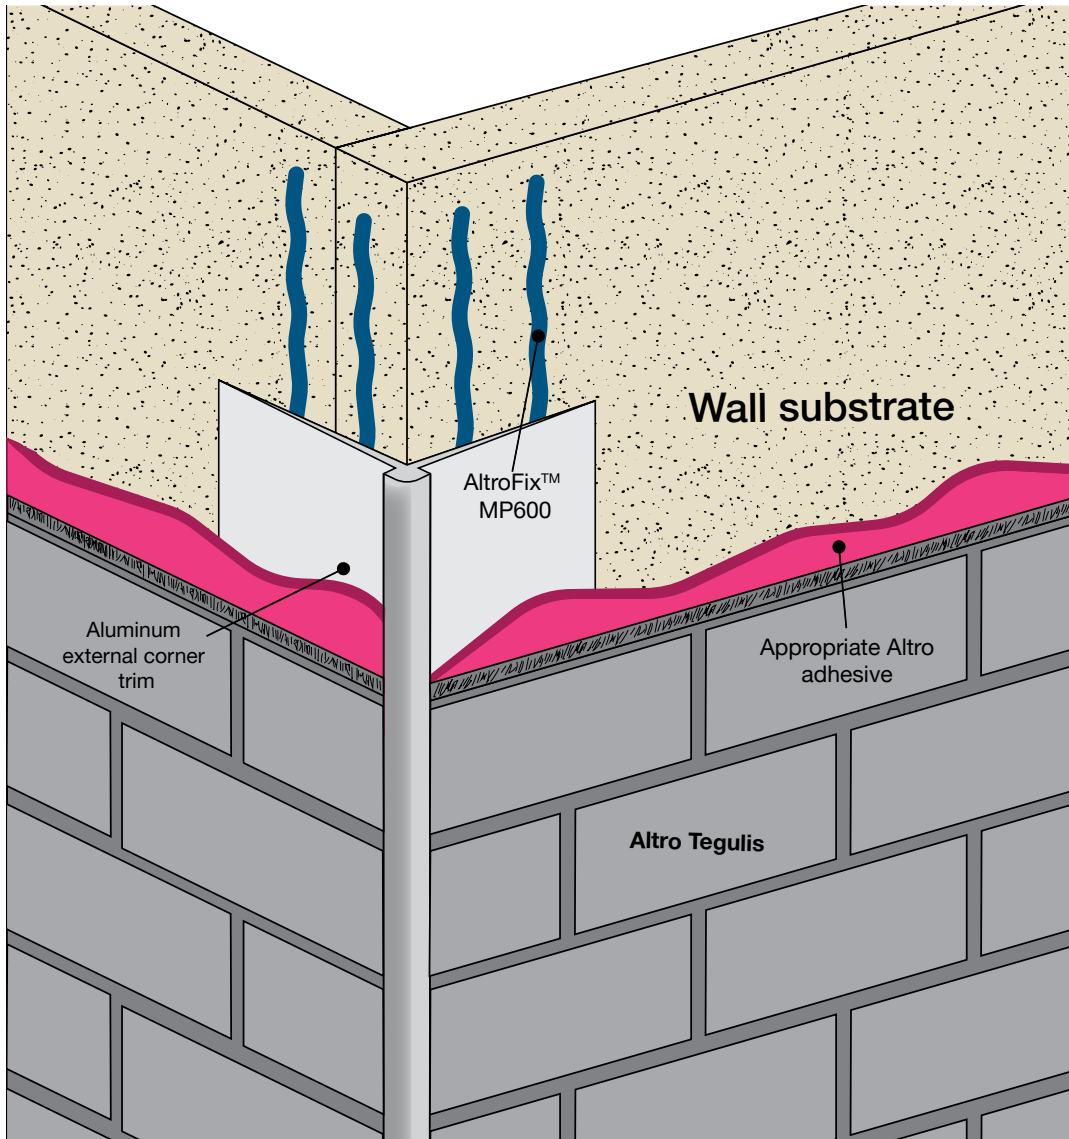

Aluminum external corner trim for use with Altro Tegulis

CODES

ALTW05

Aluminum external corner trim
for wall panels

W157

Altro W157 1-part adhesive
(not recommended for wet
environments)

W39

Altro W39 2-part adhesive

AltroFix™ MP600

MS-polymer adhesive

Please note: These trims
all come with a perforated
notched backing so it can
be cut on site for necessary
bending.

ALTW05 Dimensions diagram