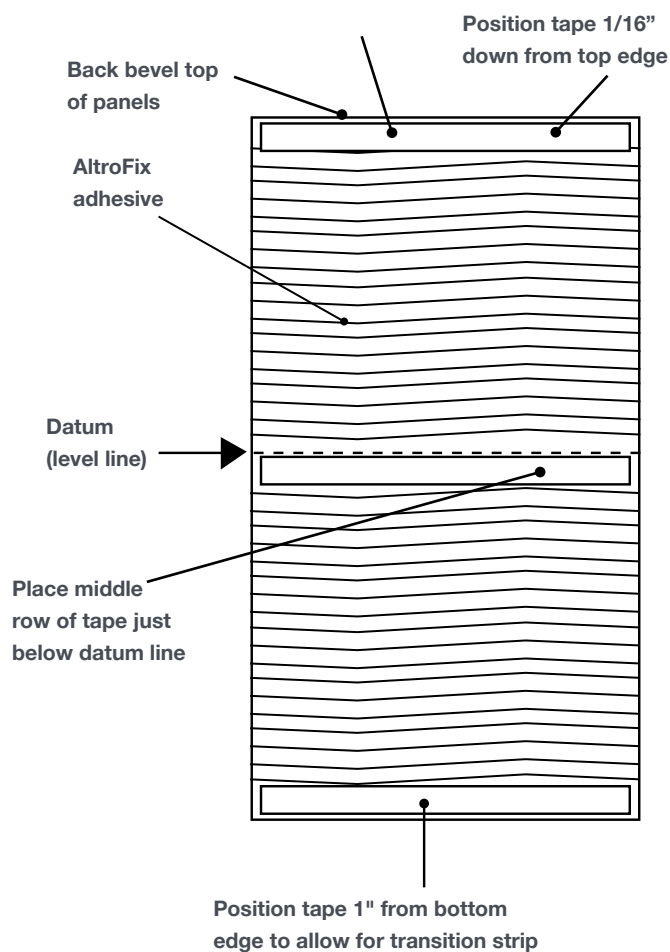

altro

1" double-sided tape when using joint strips

Tape layout for use with joint transition trims at floor to wall transition

1" Double sided tape

Tape layout for overlap method