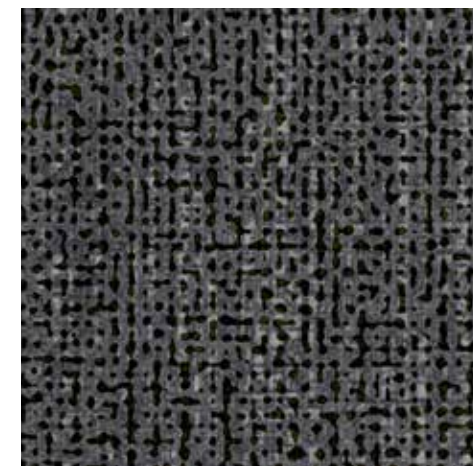

DSDC product accreditation

Altro Illustra™

Class 1b

Soapstone | LU2417 | LRV 55

Ammonite | LU2416 | LRV 55

Keystone | LU2414 | LRV 41

Hazy Twist | LU2409 | LRV 38

Clay Bed | LU2402 | LRV 27

Gentle Twist | LU2410 | LRV 25

Skyfall | LU2415 | LRV 20

Highway | LU2403 | LRV 17

Midnight Twist | LU2411 | LRV 12

DSDC product accreditation rating key

class 1b

Natural patterns such as timber and stone may be used in most areas due to their familiarity but with a degree of caution.

Bear in mind minimum contrast of 30 units LRV (Light Reflectance Value) between the critical surfaces mentioned above.

The DSDC ratings shown are for guidance, other colours within this range are available for use, please contact us for any queries.