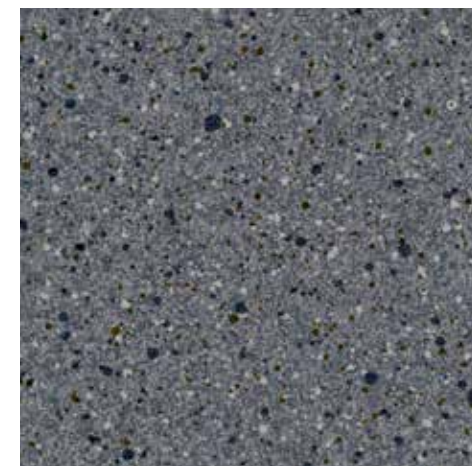

DSDC product accreditation

Altro Illustra™

Class 1b

Soapstone | LU2417 | LRV 55

Ammonite | LU2416 | LRV 55

Keystone | LU2414 | LRV 41

Hazy Twist | LU2409 | LRV 38

Clay Bed | LU2402 | LRV 27

Gentle Twist | LU2410 | LRV 25

Skyfall | LU2415 | LRV 20

Highway | LU2403 | LRV 17

Midnight Twist | LU2411 | LRV 12

DSDC product accreditation rating key

class 1b

Natural patterns such as timber and stone may be used in most areas due to their familiarity but with a degree of caution.

Bear in mind minimum contrast of 30 units LRV (Light Reflectance Value) between the critical surfaces mentioned above.

The DSDC ratings shown are for guidance, other colours within this range are available for use, please contact us for any queries.