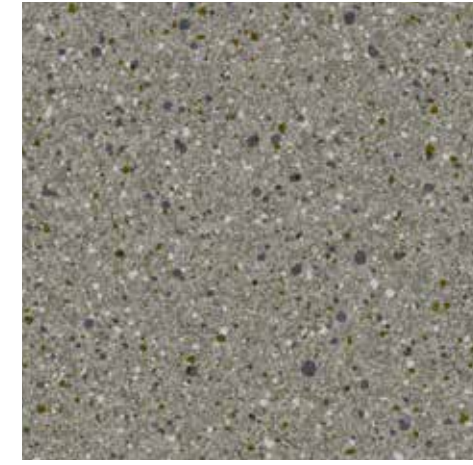

DSDC product accreditation

Altro Illustra™

Class 1b

Soapstone | LU2417 | LRV 55

Ammonite | LU2416 | LRV 55

Keystone | LU2414 | LRV 41

Hazy Twist | LU2409 | LRV 38

Clay Bed | LU2402 | LRV 27

Gentle Twist | LU2410 | LRV 25

Skyfall | LU2415 | LRV 20

Highway | LU2403 | LRV 17

Midnight Twist | LU2411 | LRV 12

DSDC product accreditation rating key

class 1b

Natural patterns such as timber and stone may be used in most areas due to their familiarity but with a degree of caution.

Bear in mind minimum contrast of 30 units LRV (Light Reflectance Value) between the critical surfaces mentioned above.

The DSDC ratings shown are for guidance, other colours within this range are available for use, please contact us for any queries.