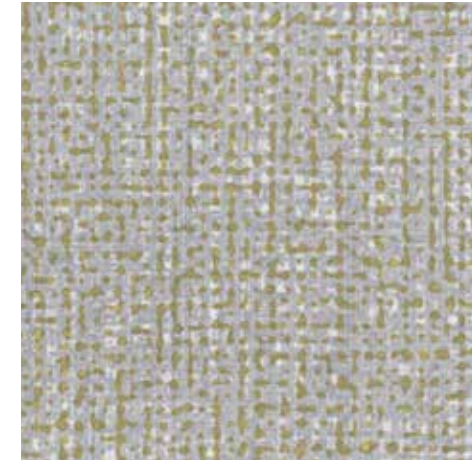

DSDC product accreditation

Altro Illustra™

Class 1b

Soapstone | LU2417 | LRV 55

Ammonite | LU2416 | LRV 55

Keystone | LU2414 | LRV 41

Hazy Twist | LU2409 | LRV 38

Clay Bed | LU2402 | LRV 27

Gentle Twist | LU2410 | LRV 25

Skyfall | LU2415 | LRV 20

Highway | LU2403 | LRV 17

Midnight Twist | LU2411 | LRV 12

DSDC product accreditation rating key

class 1b

Natural patterns such as timber and stone may be used in most areas due to their familiarity but with a degree of caution.