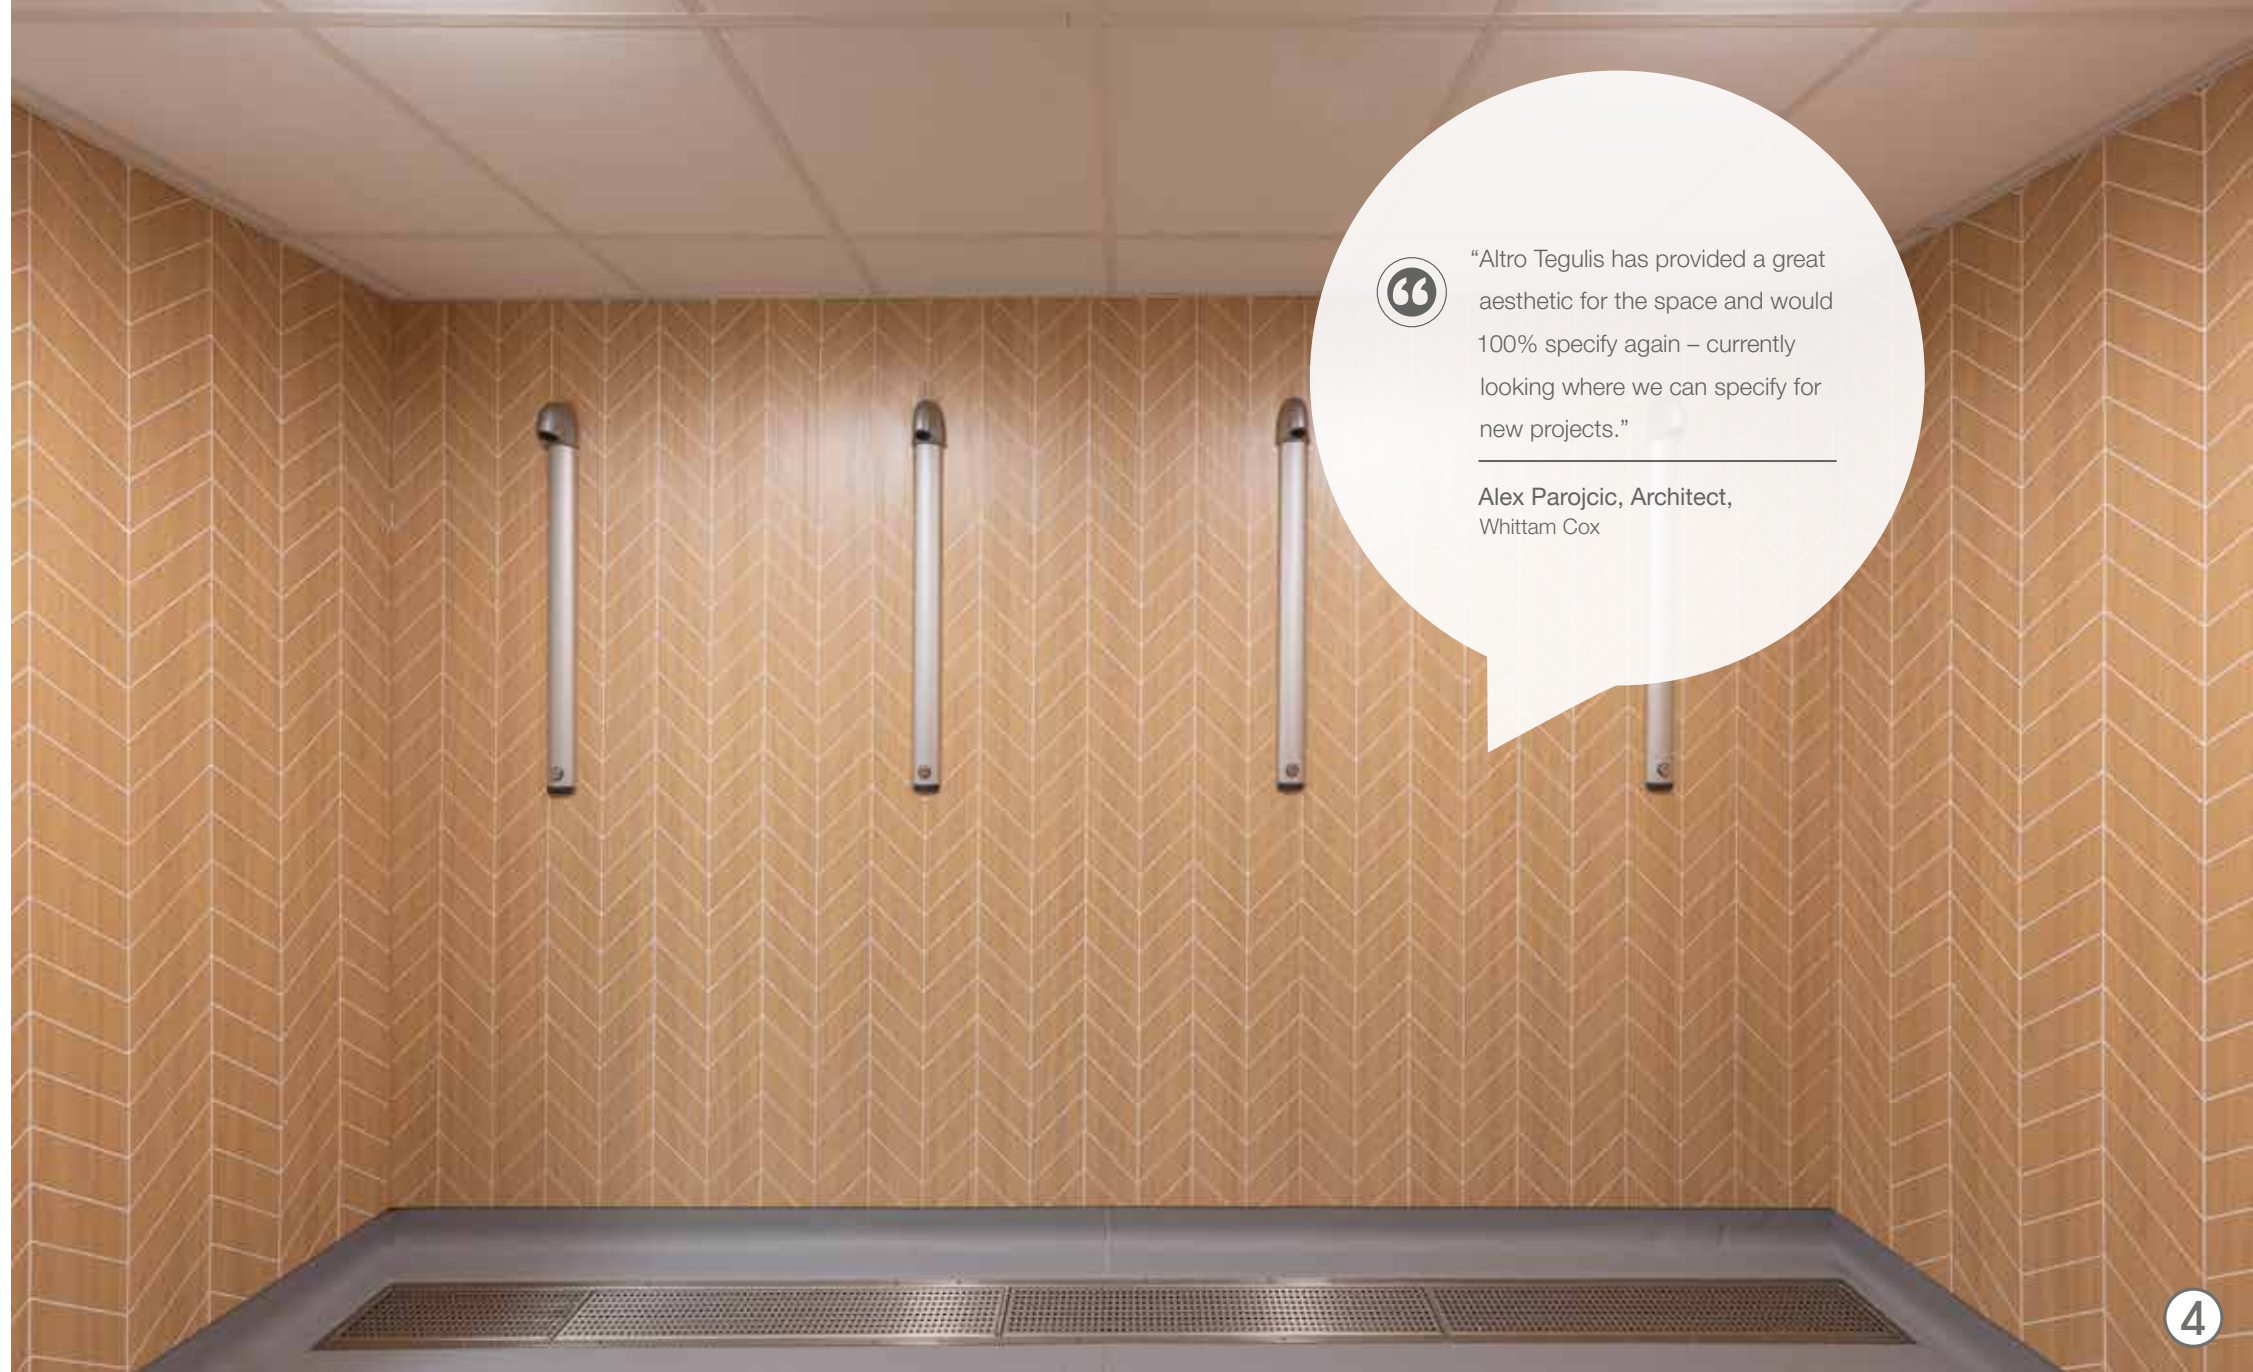

altro

Sheffield Olympic Legacy Park Stadium

Inspirational interiors for
award-winning stadium

“Altro Tegulis has provided a great aesthetic for the space and would 100% specify again – currently looking where we can specify for new projects.”

Alex Parojcic, Architect,
Whittam Cox