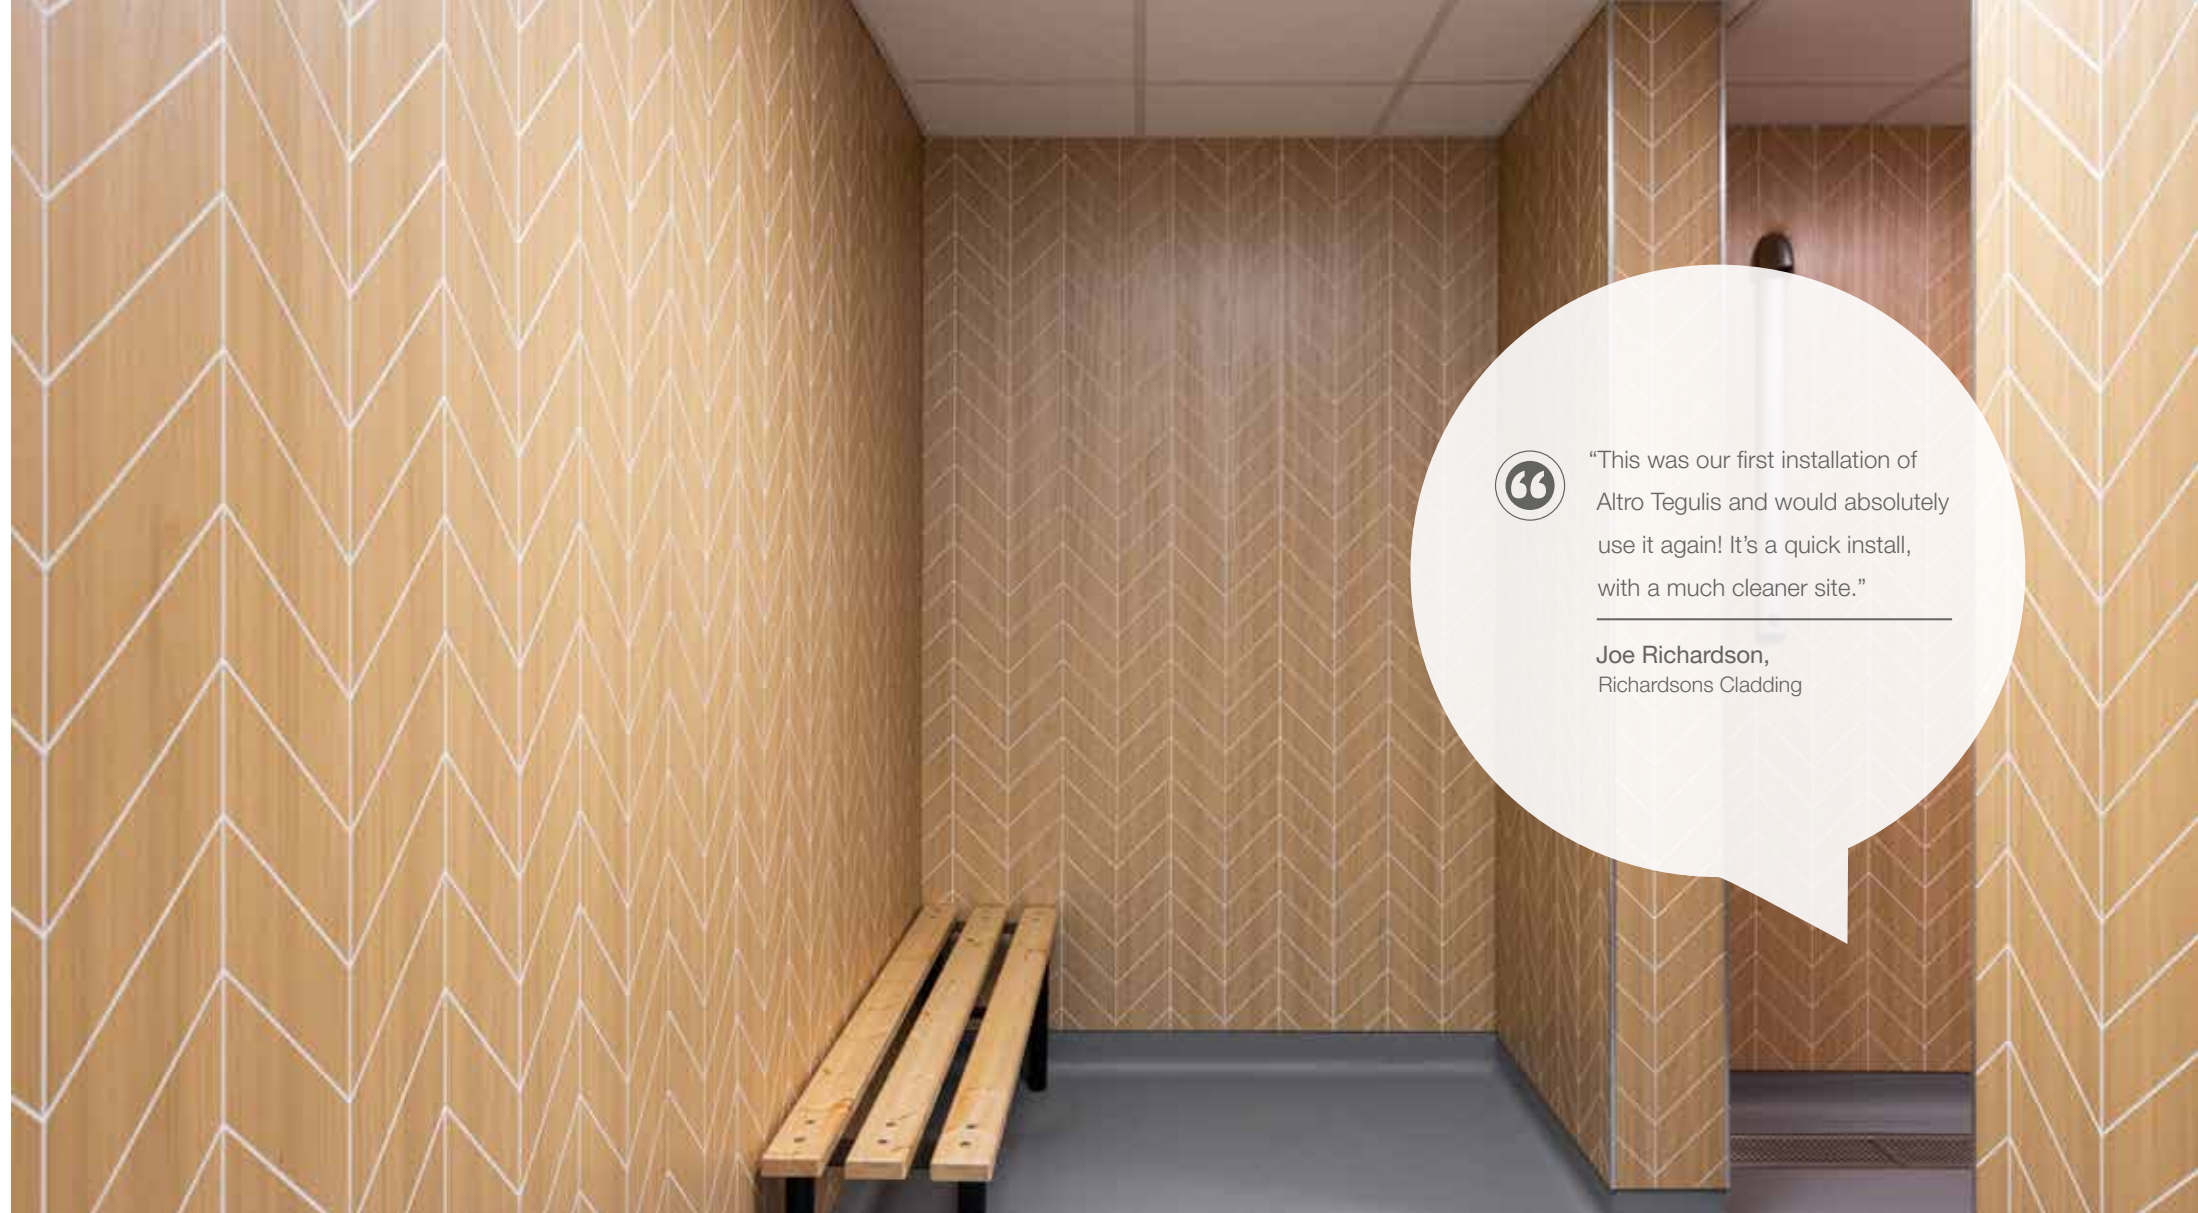

Approach

With the need to provide inspirational interiors for aspiring Olympians, Alex Parojcic, Architect at Whittam Cox knew that a high-end design, complemented by technical performance and ease of maintenance was required for the new changing areas, showers and physiotherapy suite. "Ceramic tiles had originally been specified for the showers and changing rooms, but we switched to Altro Tegulis when we realised the installation would be quicker, give a fantastic look and feel to the areas, and provide the cleanliness and hygiene standards required for such busy areas."

Joe Richardson of Richardsons Cladding who completed the installation, added "Altro Tegulis was a quick and easy install which assisted with the contractor's tight programme. If this had been done in the ceramic tiles it would have impacted the programme massively."

Solution

Altro Tegulis, partnered by Altro Aquarius were specified for the showers, providing safety from slips in shoes and barefoot. For the changing rooms, where traffic from football studs, sports shoe spikes and bumps/knocks from sports bags and equipment would be experienced, Altro Atlas 40 was specified. Altro Wood provided a less clinical finish in the physiotherapy suite.

"This was our first installation of Altro Tegulis and would absolutely use it again! It's a quick install, with a much cleaner site."

Joe Richardson,
Richardsons Cladding