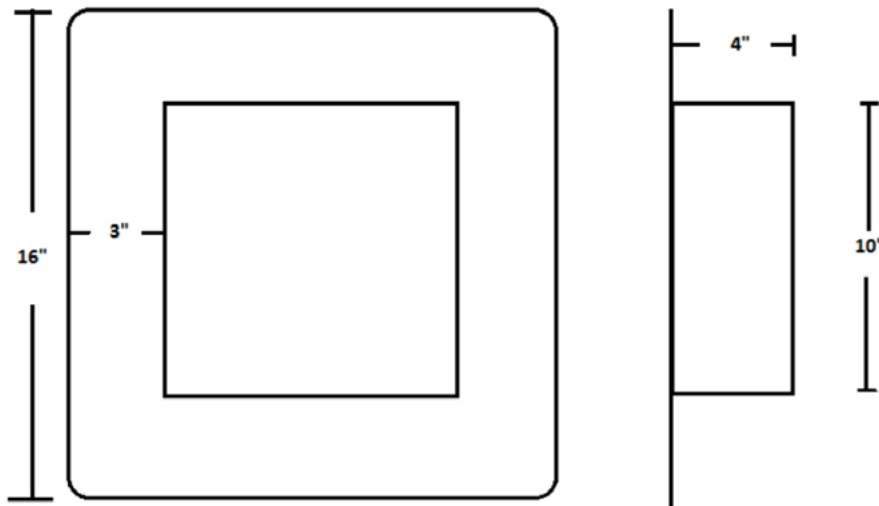

## Altro Whiterock Recessed Shelf

Nominal thickness	0.09" 2.3 mm
Total size	16"x16" 406mm x 406mm
Recessed size	10"x10" 254mm x 254mm
Weight	2lbs 0.9kg
Depth	4" 102mm

### CODES

A900/103

Recessed shelf