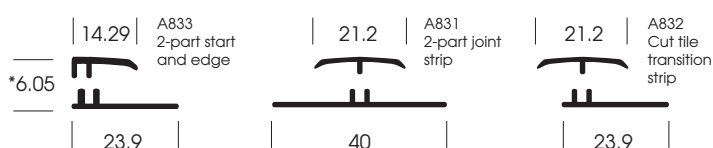

altro

the future is safer with altro

Altro Whiterock™ accessories

A1 data sheet walls

JULY 2011

Note: Items shown are not to scale.
All measurements in mm.

*A833, A831, A832 are 6.05 in height when locked

*A807, A827, A826 are co-ordinating colour only