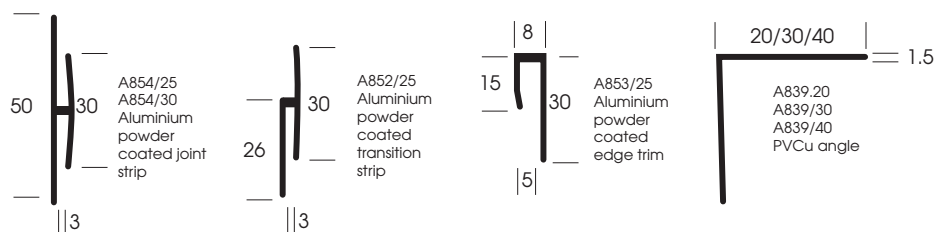

altro

the future is safer with altro

Altro Whiterock™ accessories

A1 data sheet walls

JULY 2011

Note: Items shown are not to scale.
All measurements in mm.

*A833, A831, A832 are 6.05 in height when locked

*A807, A827, A826 are co-ordinating colour only