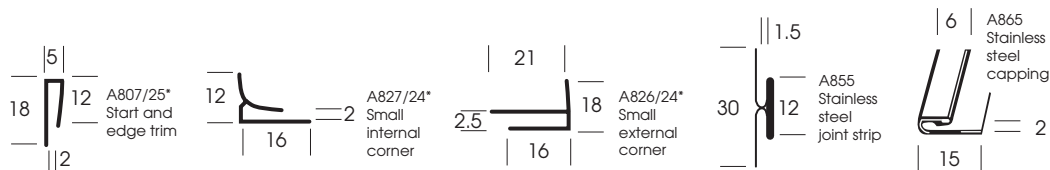

altro

the future is safer with altro

Altro Whiterock™ accessories

A1 data sheet walls

JULY 2011

Note: Items shown are not to scale.
All measurements in mm.

*A833, A831, A832 are 6.05 in height when locked

*A807, A827, A826 are co-ordinating colour only