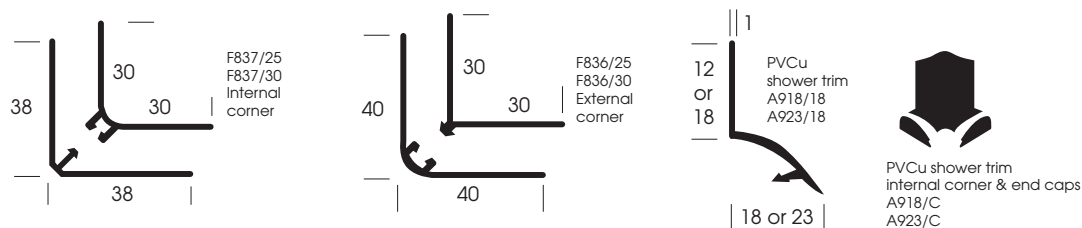

altro

the future is safer with altro

Altro Whiterock™ accessories

A1 data sheet walls

JULY 2011

Note: Items shown are not to scale.
All measurements in mm.

*A833, A831, A832 are 6.05 in height when locked

*A807, A827, A826 are co-ordinating colour only