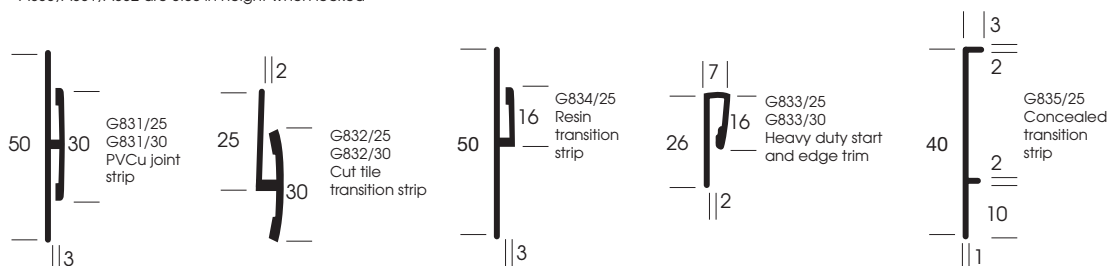

altro

the future is safer with altro

Altro Whiterock™ accessories

A1 data sheet walls

JULY 2011

Note: Items shown are not to scale.
All measurements in mm.

*A833, A831, A832 are 6.05 in height when locked

*A807, A827, A826 are co-ordinating colour only