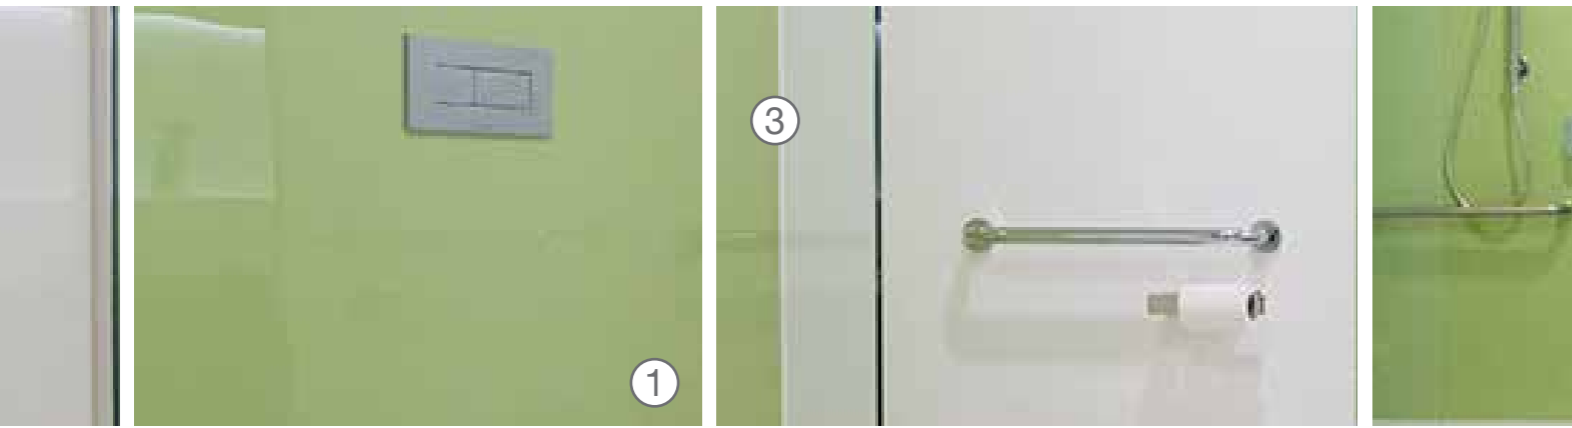

Bringing wet environment design to life

This shows how Altro floors and walls can transform a space; creating inspirational, hygienic and safe wet rooms and bathrooms. Visualise in real time how Altro products would look in your space with Altro Insta-space.

🌐 www.altro.com/ie/inspiration/altro-insta-space

1. Altro Whiterock Chameleon | Key Lime | 6635 | LRV 50
2. Altro Aquarius | Gosling | AQI2023 | LRV 59
3. Wall system fully bonded for optimum hygiene
4. Hidden transition joint for longevity of wall and ease of installation