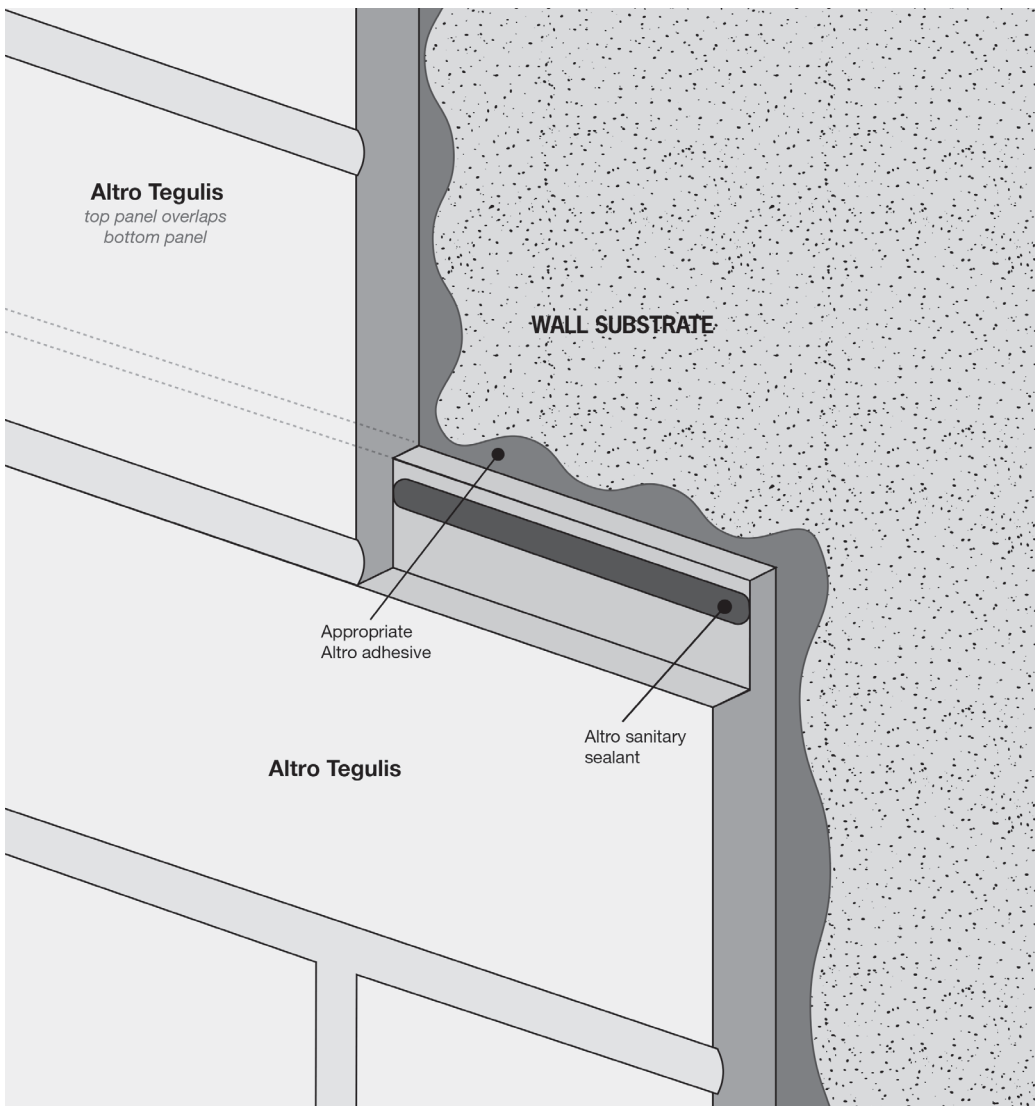

Altro Tegulis™ half-lap installation detail

Codes

AltroFix W157

AltroFix W157 1-part adhesive (not recommended for wet environments).

AltroFix W139

AltroFix W139 2-part adhesive.

For further information or technical advice
tel: 01462 707600
email: enquiries@altro.com or www.altro.com