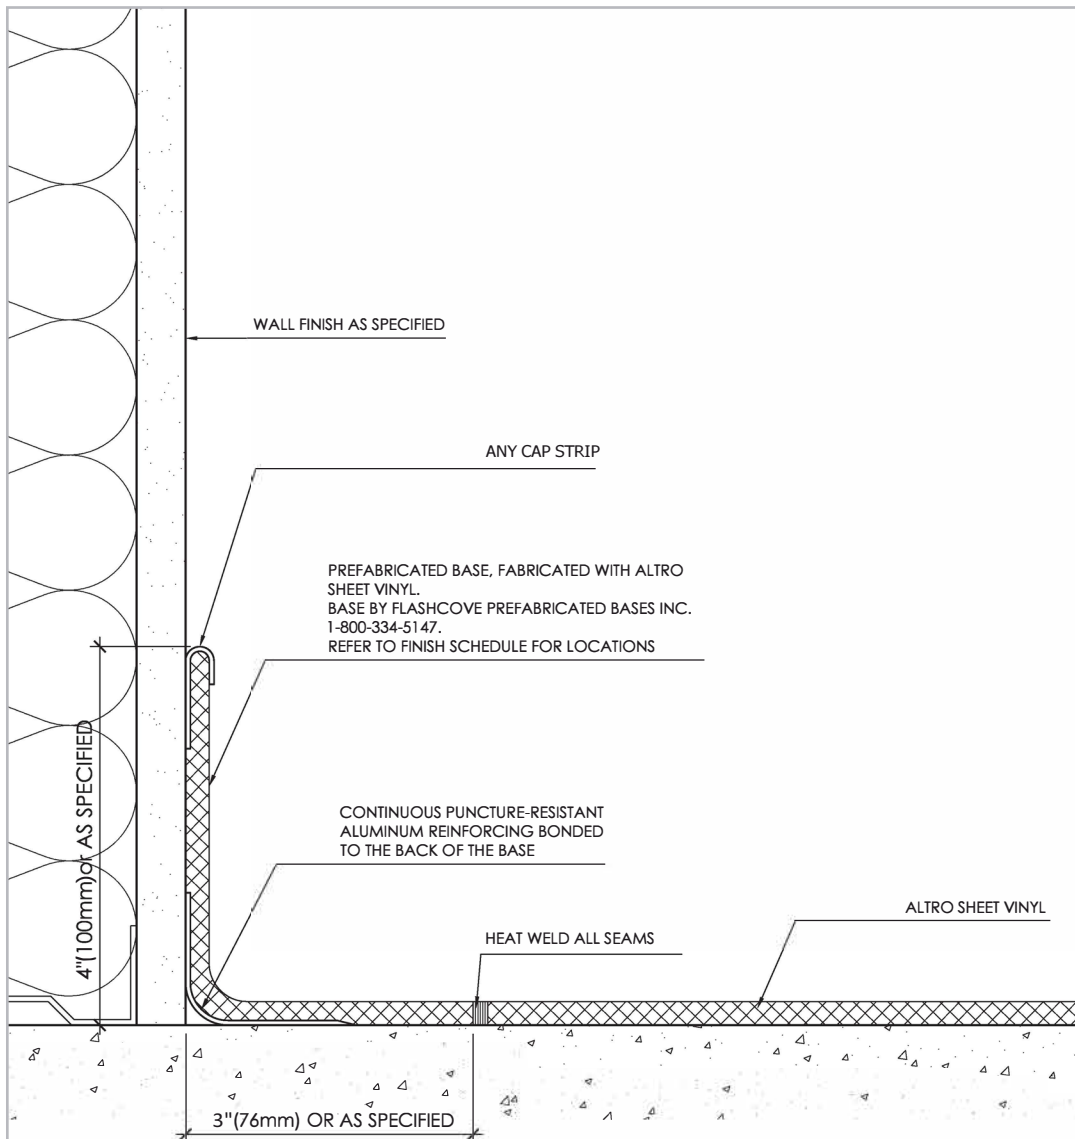

FlashCove™ prefabricated cove base

Installing prefabricated flashcoving to Altro sheet vinyl

FlashCove can be made using any type, color or pattern of Altro sheet flooring to match or contrast with your primary flooring material. It can also be used with any type of resilient or metal cap strip including stainless steel cap strips.