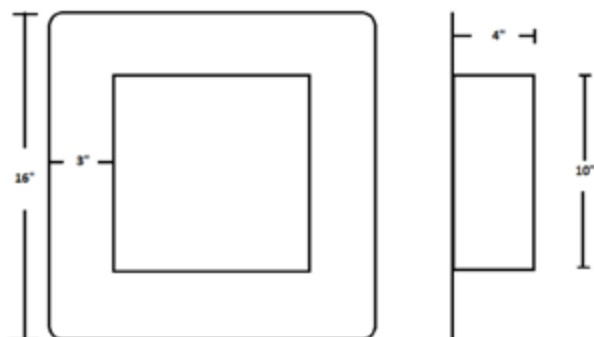

# Altro Whiterock™ Recessed Shelf A900

Now you can have an integrated shower insert to match Altro Whiterock panels. The factory formed hygienic insert can be welded directly to panels, offering a water-tight, rust-proof shelf for your shower toiletries.

## Dimensions

<b>Total Size</b>	16" x 16" (406mm x 406mm)
<b>Recessed Size</b>	10" x 10" (254mm x 254mm)
<b>Depth</b>	4" (102mm)
<b>Thickness</b>	0.09" (2.3mm)
<b>Weight</b>	2 lbs (0.9 kg)