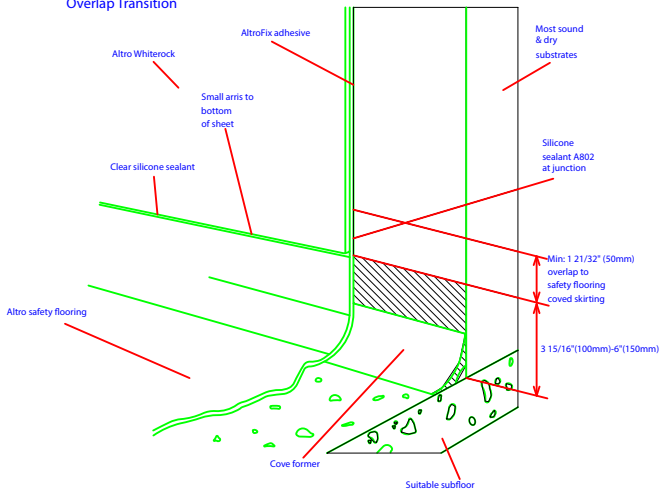

sealed with silicone sealant at the overlap junction, Clear silicone to bottom of sheet.

Overlap Transition

Altro Whiterock to Altro Safety Flooring Overlap Transition

discover [altro.com](https://www.altro.com)