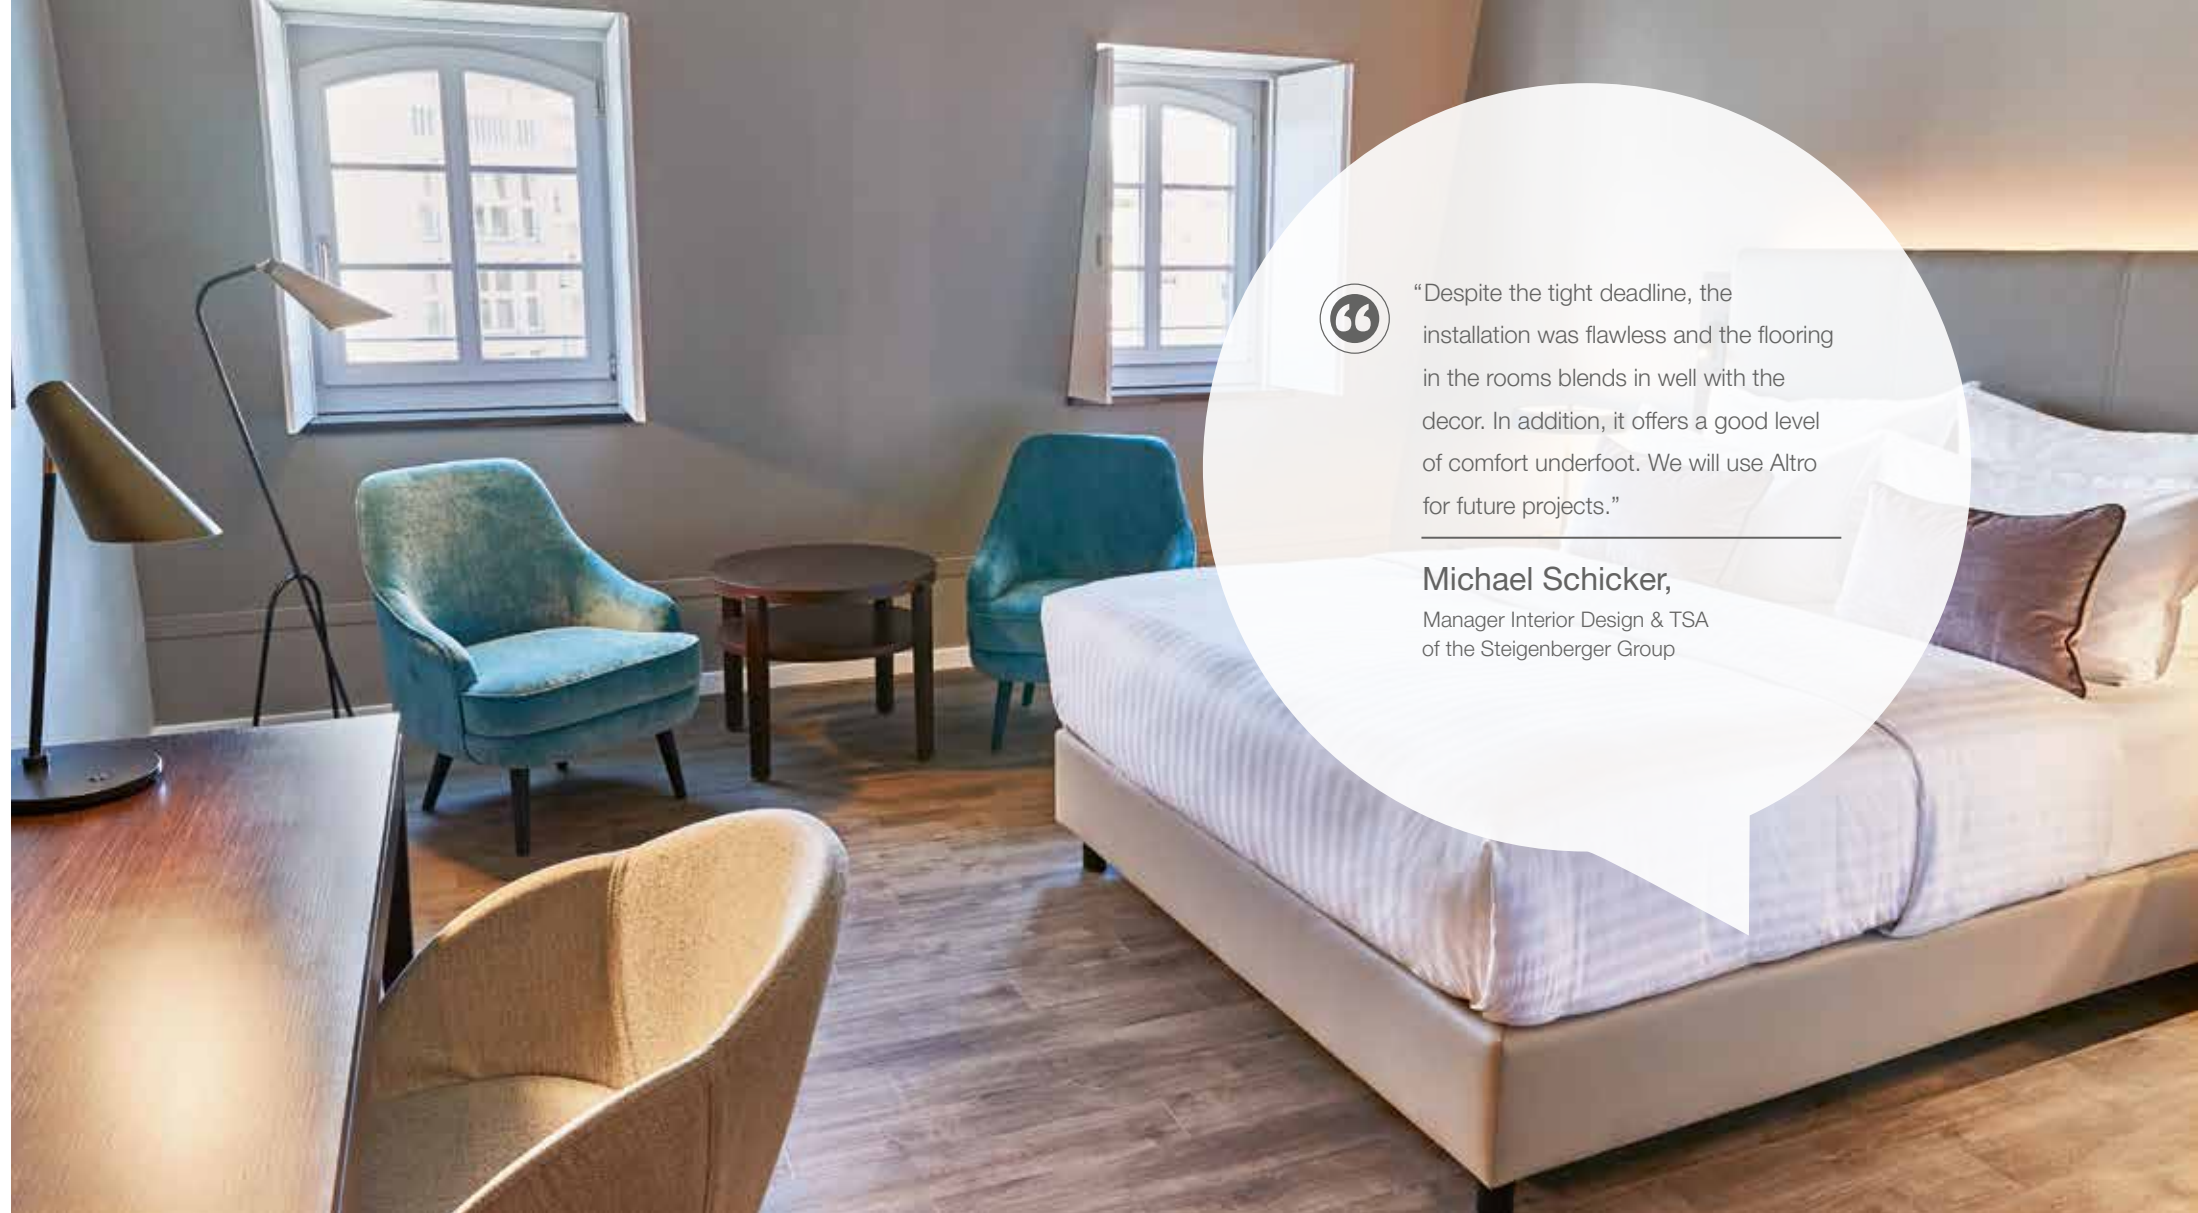

Steigenberger Hotel de Saxe, Germany

Where history and modern life
come together

Issue

Guests of the Hotel Steigenberger de Saxe on the historic Neumarkt in Dresden, are within walking distance of the city's most popular attractions.

The hotel took the decision to replace the carpets in 186 rooms and suites with wood-look flooring. The prerequisite was for the new floor to suit the aesthetic and practical needs of the hotel, including design, feel and sound reduction. Only high-quality materials were used in the renovation, some of which were combined with existing furniture, resulting in a creative mix of materials.

Approach

After setting up a test room, the decision was made to use Altro Ensemble modular flooring in a 125 x 1000 mm plank size.

In addition to impact sound reduction, the natural look and feel were crucial in selecting the floor. "That's why we chose Altro Ensemble, because it combines design with functionality. It's lifelike wood-look fits perfectly with the furnishings, and it provides impact sound reduction of 15 decibels." said Michael Schicker, Manager Interior Design & TSA of the Steigenberger Group.

Solution

With its high impact sound insulation, Altro Ensemble is ideal for use in high-traffic areas where aesthetics are important. Its 15dB impact sound reduction reduces noise, helping improve wellbeing in busy environments.

"Despite the tight deadline, the installation was flawless and the flooring in the rooms blends in well with the decor. In addition, it offers a good level of comfort underfoot. We will use Altro for future projects."

Michael Schicker,

Manager Interior Design & TSA
of the Steigenberger Group