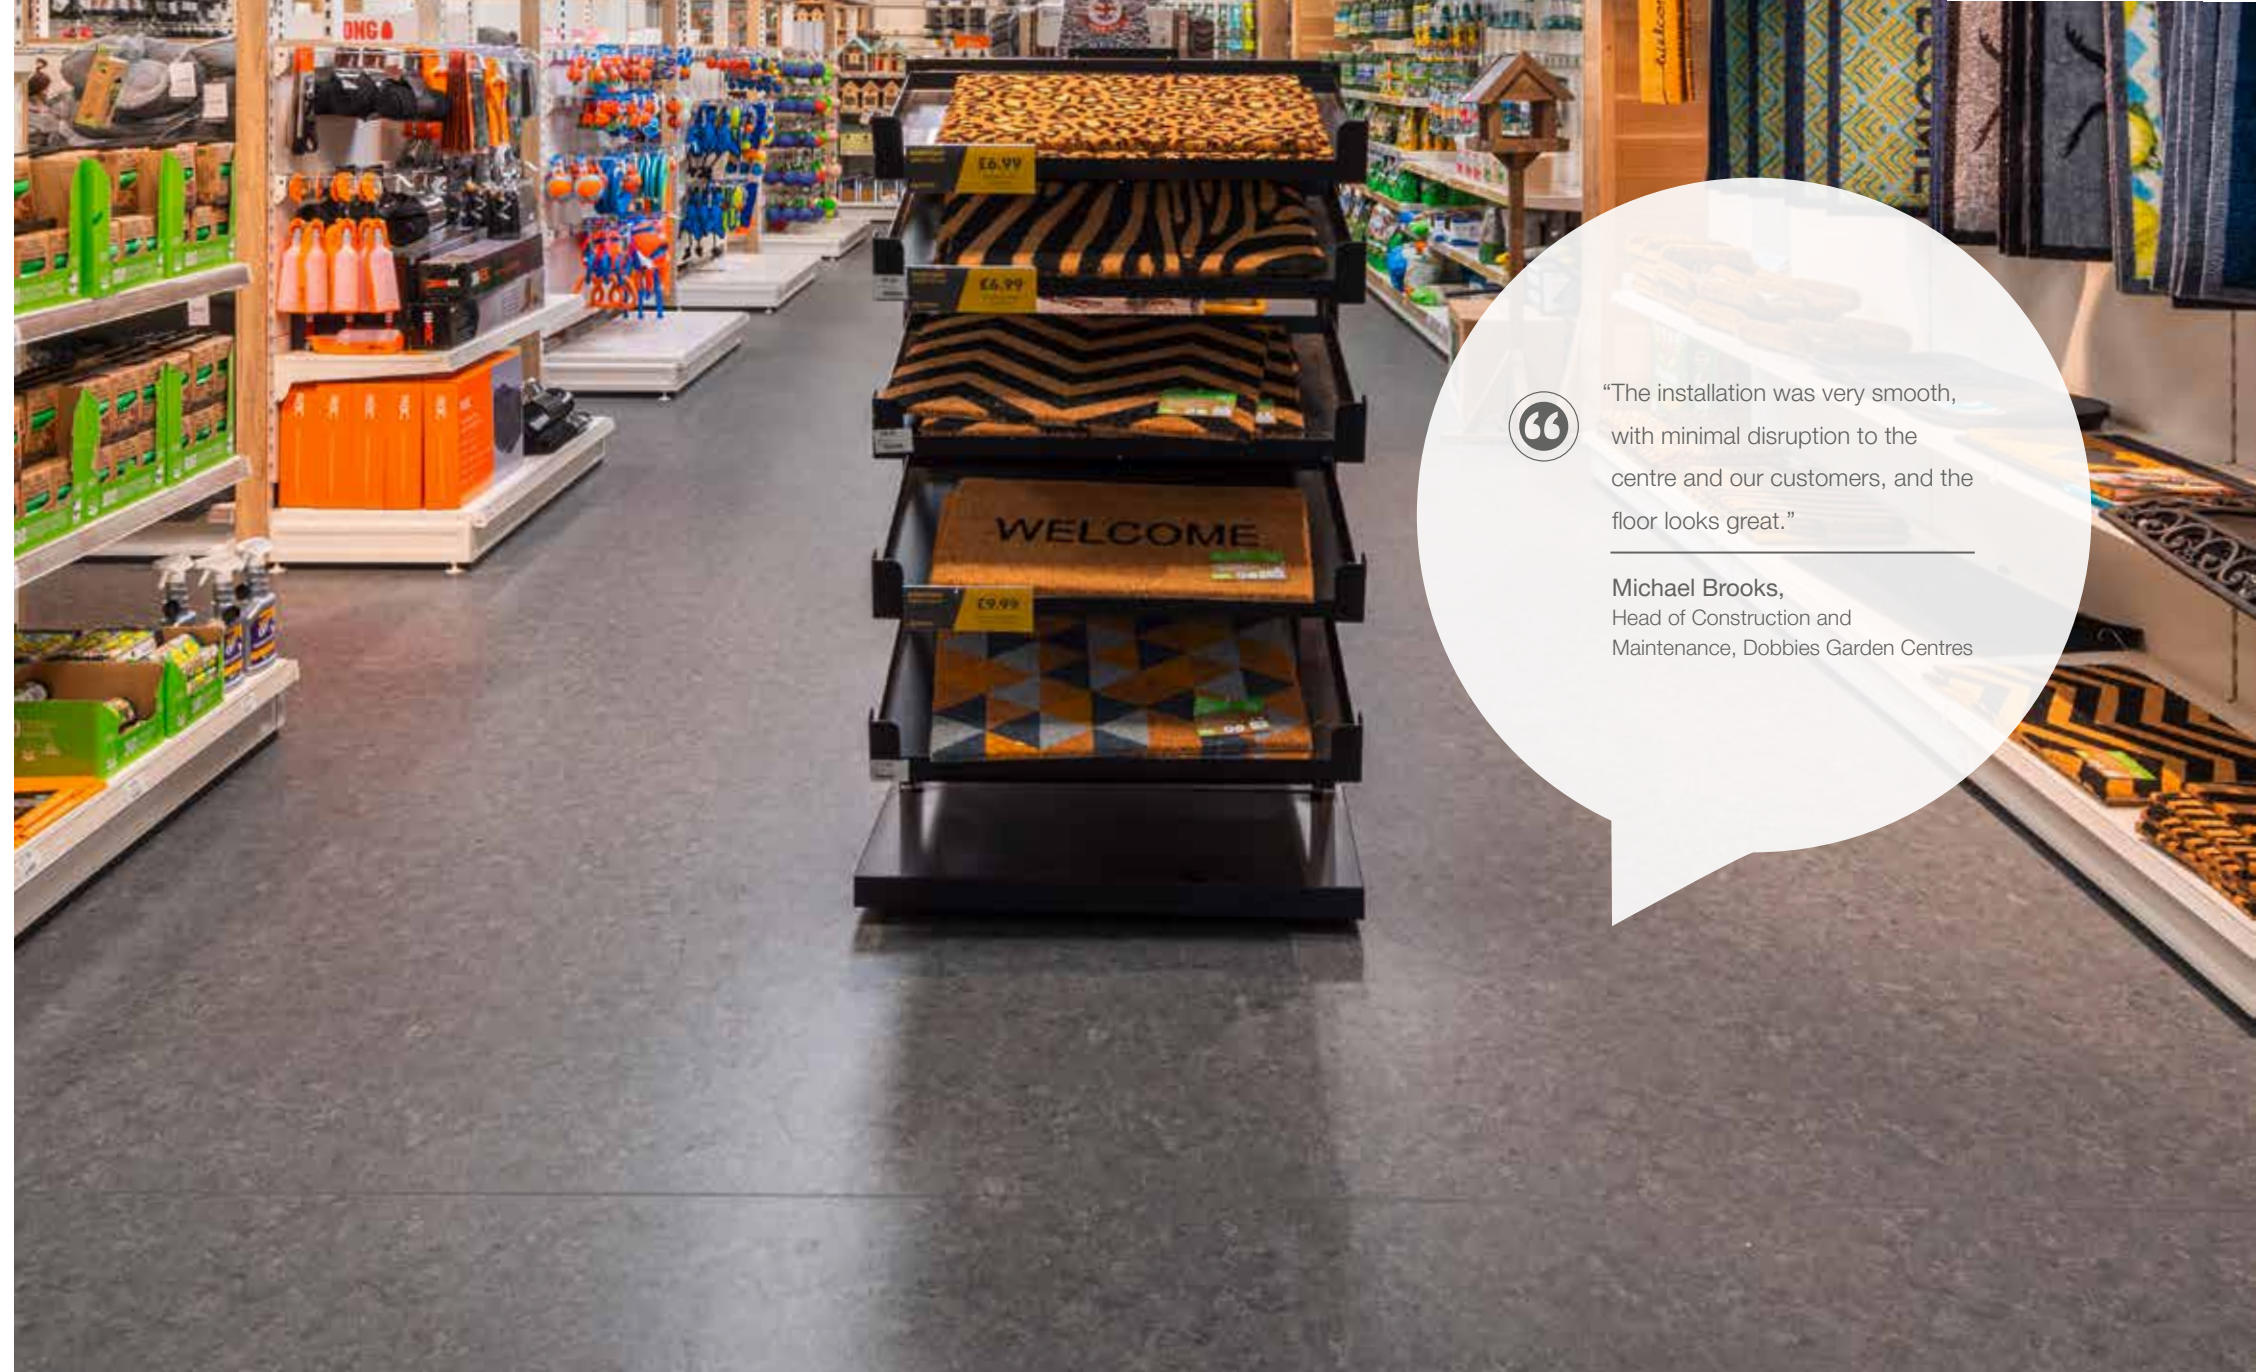

## Dobbies Garden Centres, Huddersfield

Nature inspired aesthetics  
and safety for customers

"The installation was very smooth,  
with minimal disruption to the  
centre and our customers, and the  
floor looks great."

### Issue

Dobbies Garden Centres welcome two and four-legged customers into Pet Corner at their Huddersfield centre, providing a challenge for any floor. With wet paws and floors comes the risk of a slip, so a safety floor with natural aesthetics was required when the centre was undergoing a recent refurbishment.