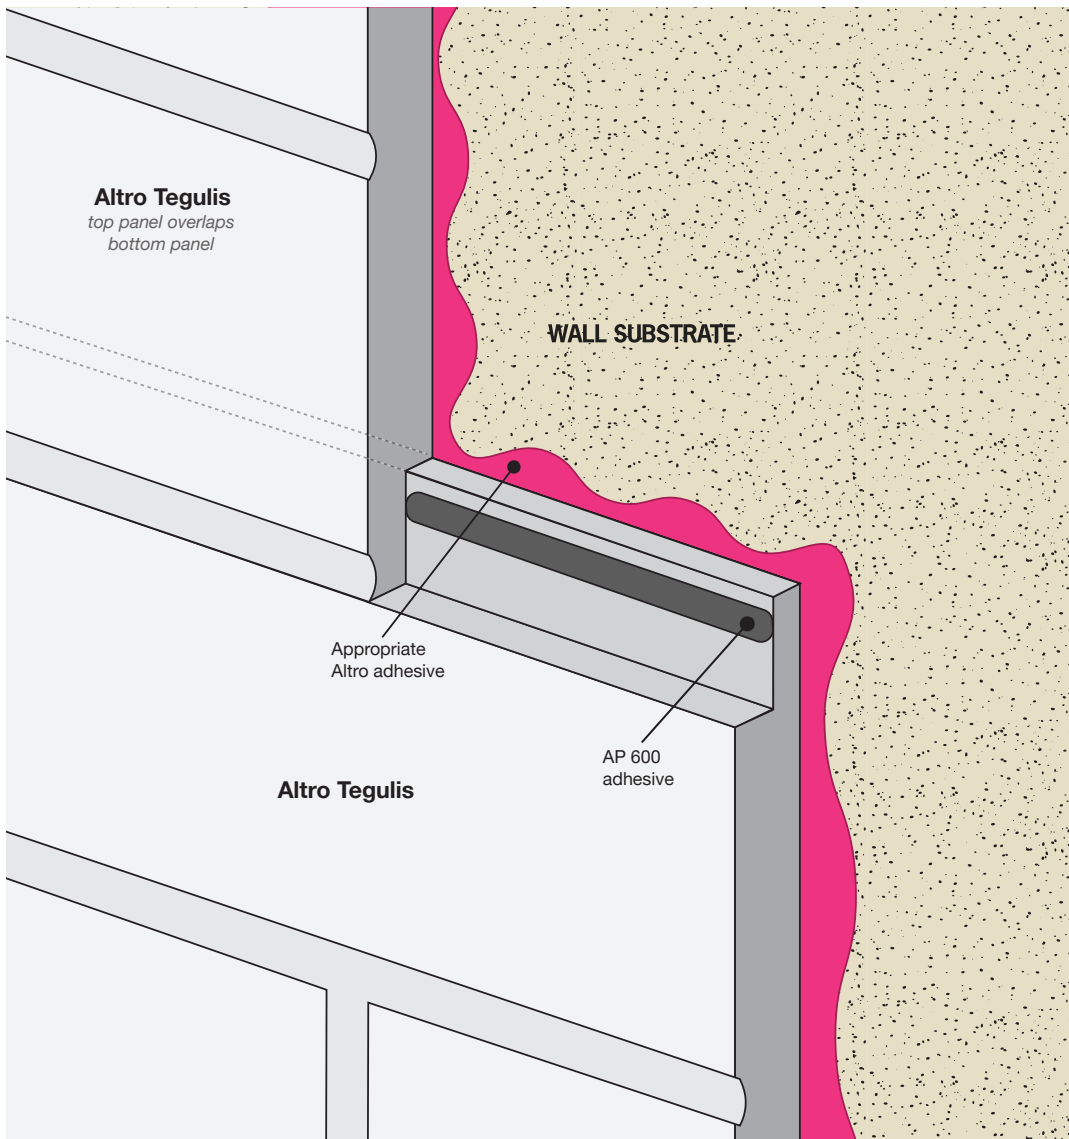

Altro Tegulis half-lap installation detail

updated 01/12/2021

CODES

W157

Altro W157 1-part adhesive
(not recommended for wet environments)

W39

Altro W39 2-part adhesive

AP600

MS-polymer based adhesive sealant