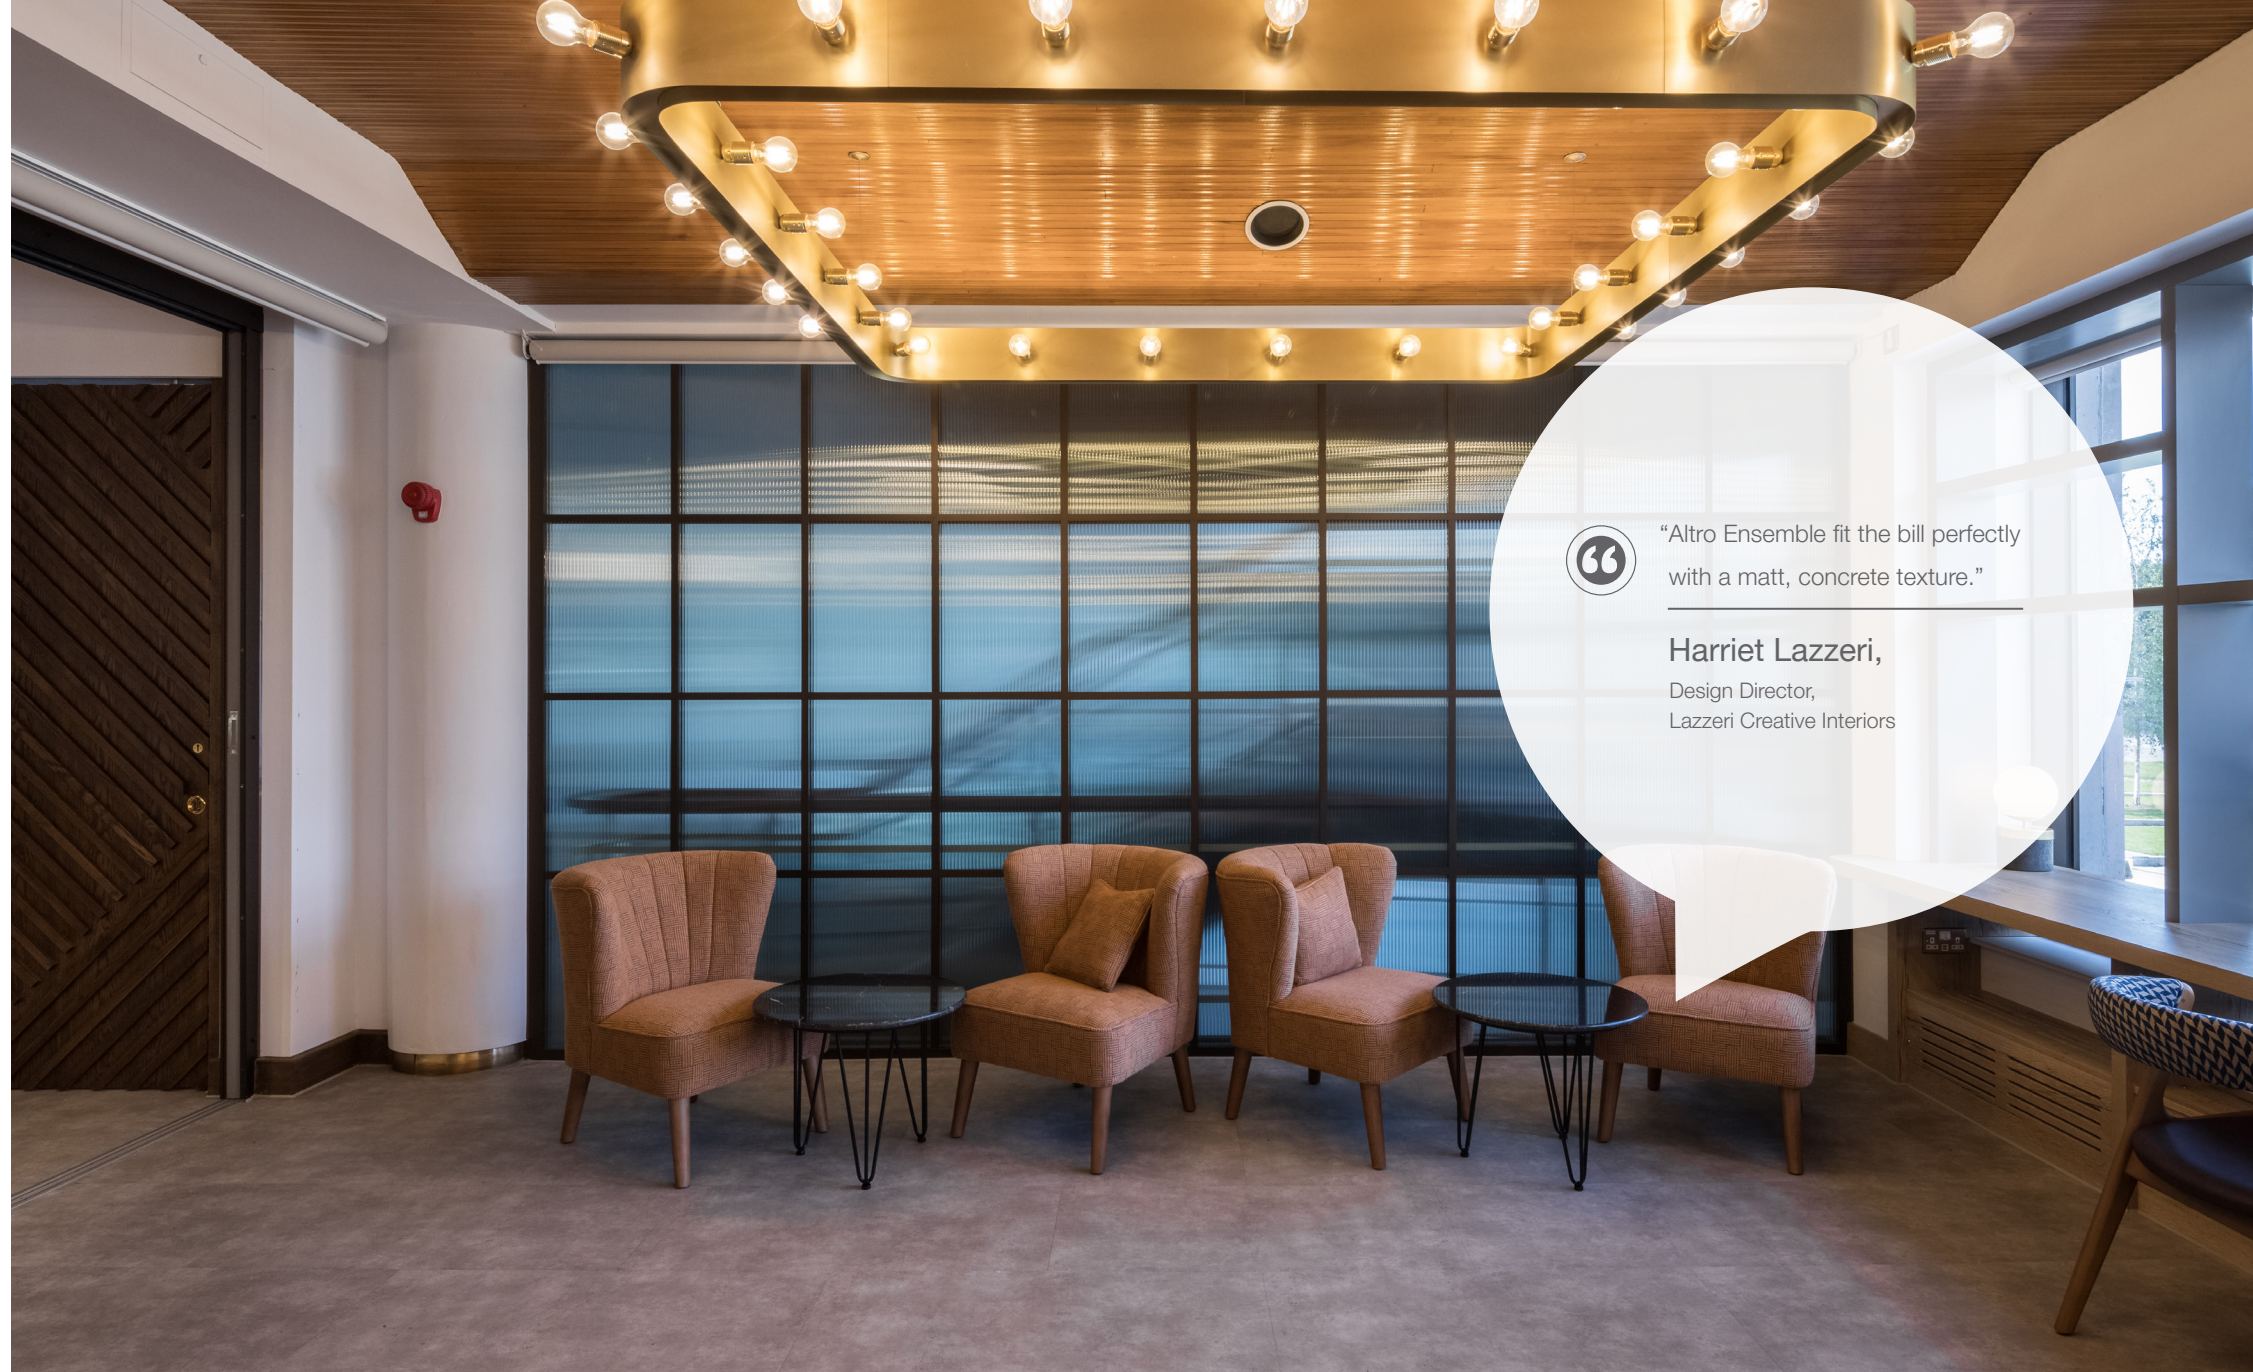

altro

The Belgrade Theatre, Coventry

Altro provides theatrical
production at historic theatre

“Altro Ensemble fit the bill perfectly
with a matt, concrete texture.”

Harriet Lazzeri,
Design Director,
Lazzeri Creative Interiors