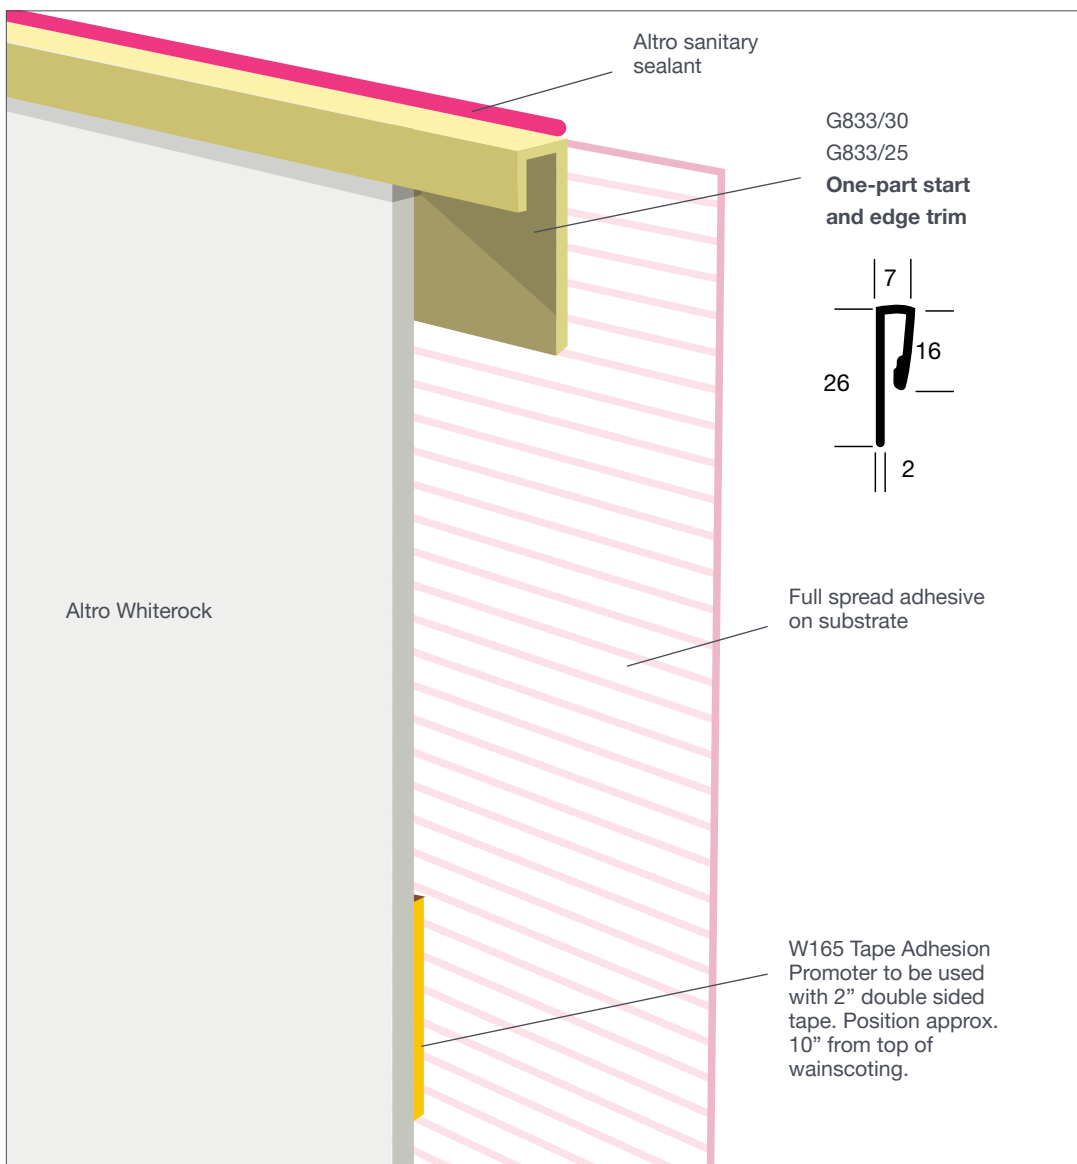

Terminating Altro Whiterock used as wainscoting with a start and edge trim

CODES

- G833/30
- G833/25
- One-part start and edge trim
- A803
- Altro sanitary sealant
- W165
- Tape Adhesion promoter
- A815
- Double sided tape