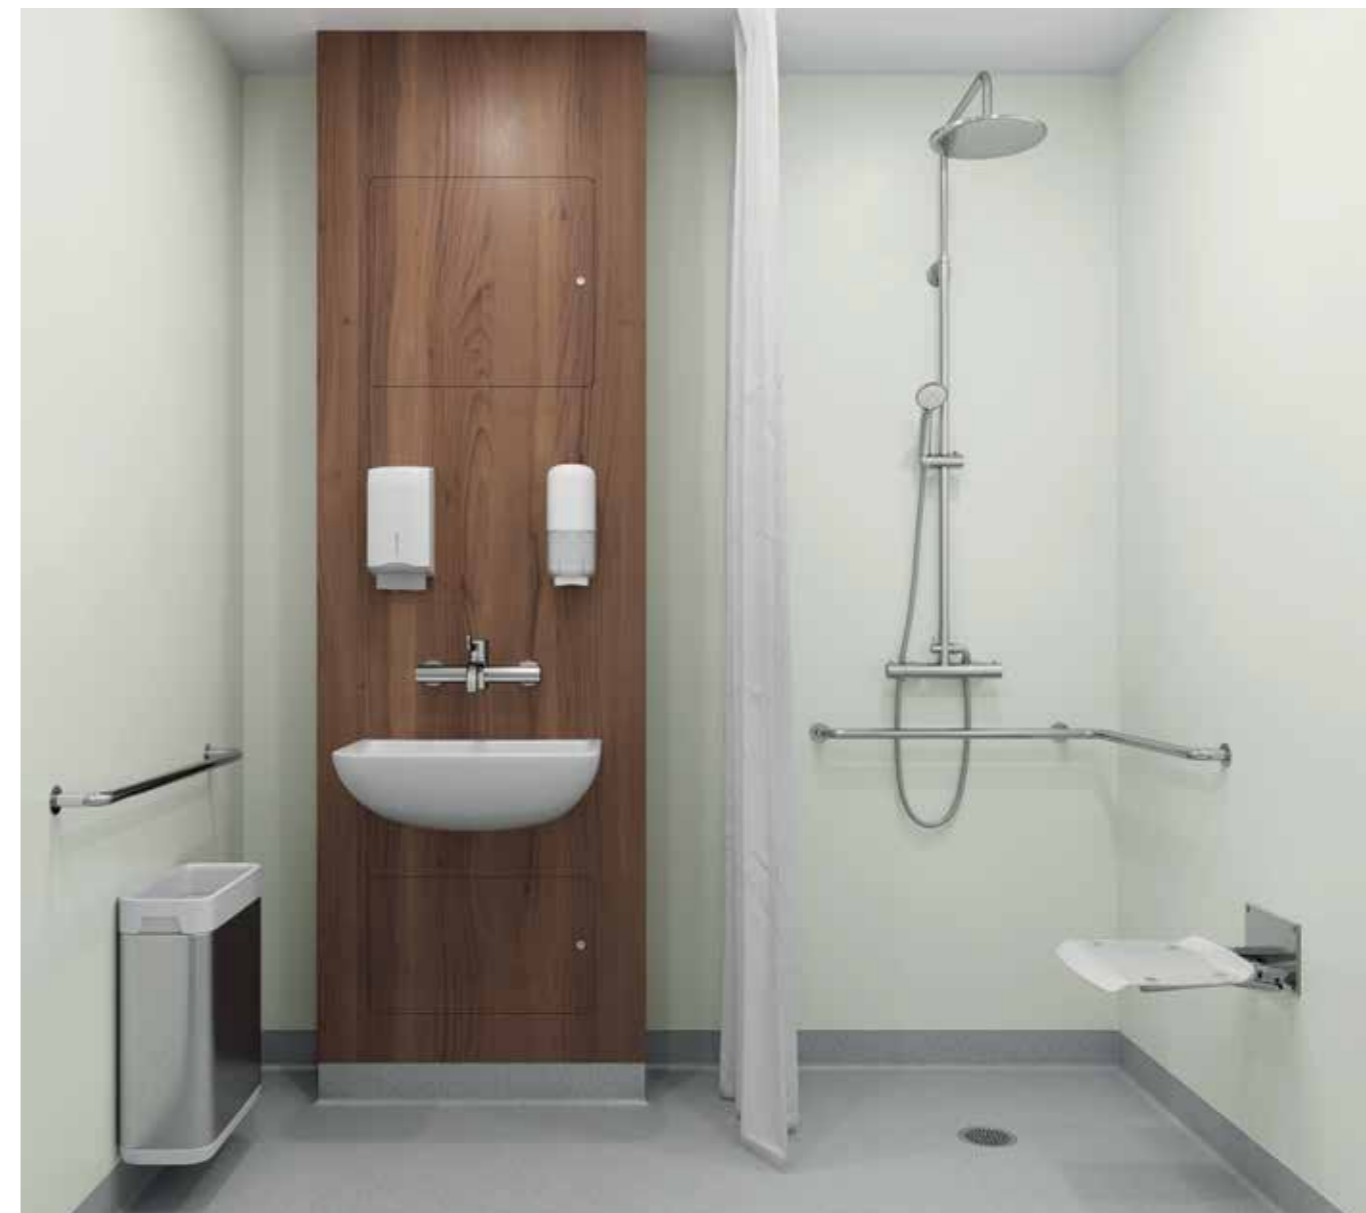

Wet room - colour scheme 10

1. Altro Aquarius™ | Cygnet | LRV 46, 2. Altro Whiterock Satins™ | Spa | LRV 81,
3. Altro Whiterock™ wall designs | Rich Woodgrain | LRV 14

While our designs highlight Altro walls and floors with a 30-point LRV difference, we recommend taking care with your choice of ceiling and accessory colours, including grab rails, to ensure a fully accessible environment.