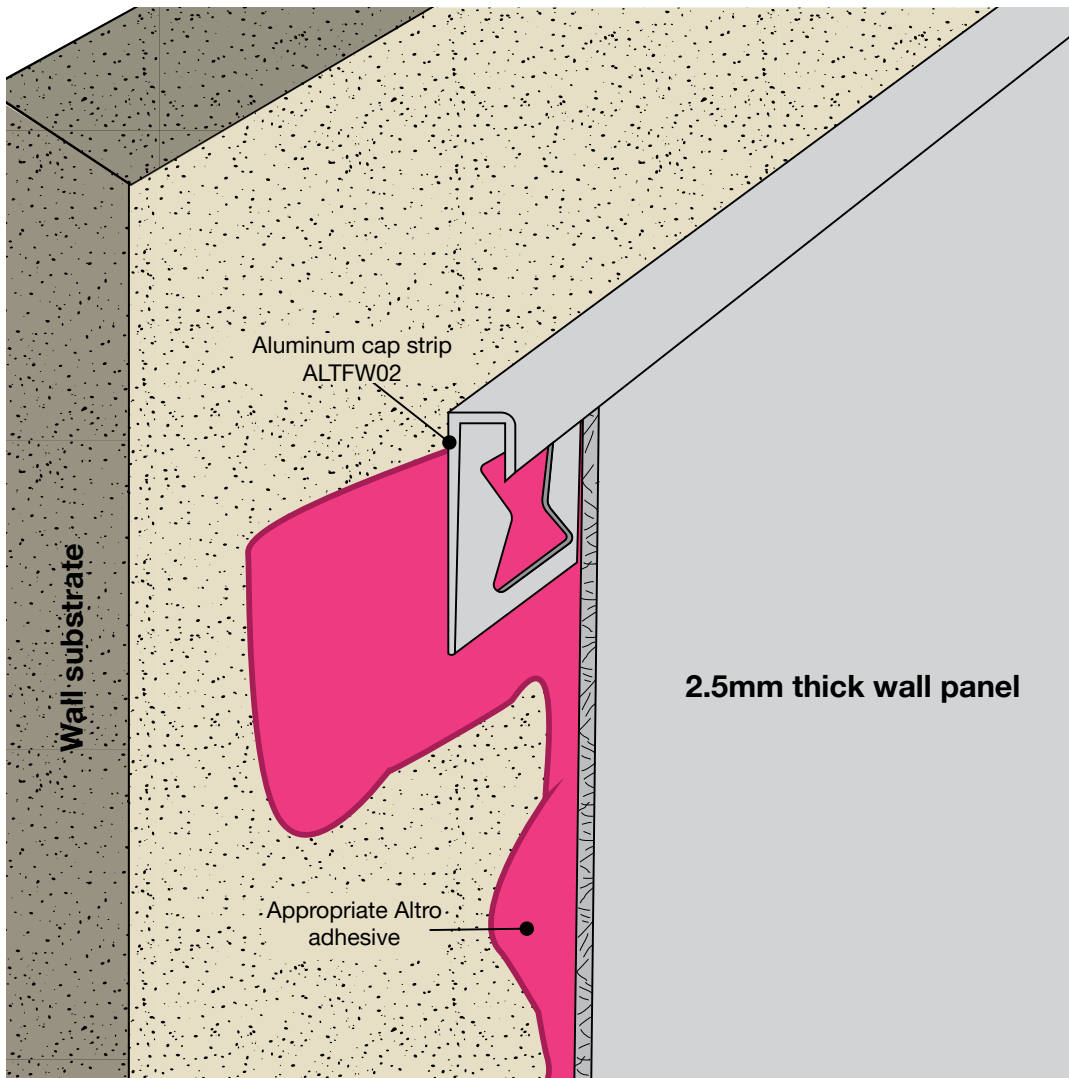

altro

Aluminum cap strip for use with 2mm-2.5mm thick floors + walls

Walls: Altro Whiterock, AW Matte, AW Chameleon, Altro Puresentials, AW wall designs, AW PopArt, AW Digiclad, Altro Tegulis, AW Whiteboard | Floors: Altro Classic 25, Altro Aquarius, Altro Reliance 25, Altro Tungsten, Altro Promenade, Altro Walkway 20, Altro XpressLay, Altro Cantata, Altro Wood, Altro Wood adhesive-free, Altro Operetta, Altro Symphonia

updated 06/15/2023

CODES

ALTFW02

Aluminum cap strip for 2mm-2.5mm floors + walls.

W157

Altro W157 1-part adhesive (not recommended for wet environments).

W39

Altro W39 2-part adhesive.

Please note: These trims all come with a perforated notched backing so it can be cut on site for necessary bending.

ALTFW02 Dimensions diagram

Aluminum cap strip for use with 2mm-2.5mm thick floors + walls