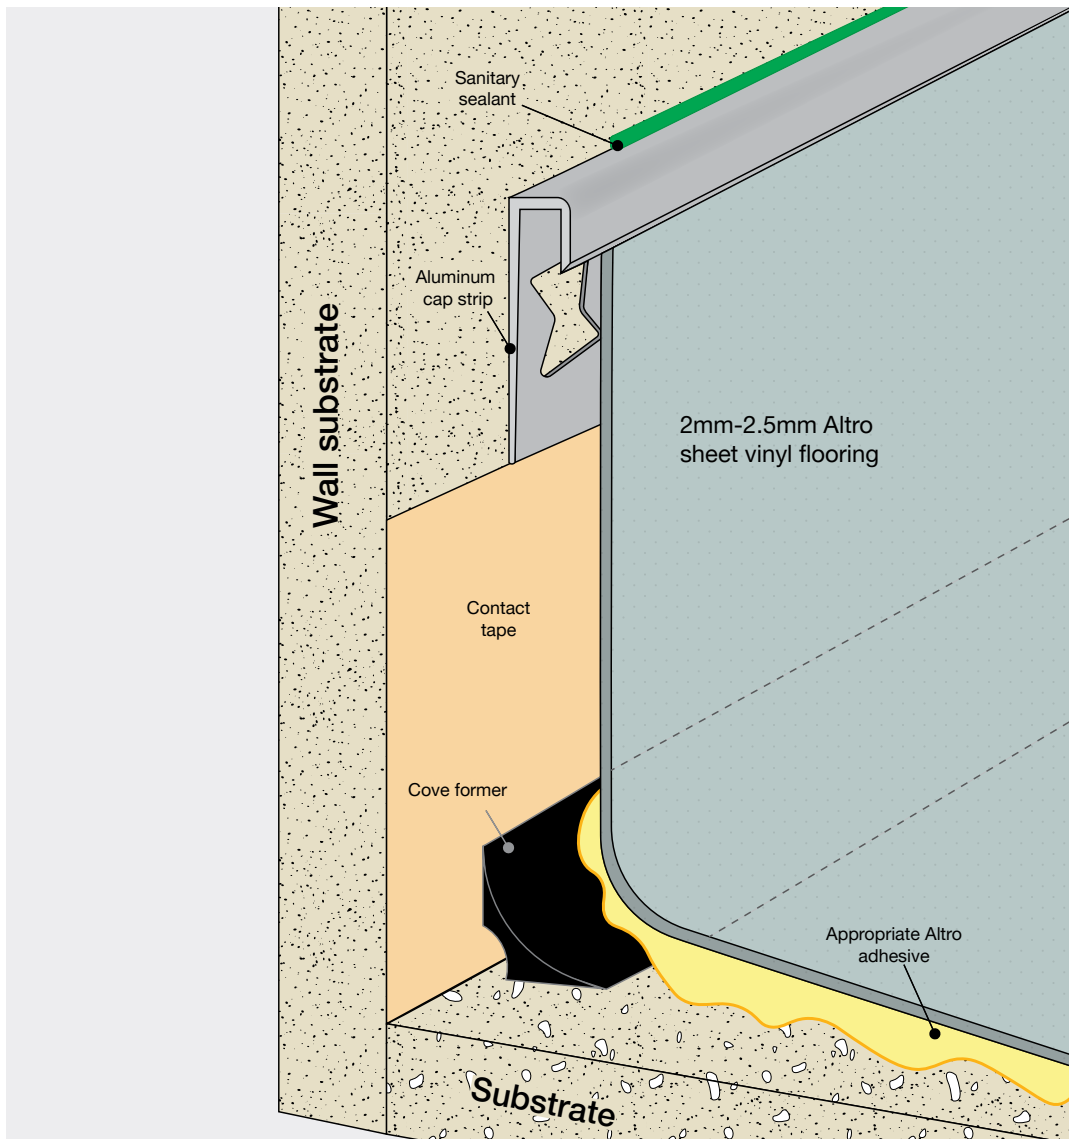

Please note: These trims all come with a perforated notched backing so it can be cut on site for necessary bending.

ALTFW02 Dimensions diagram

Aluminum cap strip for use with 2mm-2.5mm thick floors + walls

updated 06/15/2023

CODES

ALTWF02

Aluminum cap strip for 2mm-2.5mm floors + walls.

Please note: These trims all come with a perforated notched backing so it can be cut on site for necessary bending.

ALTWF02 Dimensions diagram