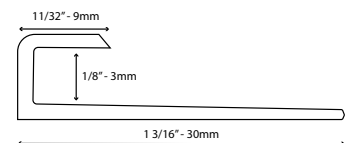

updated 06/15/2023

CODES

ALTFW02

Aluminum cap strip for 2mm-2.5mm floors + walls.

W157

Altro W157 1-part adhesive (not recommended for wet environments).

W39

Altro W39 2-part adhesive.

Please note: These trims all come with a perforated notched backing so it can be cut on site for necessary bending.

ALTFW02 Dimensions diagram

Aluminum cap strip for use with 2mm-2.5mm thick floors + walls