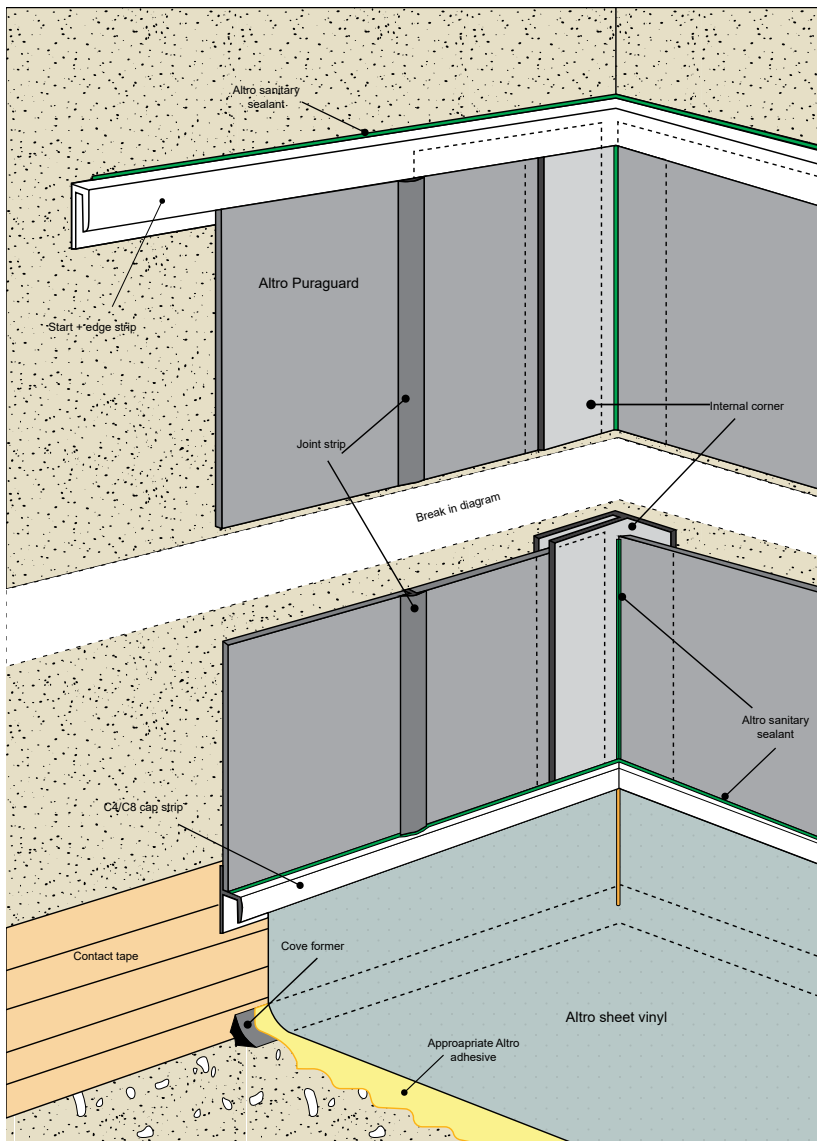

Altro Puraguard internal corner detail

Joints strips, start + edge trim, and cap strip

CODES

G733/30/*

1-Part start and edge trim

G731

One-part joint strip

C8

C8 Cap tile strip

C4

C4 Cap tile strip

A803

Altro sanitary sealant

Note: The A826 Internal/external corner trim can be installed in front of the panel, however, if the wall is not square then the corner trim may not sit flush against the panel.