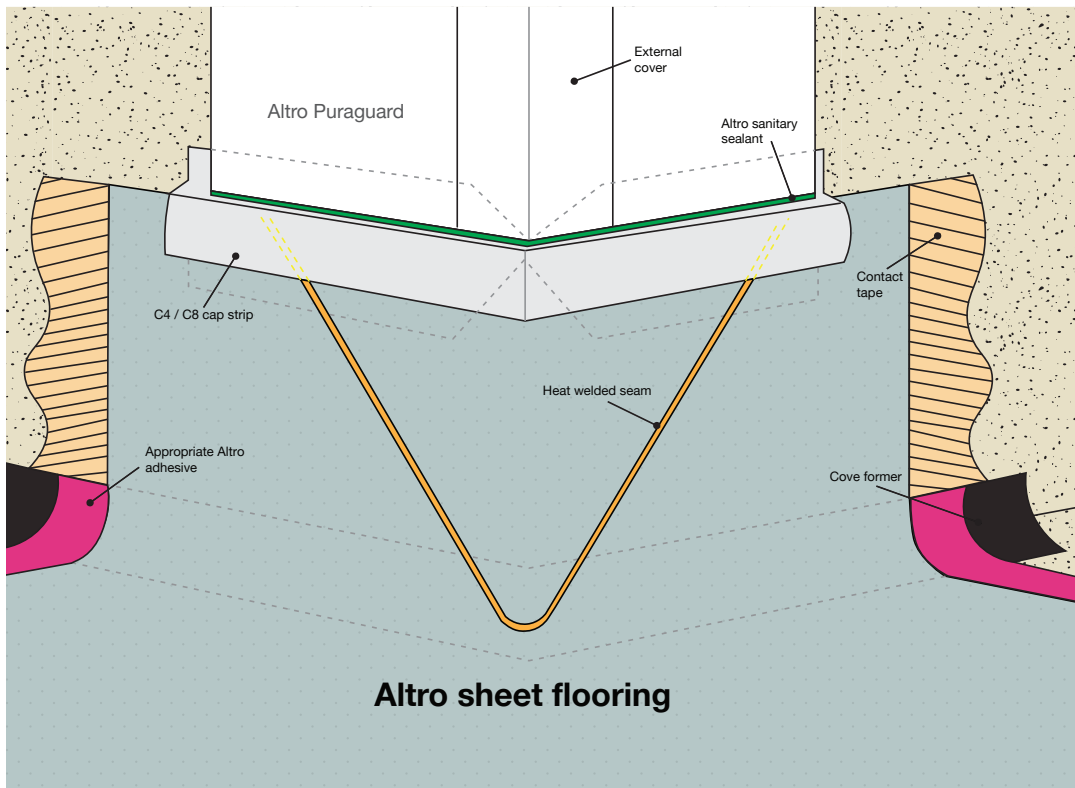

altro

External v-plug/butterfly corner

Detail of a C4/C8 cap strip

updated 08/14/20

CODES

C4 cap strip

Pliable vinyl "h" shaped transition cap w/4mm shelf.

CF 20R

Cove stick for 2.0mm - 2.5mm thick flooring.

CF 38R

Cove stick for 2.0mm - 4.0mm thick flooring.