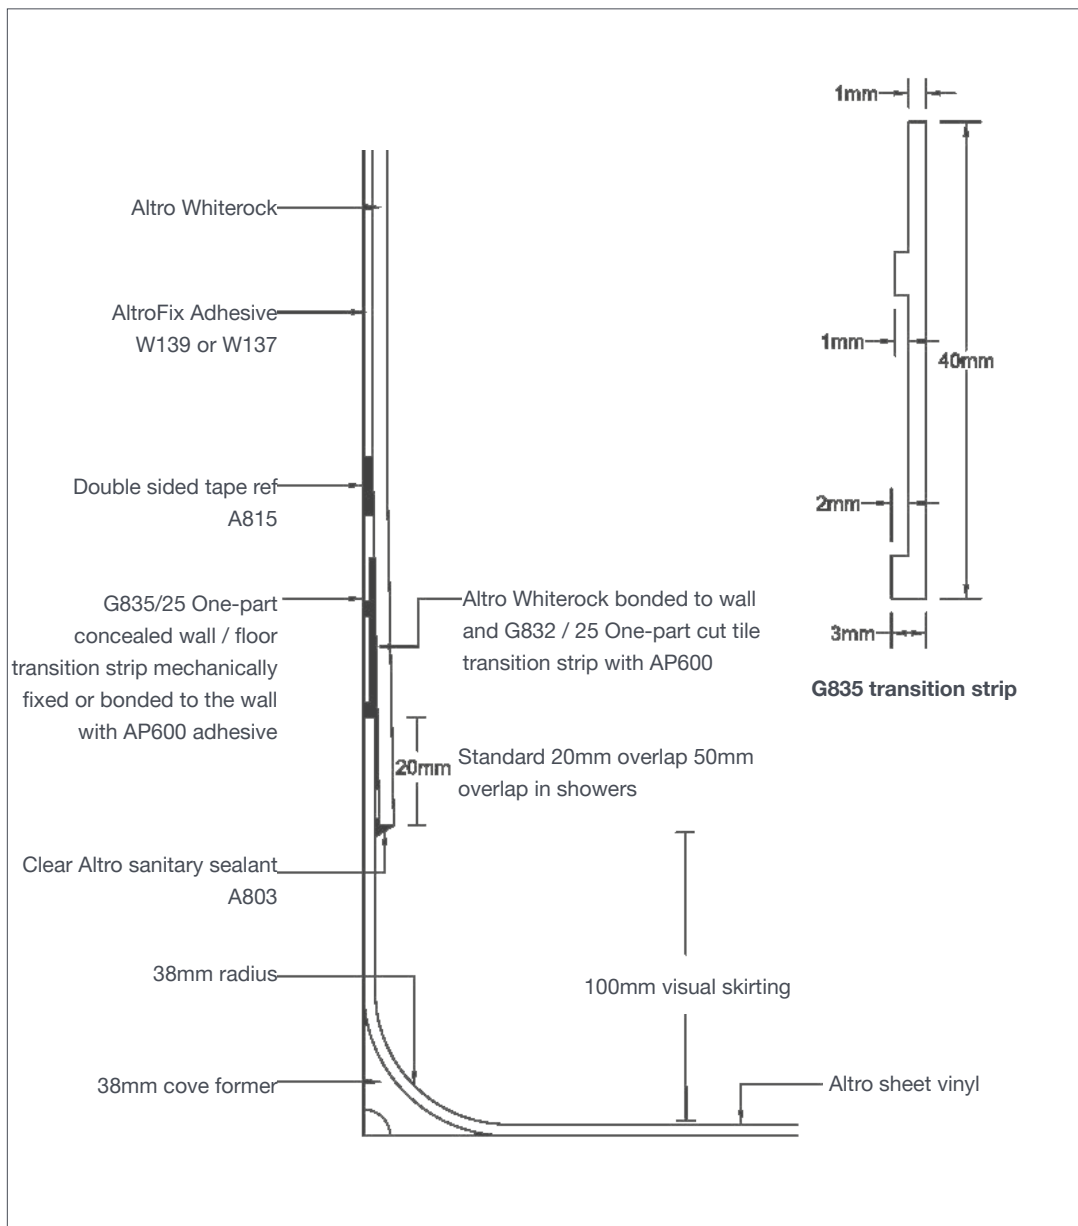

altro

One-part concealed transition strip

CODES

G835 / 25
One-part concealed
transition strip

A803
Altro sanitary sealant

G832 / 25
Two-part cut tile
transition strip