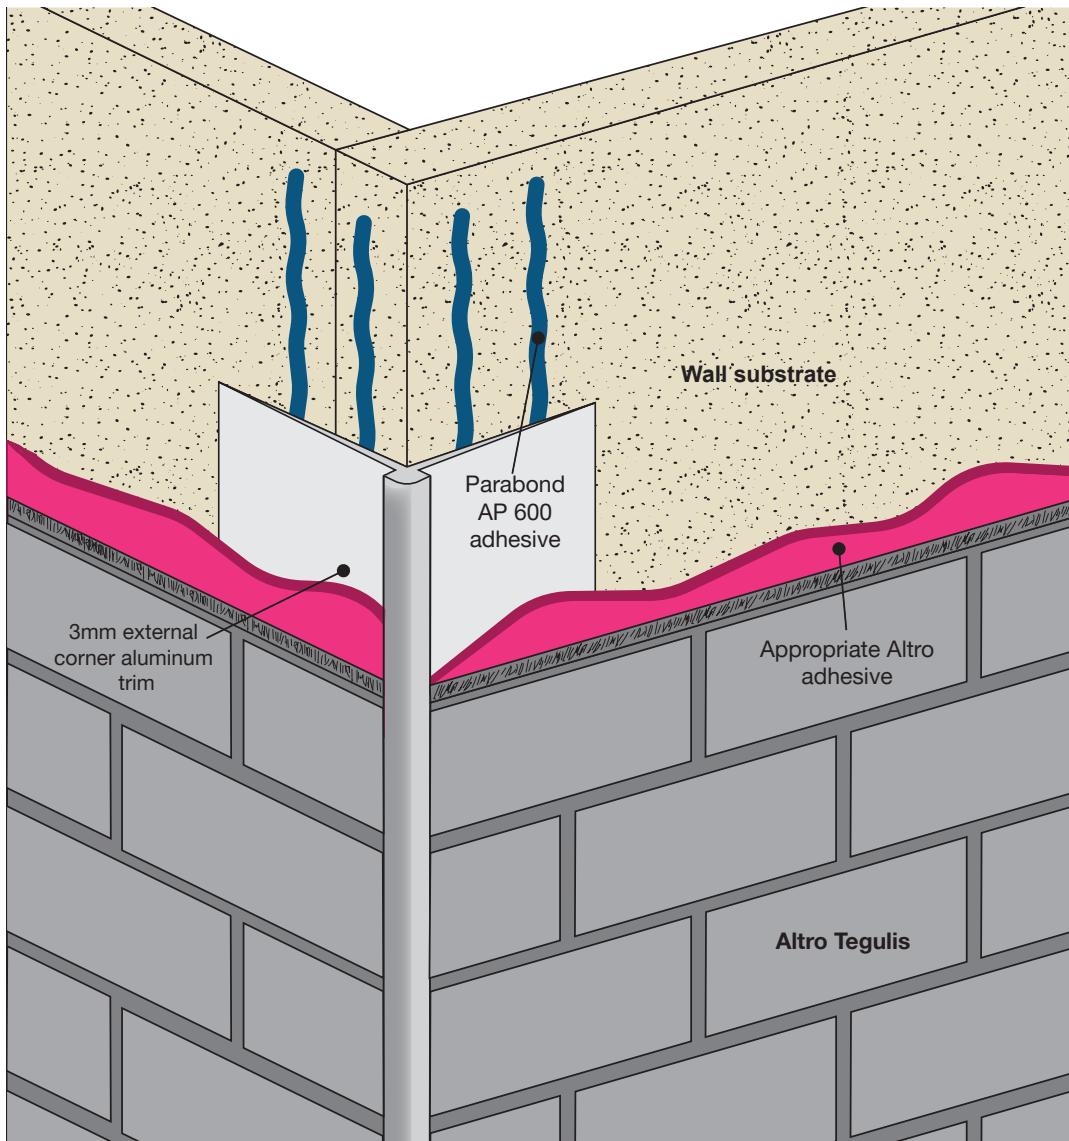

Altro Tegulis external corner trim detail

updated 02/25/2021

CODES

W157

Altro W157 1-part adhesive
(not recommended for wet environments)

W39

Altro W39 2-part adhesive

AP600

Parabond MS-polymer based adhesive

Note: 3mm external corner aluminum trim is sourced from others