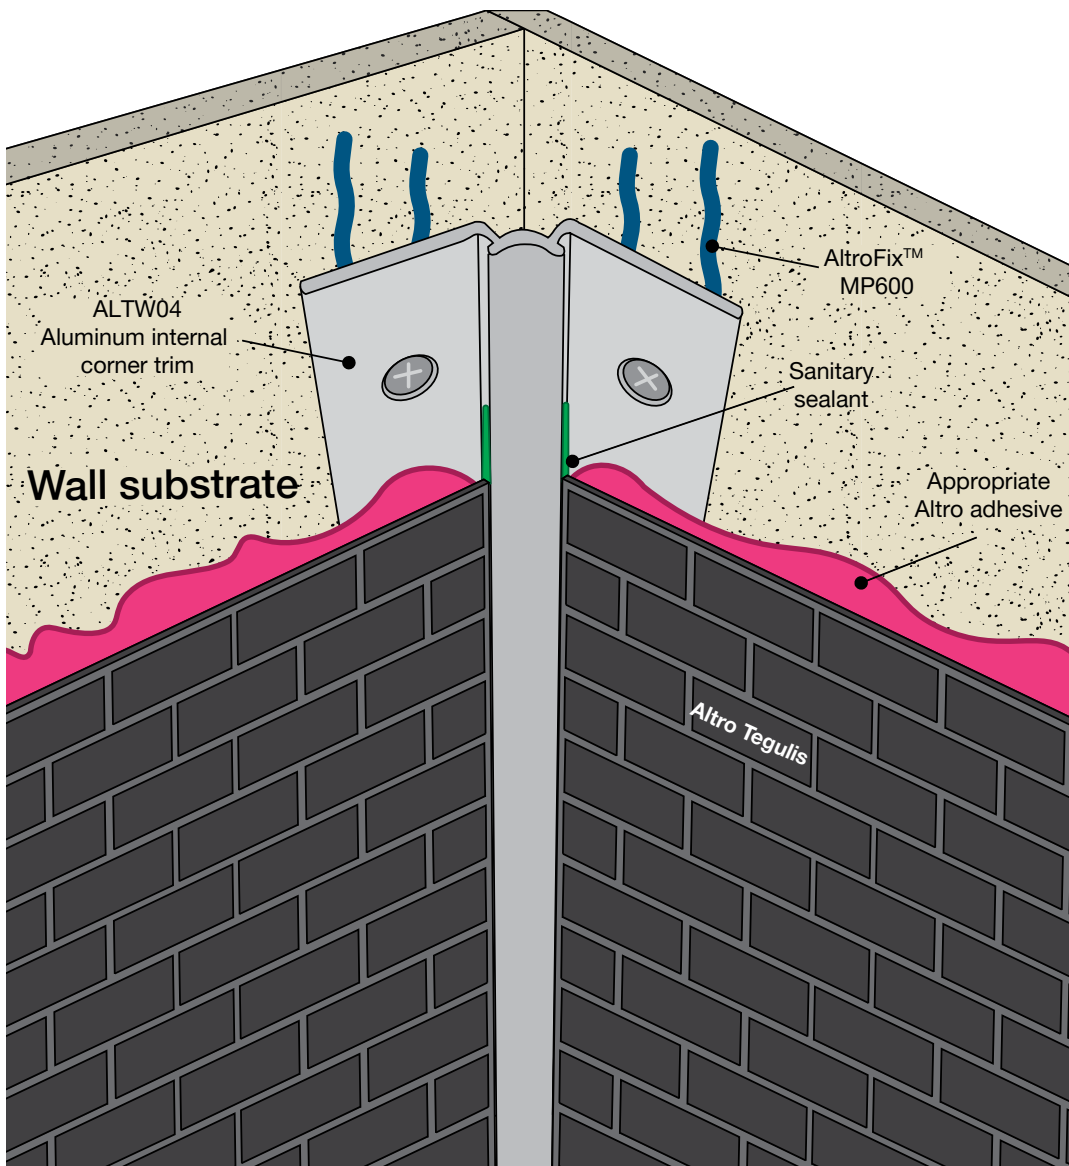

# Aluminum internal corner trim for use with Altro Tegulis

updated 11/01/2023

## CODES

ALTW04

Aluminum internal corner trim

For wall panels

W157

Altro W157 1-part adhesive  
(not recommended for wet environments)

W39

Altro W39 2-part adhesive

AltroFix™ MP600

MS-polymer adhesive

**Please note:** These trims all come with a perforated notched backing so it can be cut on site for necessary bending.