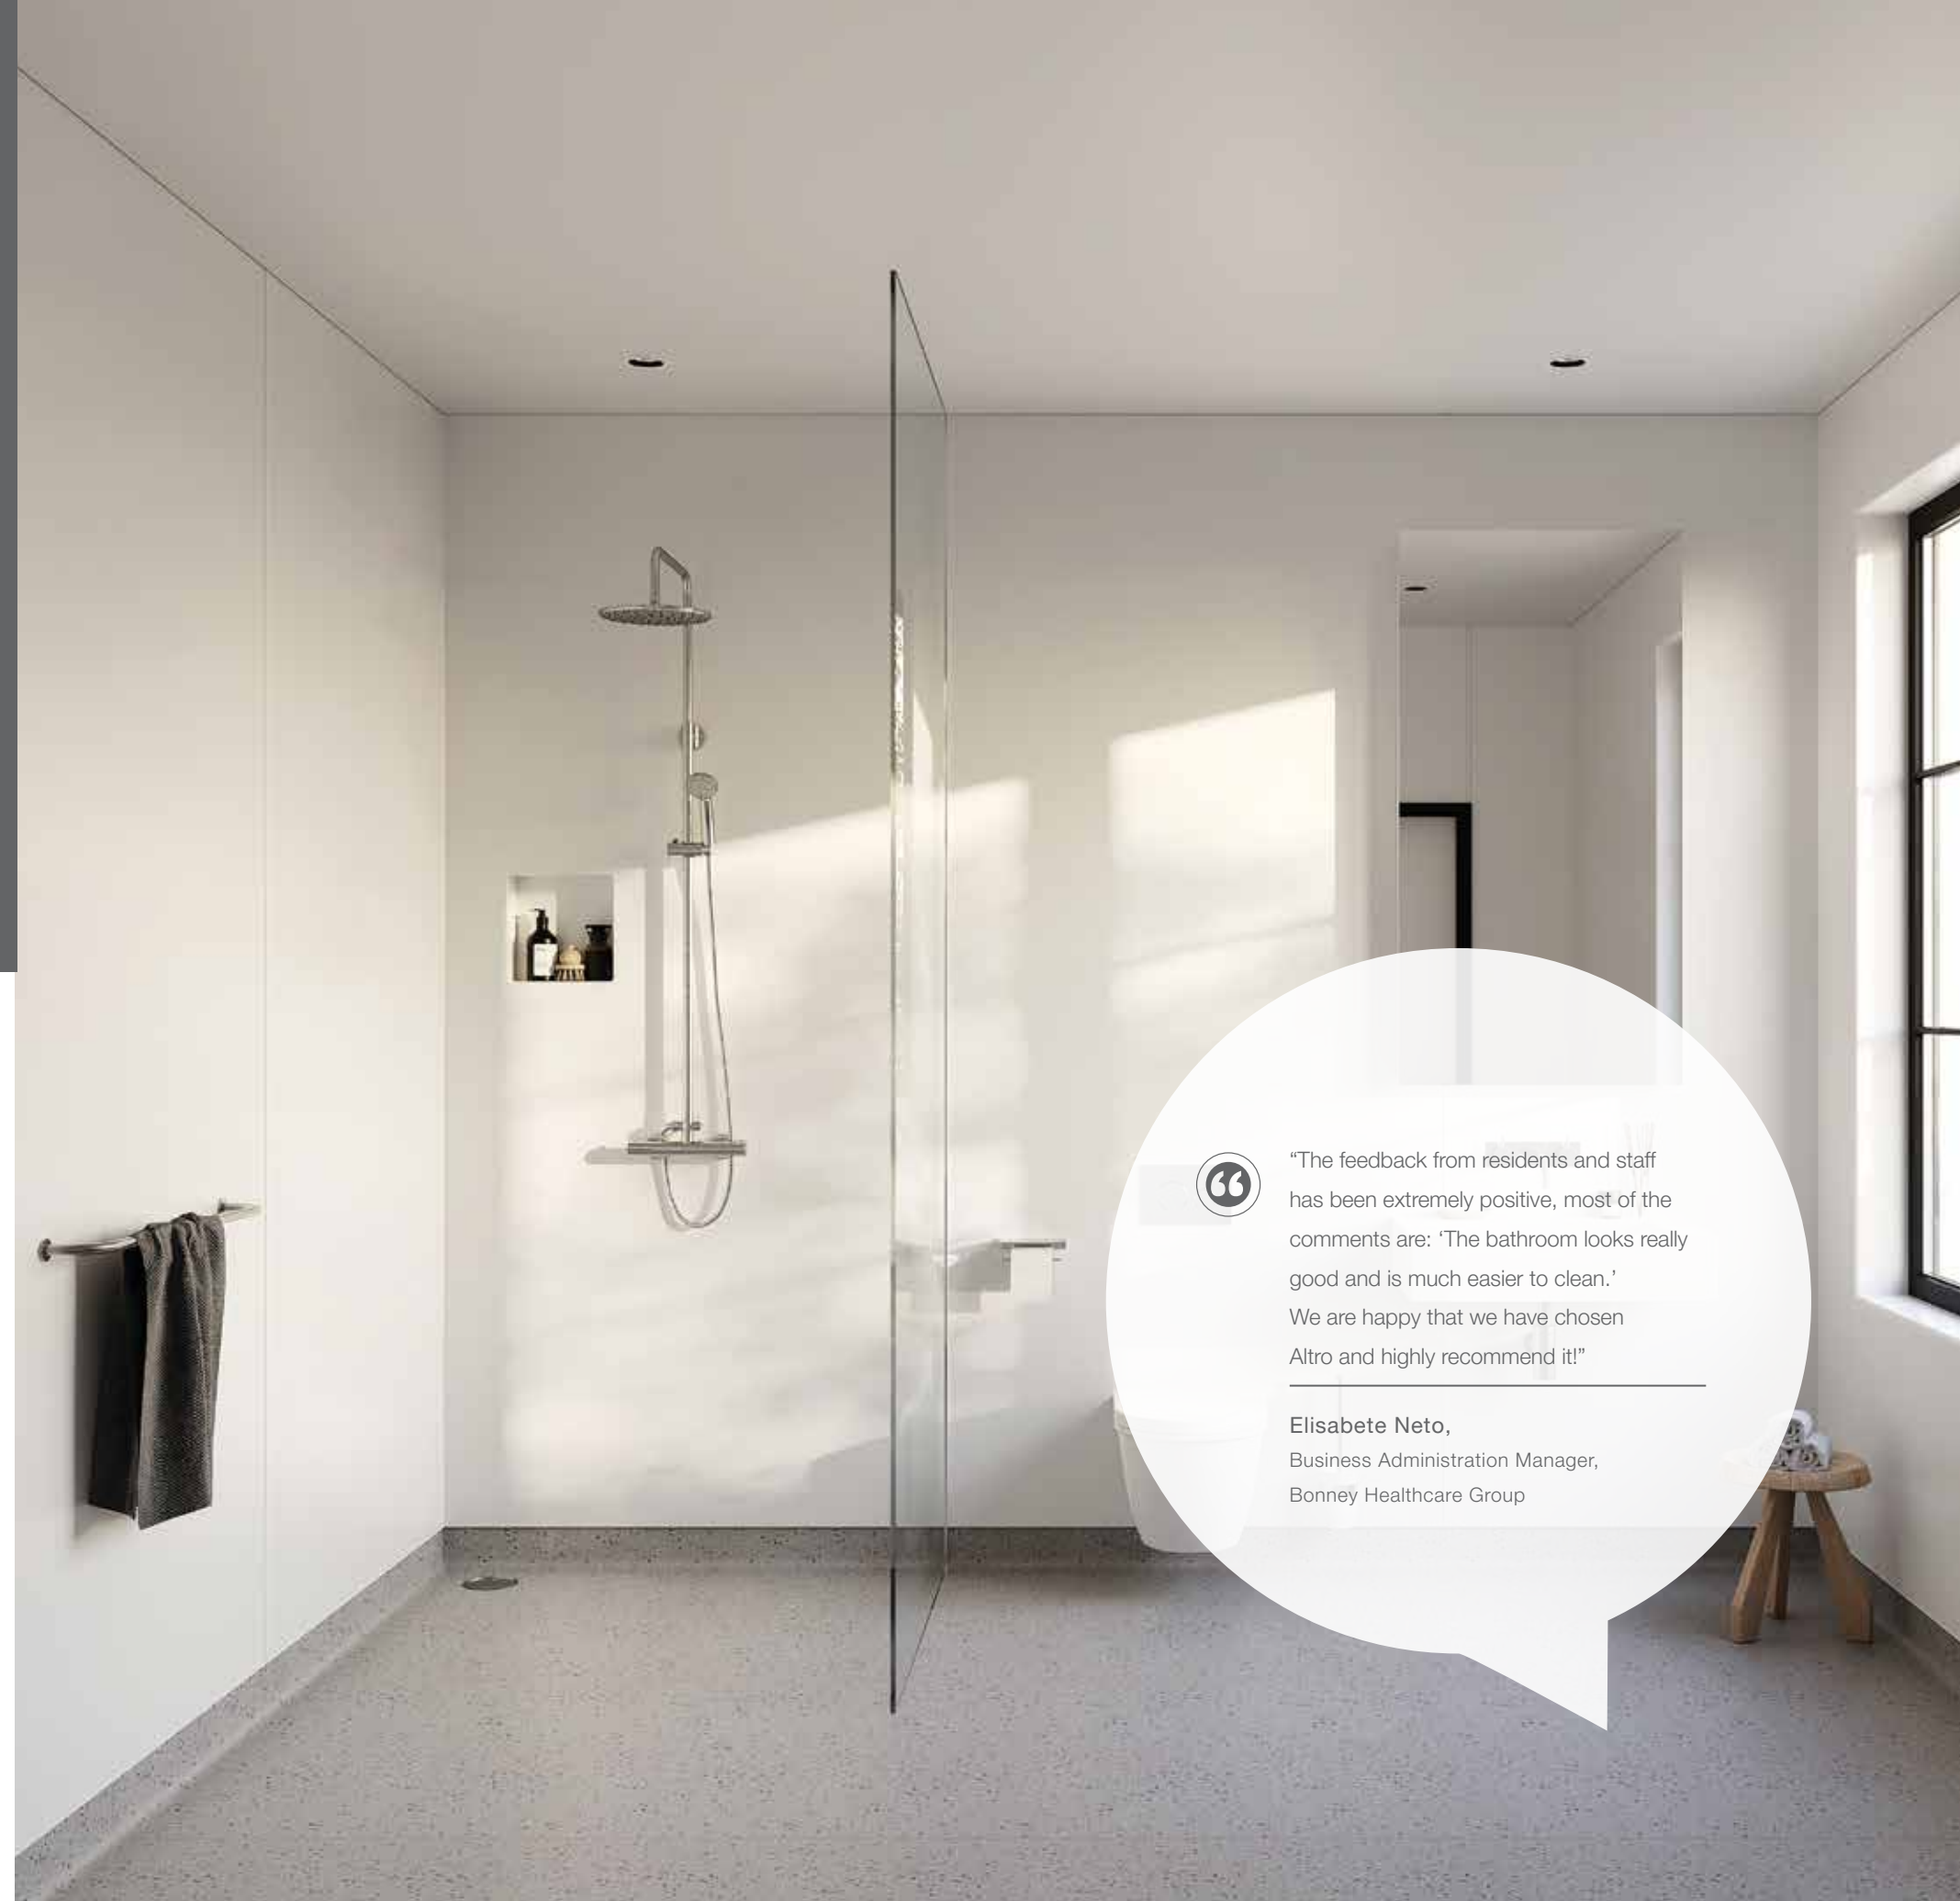

Keep bugs at bay

Wet rooms and bathrooms can hide a multitude of bacteria owing to the moist environment. The World Health Organisation (WHO) states that persistent dampness and microbial growth on interior surfaces and in building structures should be avoided or minimised as they may lead to adverse health effects.

To ensure a clean, healthy environment for all users, install floor and wall systems that are easy-to-clean. Having a system that does not give bacteria anywhere to hide is a priority; Altro Whiterock is a fully bonded wall system: with sealed edges, abutments and joining systems. You can be sure bugs are kept at bay.

Maintain clean conditions

If safety flooring isn't cleaned properly, a hazardous level of dirt and contaminant build-up can accumulate on the surface, potentially increasing the risk of a slip. Altro Aquarius has been extensively tested with a variety of shoes and contaminants to ensure top performance in high-risk environments.

For details on maintaining an hygienic environment and cleaning guidelines for Altro products, please visit www.altro.com/uk/resources/altro-guides/cleaning

Did you know?

Altro Aquarius contains Altro Easyclean™ technology, which requires a less stringent cleaning regime.

“The feedback from residents and staff has been extremely positive, most of the comments are: ‘The bathroom looks really good and is much easier to clean.’ We are happy that we have chosen Altro and highly recommend it!”

Elisabete Neto,
Business Administration Manager,
Bonney Healthcare Group