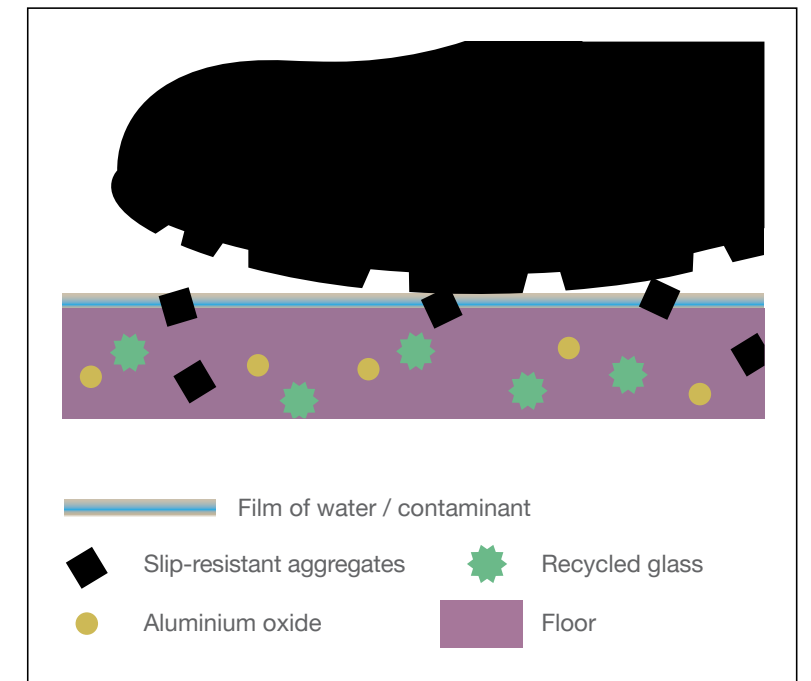

The Ramp Test (EN 16165 Annex B)

The Ramp Test is widely used. R9-R13 values are based on angle measurements of a motor oil-covered ramp that an operator walks on. The angle at which the operator slips forms the R value, but because the most common contaminant on floors is water, using motor oil doesn't give a true representation of what happens in real life situations. The barefoot version of the test (EN 16165 Annex A), where the ramp is covered in a soap solution as a contaminant, simulating conditions in a shower, rates flooring A, B or C. Altro Aquarius is rated class B.

Safety floor construction for optimum performance in wet environments