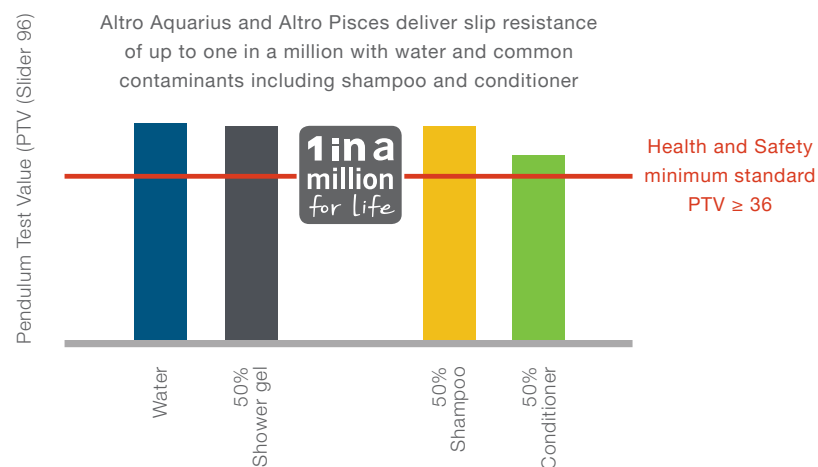

Preventing slips where it matters: our test results

At Altro we combine available industry slip resistance tests to get the most accurate proof of just how safe our flooring is.

We believe standard industry test values don't always provide clarity of slip potential and categories of values are too broad, which is why we combine them.

Our safety floors for wet rooms and bathrooms are tested with real life contaminants: shower gel, shampoo and conditioner.

Altro Aquarius has a PTV of ≥ 36 (slider 96) against all these contaminants and the risk of slipping is just one in a million; however, with water alone they maintain a PTV of ≥ 50 (slider 96).

Altro Aquarius achieves an R11 on the ramp test.