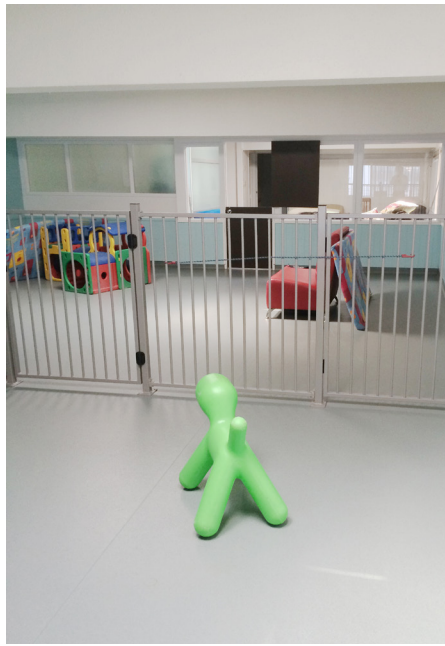

Designed for possibilities.  
Made for people.

Altro case study:  
**Dog HQ**

**Case Study:**  
Dog HQ

**Location:**  
New Zealand

**Product:**  
Altro Xpresslay™

“

*“As the owner of the business I was looking for a floor covering that would be waterproof, slip resistant, easy to clean and ideally be easy to remove at the end of my tenancy in regard to any “make good” clauses. Altro XpressLay ticked all the boxes and has performed superbly for the 18 months that it has been down. I have now decided to install more XpressLay to improve flooring in another space in our facility.”* **Louise O’Sullivan, Owner, DogHQ, Glenfield, Auckland.**

”

DogHQ is a dog daycare centre which places great importance on making sure the dogs in their care are managed with highest care and safety.

Being an adhesive free safety floor it can be easily removed post-installation, re-used elsewhere and then at the end of its life be recycled.

Altro XpressLay was the perfect choice for DogHQ providing ultimate slip resistance and containing Altro Easyclean Maxis PUR technology for enhanced cleanability and hygiene.