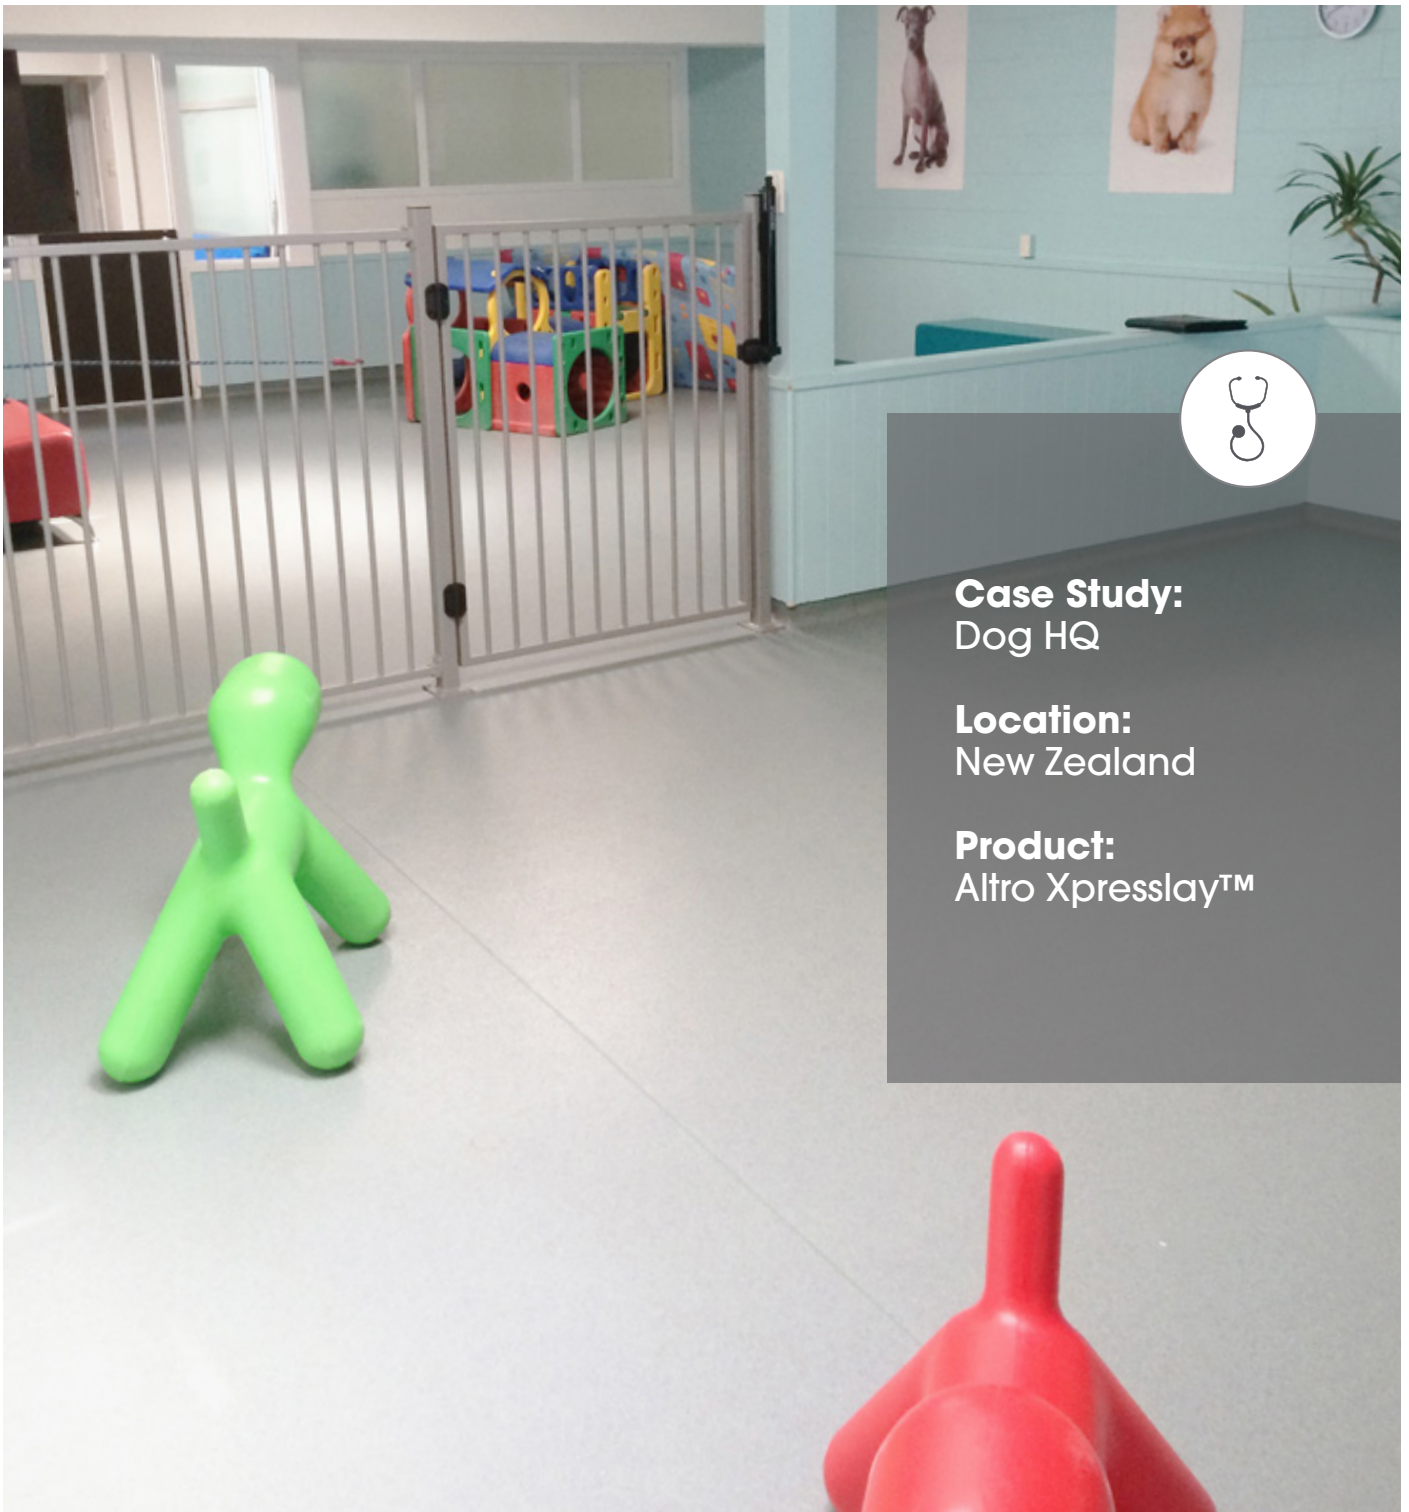

Designed for possibilities.  
Made for people.

Altro case study:  
**Dog HQ**

**Case Study:**  
Dog HQ

**Location:**  
New Zealand

**Product:**  
Altro Xpresslay™

“

*“As the owner of the business I was looking for a floor covering that would be waterproof, slip resistant, easy to clean and ideally be easy to remove at the end of my tenancy in regard to any “make good” clauses. Altro XpressLay ticked all the boxes and has performed superbly for the 18 months that it has been down. I have now decided to install more XpressLay to improve flooring in another space in our facility.”* **Louise O’Sullivan, Owner, DogHQ, Glenfield, Auckland.**

”

DogHQ is a dog daycare centre which places great importance on making sure the dogs in their care are managed with highest care and safety.

Being an adhesive free safety floor it can be easily removed post-installation, re-used elsewhere and then at the end of its life be recycled.

Altro XpressLay was the perfect choice for DogHQ providing ultimate slip resistance and containing Altro Easyclean Maxis PUR technology for enhanced cleanability and hygiene.