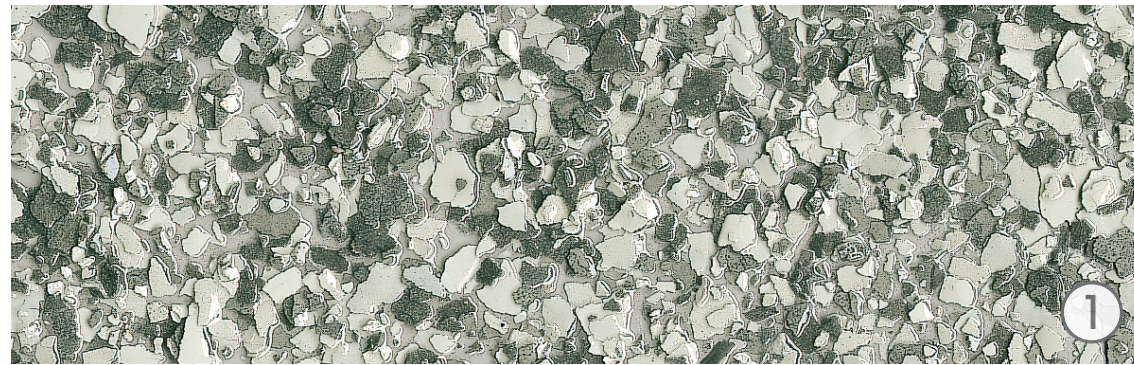

1. Altro Mosaic™ | Isobar