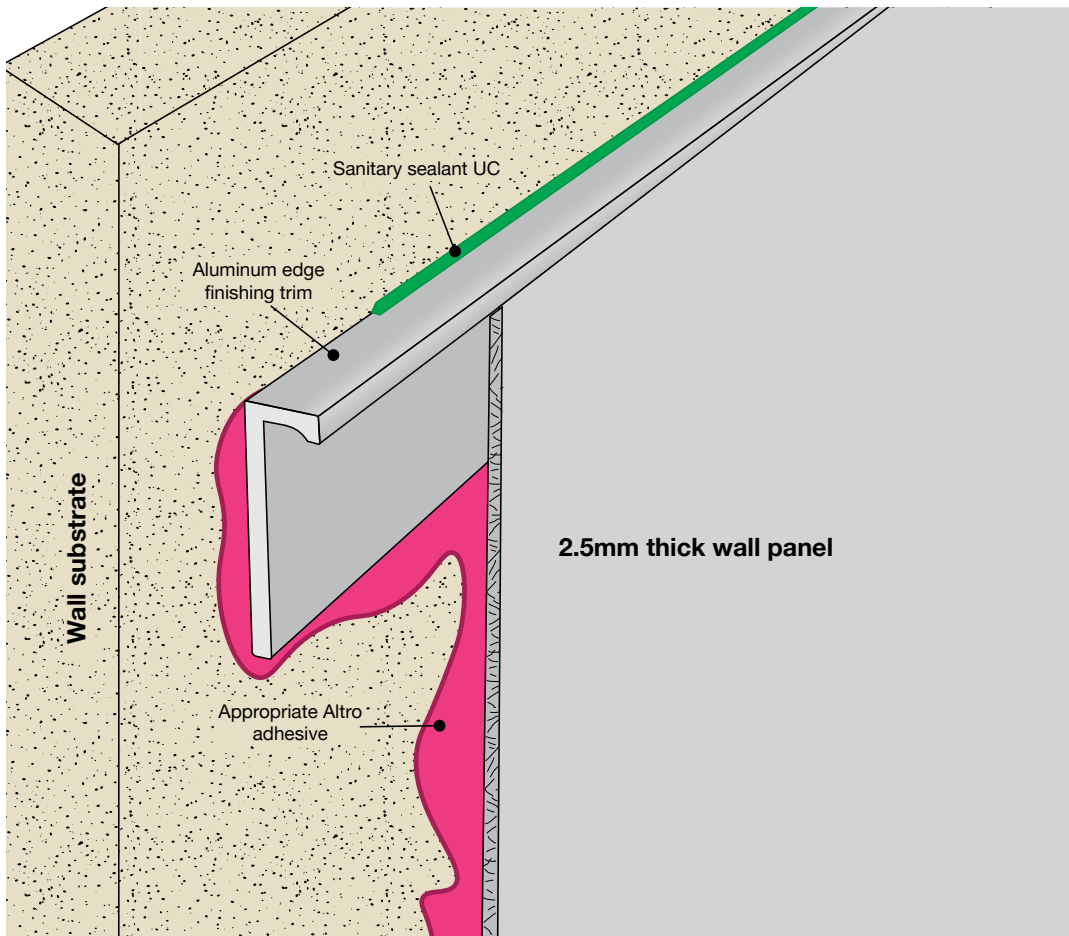

altro

Aluminum edge finishing trim for 2.5mm thick walls

Altro Whiterock, AW Matte, AW Chameleon, Altro Puresentials, AW wall designs, AW PopArt, AW Digiclad, Altro Tegulis, AW Whiteboard

updated 09/15/2025

CODES

ALTW01

Aluminum edge finishing trim for wall panels.

W157

Altro W157 1-part adhesive (not recommended for wet environments).

W39

Altro W39 2-part adhesive.

Please note: These trims all come with a perforated notched backing so it can be cut on site for necessary bending.