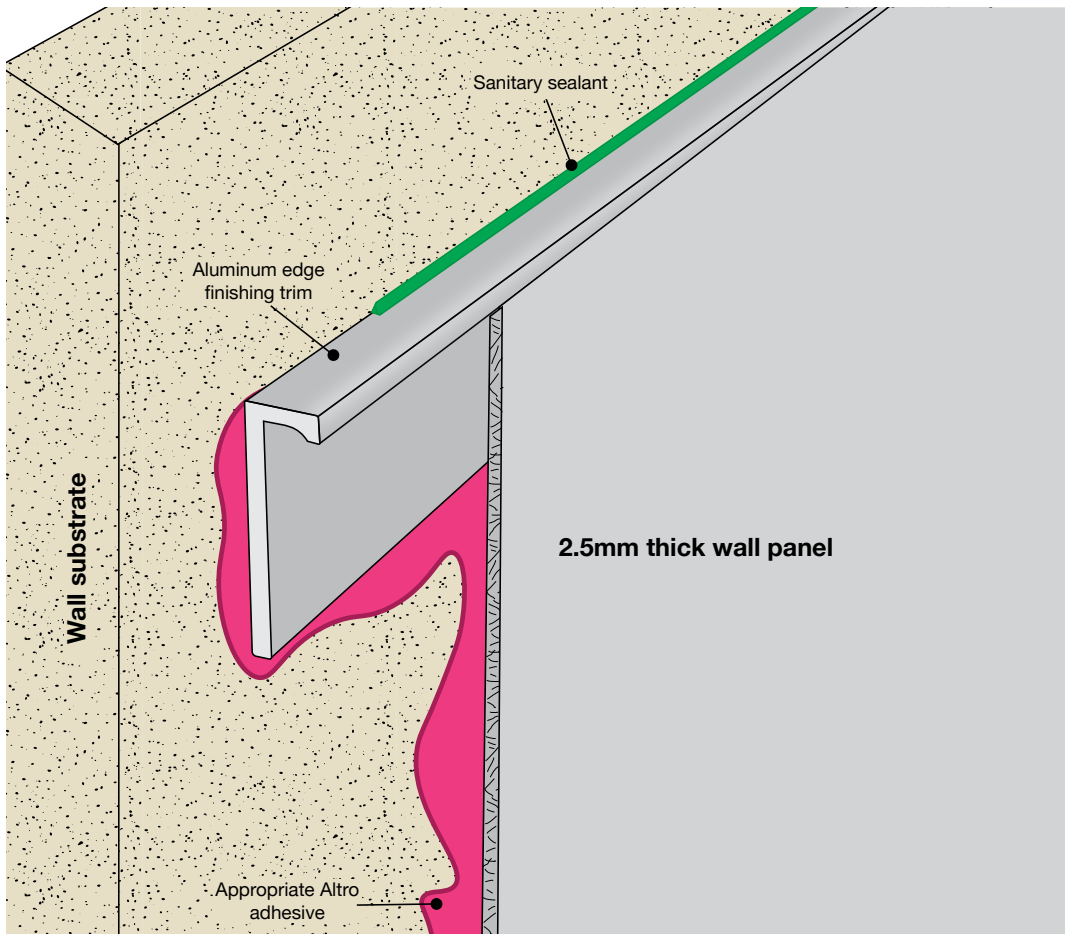

# Aluminum edge finishing trim for 2.5mm thick walls

Altro Whiterock, AW Matte, AW Chameleon, Altro Puresentials, AW wall designs, AW PopArt, AW Digiclad, Altro Tegulis, AW Whiteboard

updated 09/21/2023