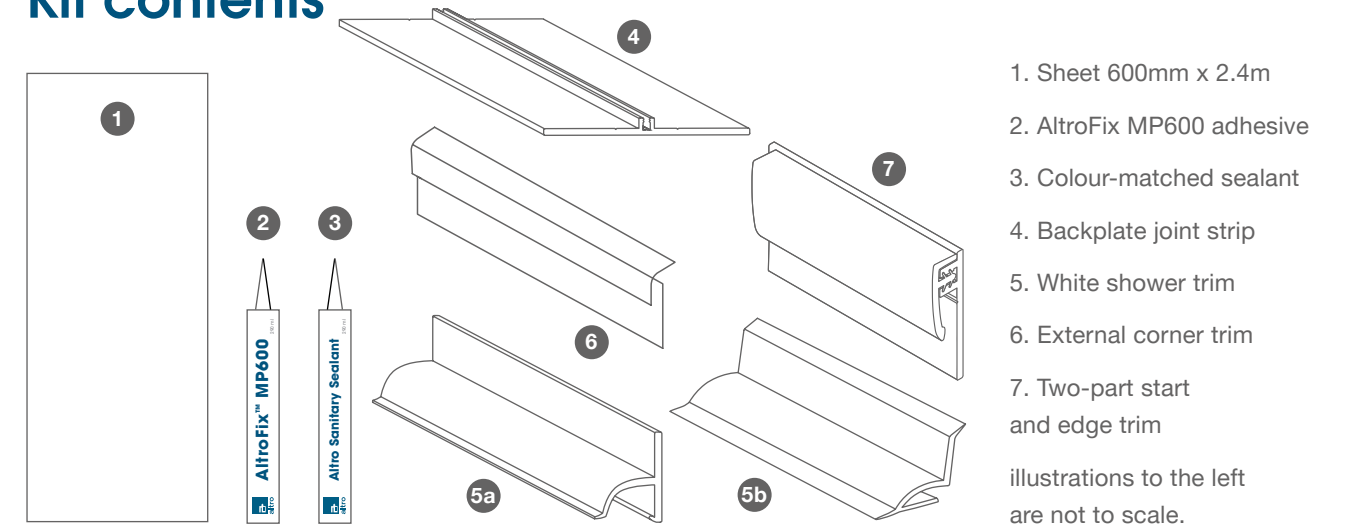

Kit contents