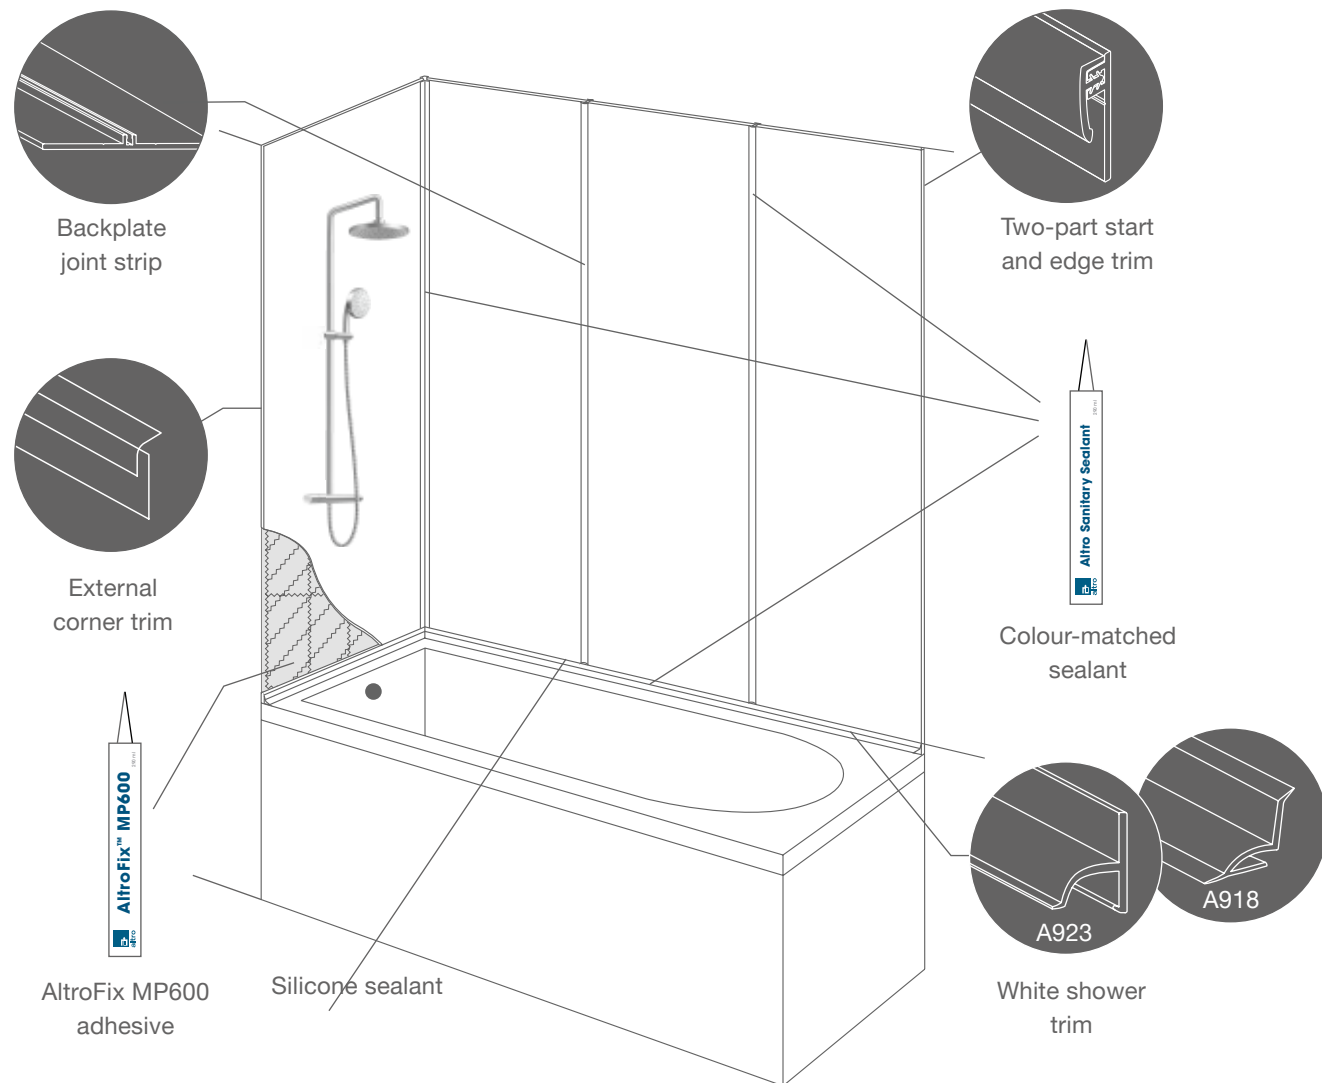

How it works

Can be fitted over differing substrates, including existing tiles with no need to wait for specialist trades on-site:

- installed in a grid chevron pattern using AltroFix MP600, a fast-curing multipurpose MS-Polymer, providing a tough and robust finished surface
- joints between sheets are sealed using a new and unique backplate joint strip ensuring a watertight and impervious wall finish
- internal / external corners, edges and joints to baths and shower trays can be finished using a range of accessories achieving a long-lasting and modern solution

Full installation instructions can be found on the Altro website www.altro.com

Installation over bath