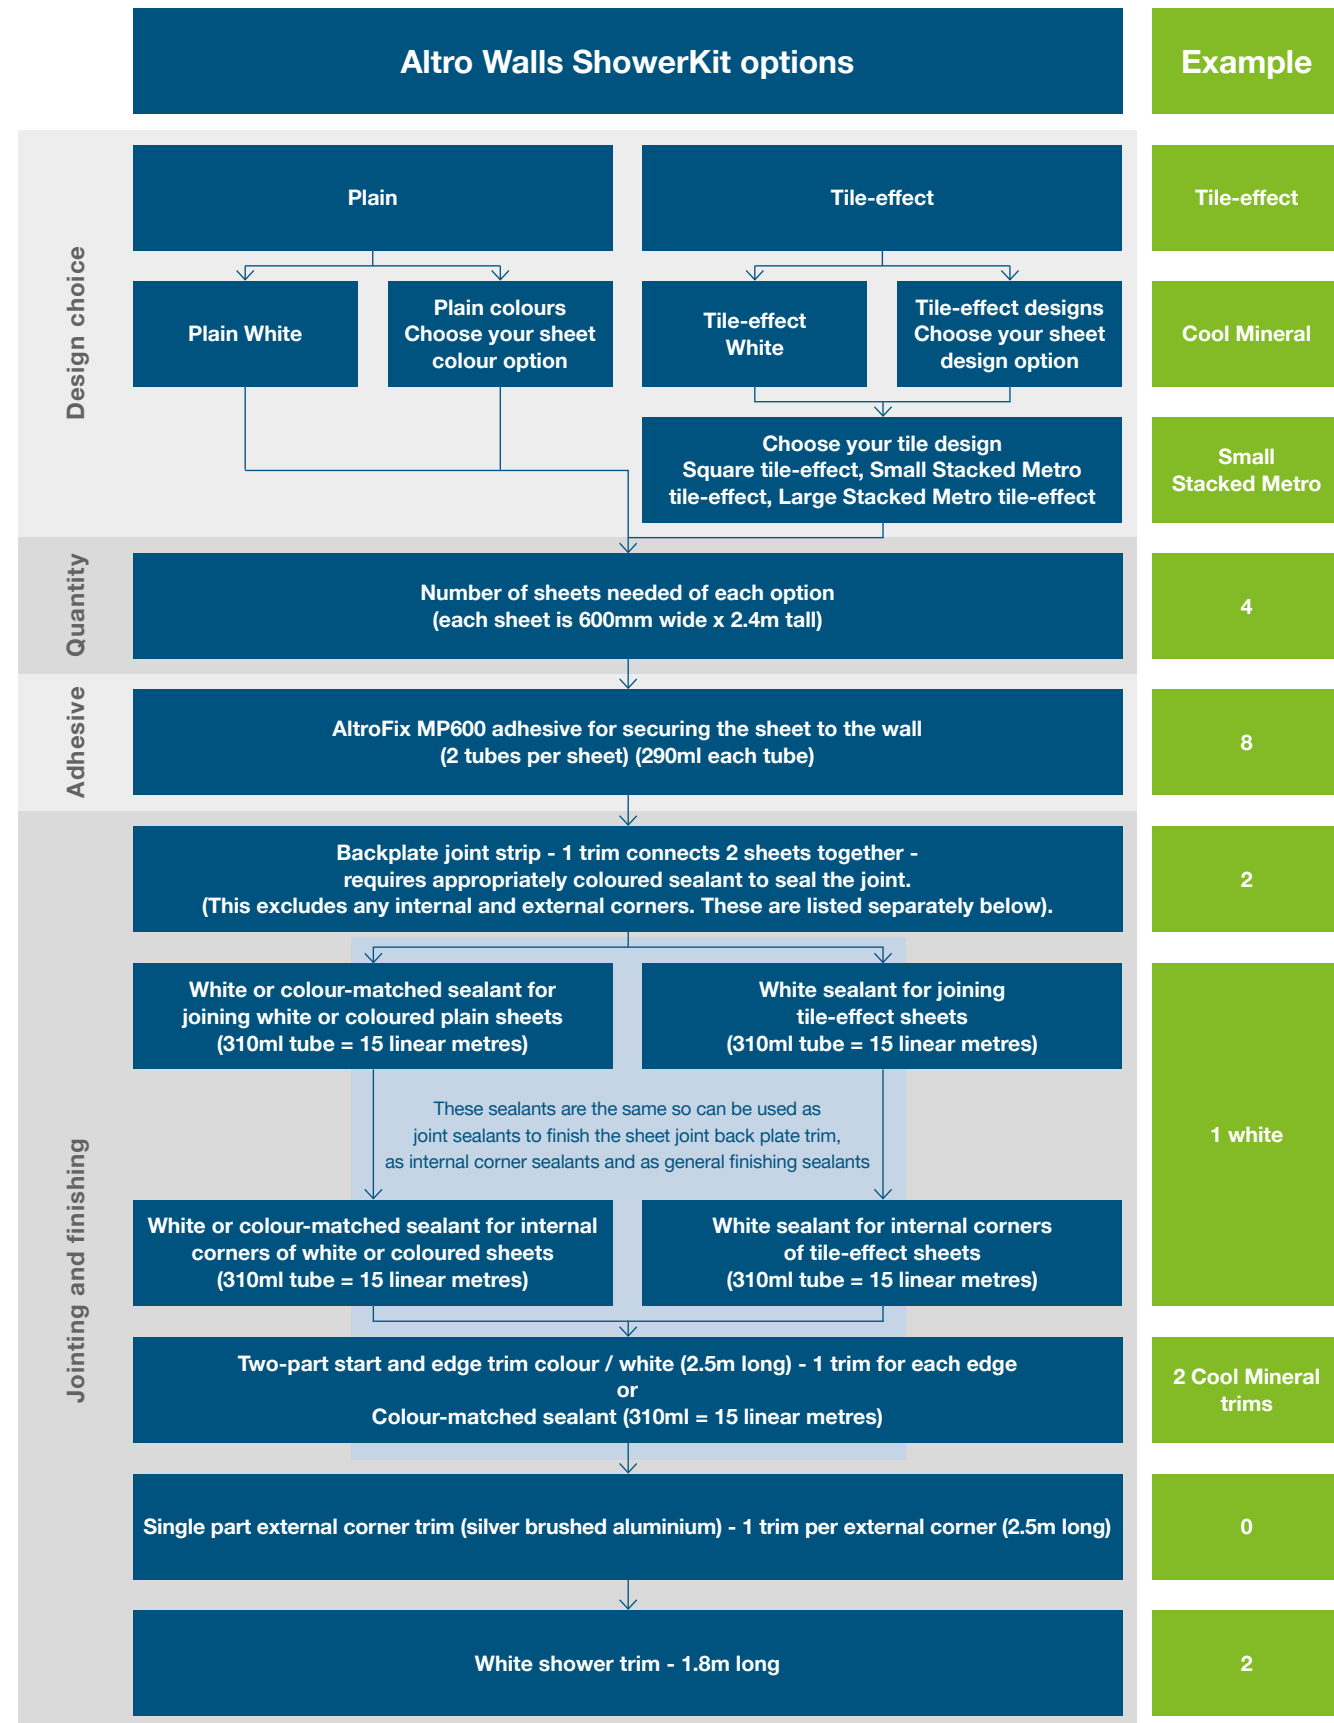

How to order

Follow the step-by-step process below to select and order your Altro Walls ShowerKit, adhesive and accessories.

Product order codes

Product	Size	Code
Plain White	600mm x 2.4m	SK/PL/600/24/01
Plain colours	600mm x 2.4m	SK/PL/600/24/**
Tile-effect - White - Small Stacked Metro 100mm x 300mm	600mm x 2.4m	SK/TE072/600/24/01
Tile-effect - design - White Mineral - Small Stacked Metro 100mm x 300mm	600mm x 2.4m	SK/TE072/600/24/9905
Tile-effect - design - Cool Mineral - Small Stacked Metro 100mm x 300mm	600mm x 2.4m	SK/TE072/600/24/9906
Tile-effect - design - Urban Mineral - Small Stacked Metro 100mm x 300mm	600mm x 2.4m	SK/TE072/600/24/9907
Tile-effect - design - Warm Woodgrain - Small Stacked Metro 100mm x 300mm	600mm x 2.4m	SK/TE072/600/24/9904
Tile-effect - design - Antique Copper - Small Stacked Metro 100mm x 300mm	600mm x 2.4m	SK/TE072/600/24/9912
Tile-effect - White - Large Stacked Metro 200mm x 300mm	600mm x 2.4m	SK/TE073/600/24/01
Tile-effect - design - White Mineral - Large Stacked Metro 200mm x 300mm	600mm x 2.4m	SK/TE073/600/24/9905
Tile-effect - design - Cool Mineral - Large Stacked Metro 200mm x 300mm	600mm x 2.4m	SK/TE073/600/24/9906
Tile-effect - design - Urban Mineral - Large Stacked Metro 200mm x 300mm	600mm x 2.4m	SK/TE073/600/24/9907
Tile-effect - design - Warm Woodgrain - Large Stacked Metro 200mm x 300mm	600mm x 2.4m	SK/TE073/600/24/9904
Tile-effect - design - Antique Copper - Large Stacked Metro 200mm x 300mm	600mm x 2.4m	SK/TE073/600/24/9912
Tile-effect - White - Square 100mm x 100mm	600mm x 2.4m	SK/TE071/600/24/01
Tile effect - design - White Mineral - Square 100mm x 100mm	600mm x 2.4m	SK/TE071/600/24/9905
Tile-effect - design - Cool Mineral - Square 100mm x 100mm	600mm x 2.4m	SK/TE071/600/24/9906
Tile-effect - design - Urban Mineral - Square 100mm x 100mm	600mm x 2.4m	SK/TE071/600/24/9907
Tile-effect - design - Warm Woodgrain - Square 100mm x 100mm	600mm x 2.4m	SK/TE071/600/24/9904
Tile-effect - design - Antique Copper - Square 100mm x 100mm	600mm x 2.4m	SK/TE071/600/24/9912
White - 2.5m two-part start and edge trim	2.5m	A833/25/01
Colour - 2.5m two-part start and edge trim	2.5m	A833/25/**
Design (Champagne) - 2.5m two-part start and edge trim	2.5m	A833/25/CT01
Design (Nickel) - 2.5m two-part start and edge trim	2.5m	A833/25/CT02
Design (Silver) - 2.5m two-part start and edge trim	2.5m	A833/25/CT03
Design (Bronze) - 2.5m two-part start and edge trim	2.5m	A833/25/CT04
Design (Graphite) - 2.5m two-part start and edge trim	2.5m	A833/25/CT05
Single part external corner trim (silver brushed aluminium)	2.5m	TEG2.5/TRIM
White shower trim 1.8m x 18mm	1.8m	A918/18/01
White shower trim 1.8m x 23mm	1.8m	A923/18/01
Backplate joint strip 2.4m	2.4m	G836/24
Clear silicone sealant	310ml	A803
White silicone sealant	310ml	A802
Coloured silicone sealant	310ml	A805/**
Altrofix MP600 Adhesive	290ml	MP600