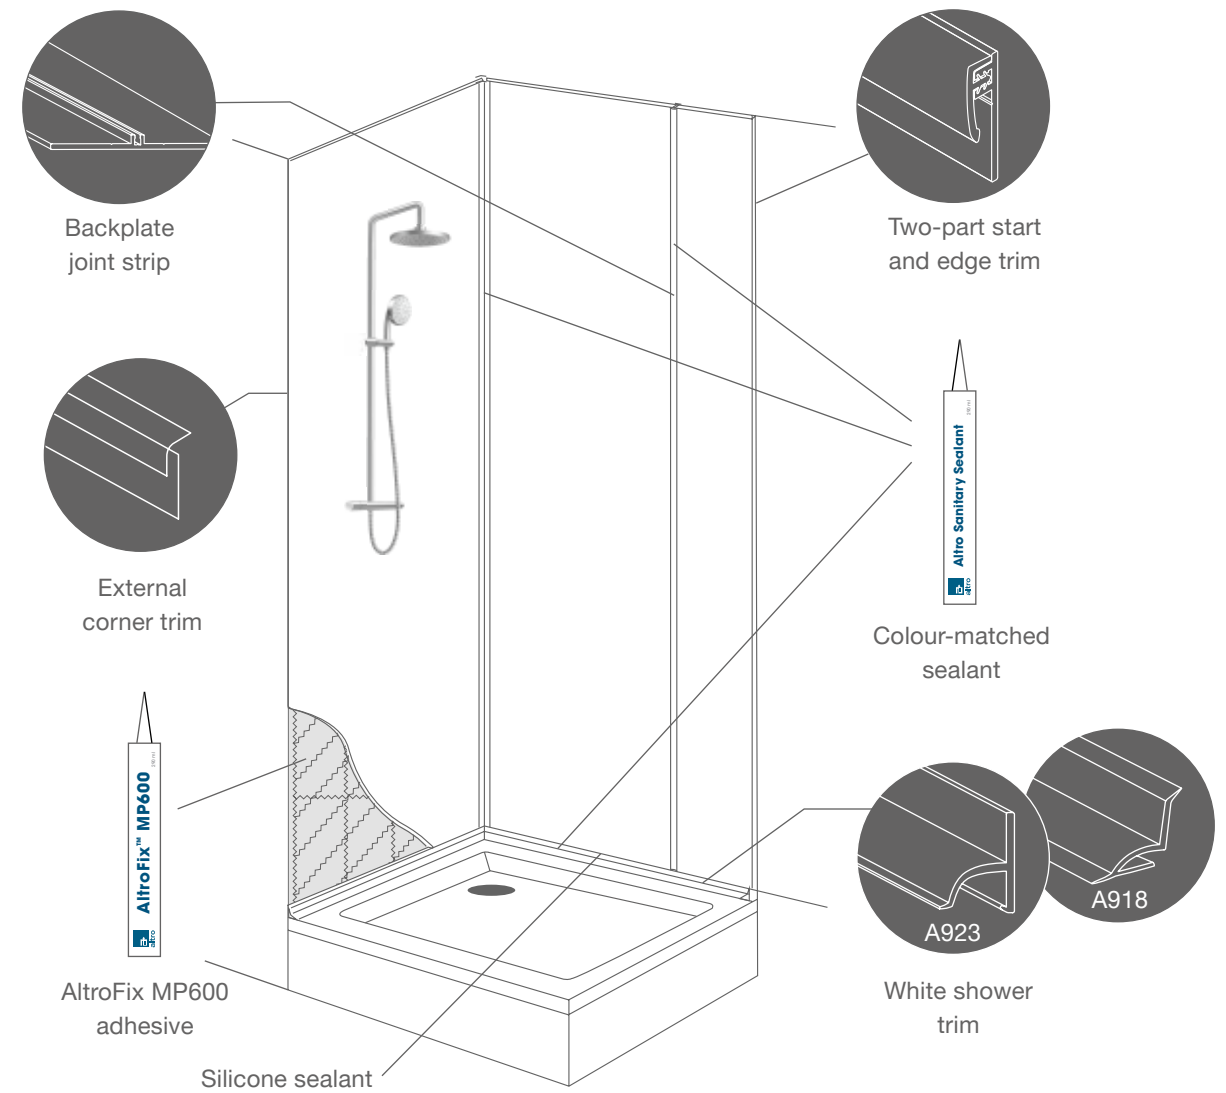

Installation over shower