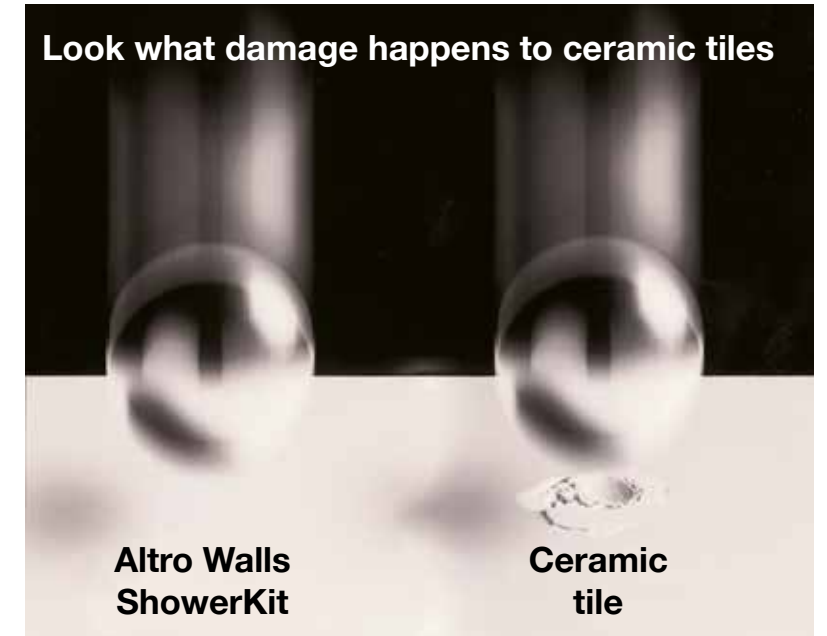

Altro Walls ShowerKit impact test

BS EN438-2-1991 Drop Ball Test

Conquering common tile problems

Ceramic tiles can give you maintenance problems that Altro Walls ShowerKit doesn't. Staining, grout cracking and individual tile failure are common issues but with our Altro Walls ShowerKit system there is less need to spend time and money inspecting and repairing surfaces.

Perfect partners

Finding the perfect partnership between floor and wall coverings can be difficult, with the risk that the selected products may fail. Complete the look with Altro specialist safety floors for wet rooms and bathrooms, Altro Aquarius and Altro Pisces keep your risk of slipping to one in a million, giving you peace of mind.

Did you know?

Altro Walls ShowerKit saves over 60% installation time compared to ceramic tiles